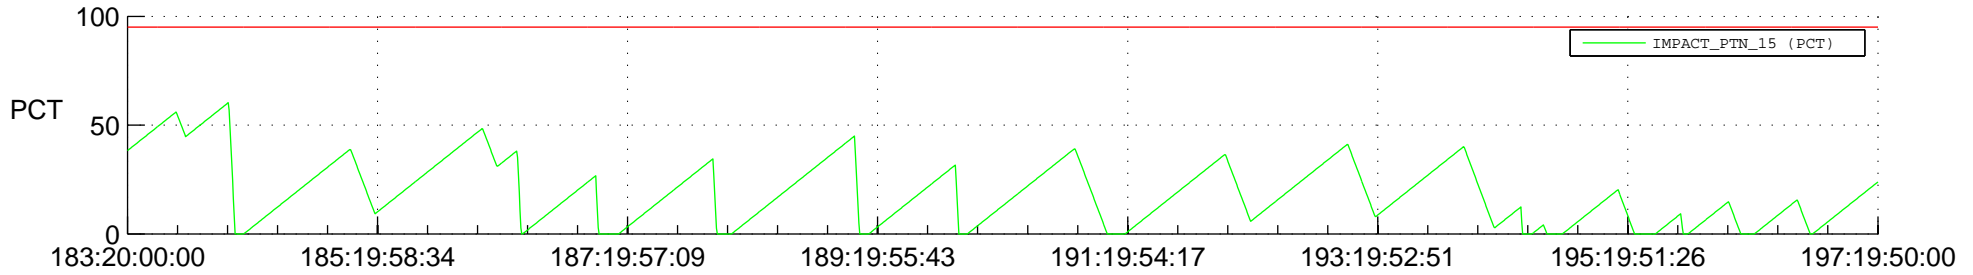

STEREO BEHIND SSR PCT Full Prediction

SWAVES_Percent_Full_Prediction

IMPACT_Percent_Full_Prediction

PLASTIC_Percent_Full_Prediction

Spacecraft_DownLink_Rate