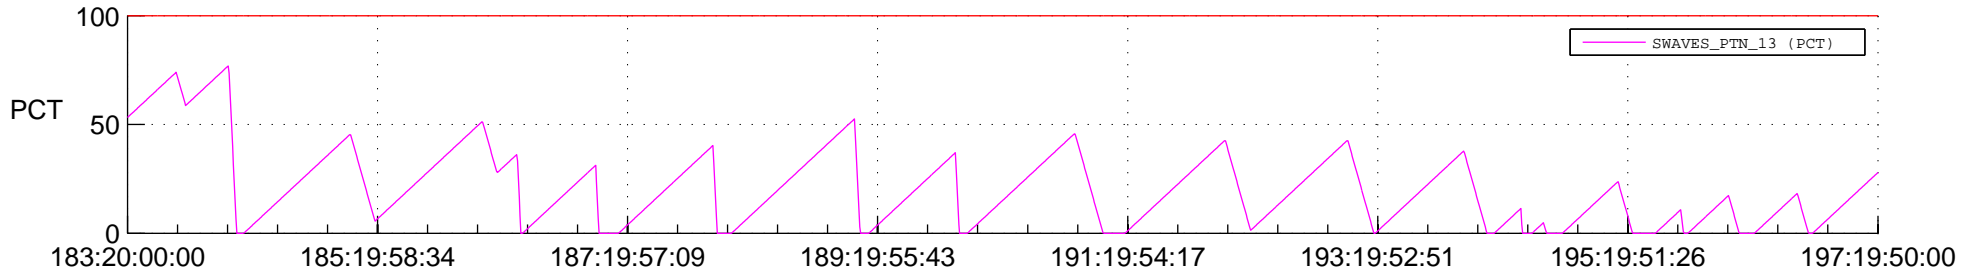

STEREO BEHIND SSR PCT Full Prediction

SWAVES_Percent_Full_Prediction

IMPACT_Percent_Full_Prediction

PLASTIC_Percent_Full_Prediction

Spacecraft_DownLink_Rate