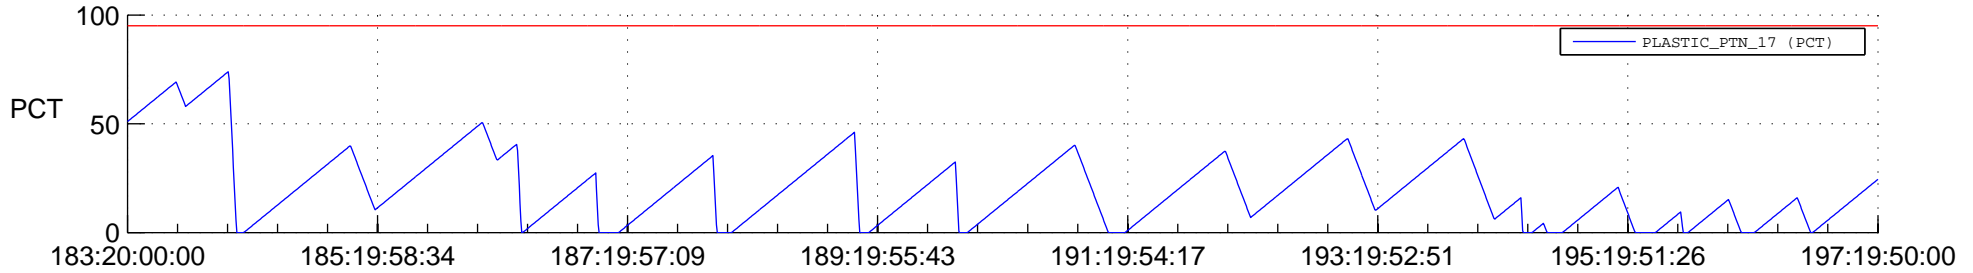

STEREO BEHIND SSR PCT Full Prediction

SWAVES_Percent_Full_Prediction

IMPACT_Percent_Full_Prediction

PLASTIC_Percent_Full_Prediction

Spacecraft_DownLink_Rate