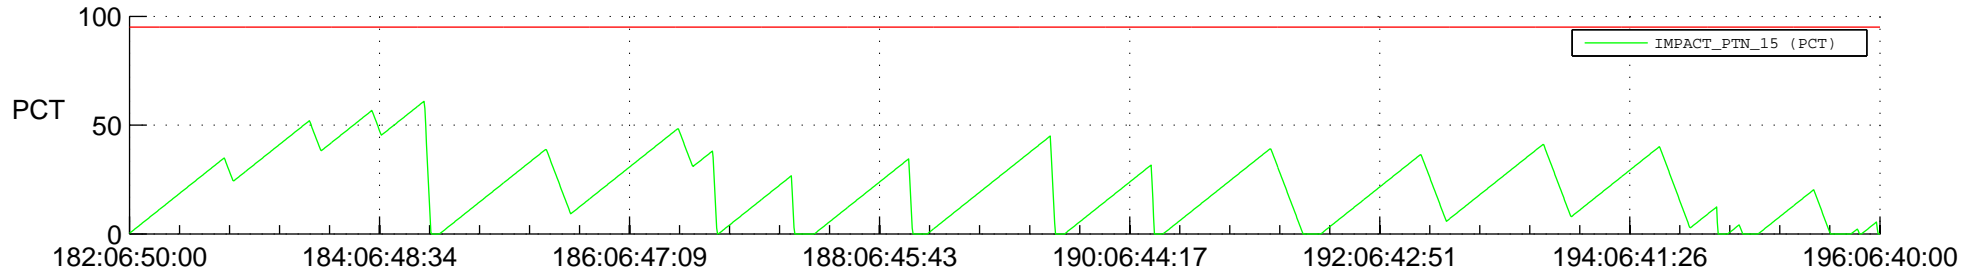

STEREO BEHIND SSR PCT Full Prediction

SWAVES_Percent_Full_Prediction

IMPACT_Percent_Full_Prediction

PLASTIC_Percent_Full_Prediction

Spacecraft_DownLink_Rate