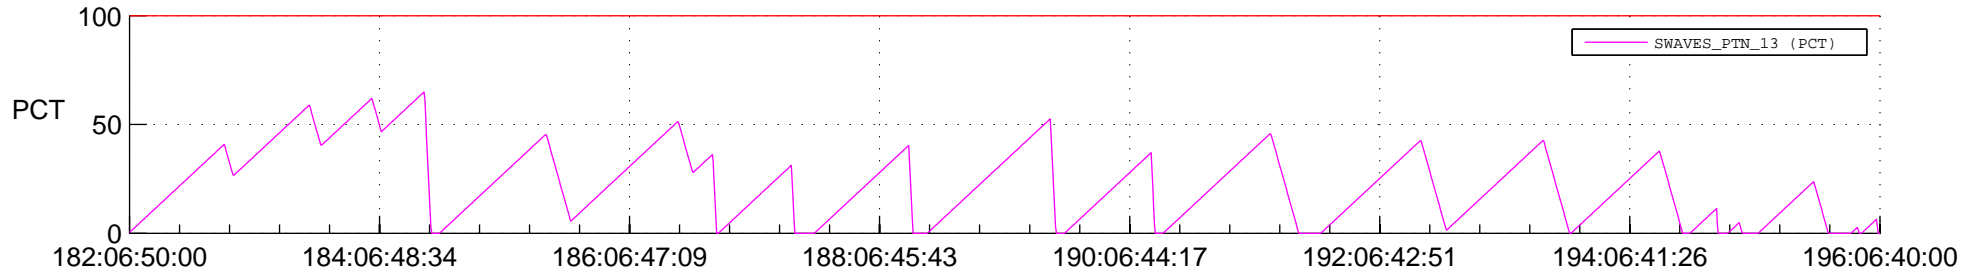

STEREO BEHIND SSR PCT Full Prediction

SWAVES_Percent_Full_Prediction

IMPACT_Percent_Full_Prediction

PLASTIC_Percent_Full_Prediction

Spacecraft_DownLink_Rate