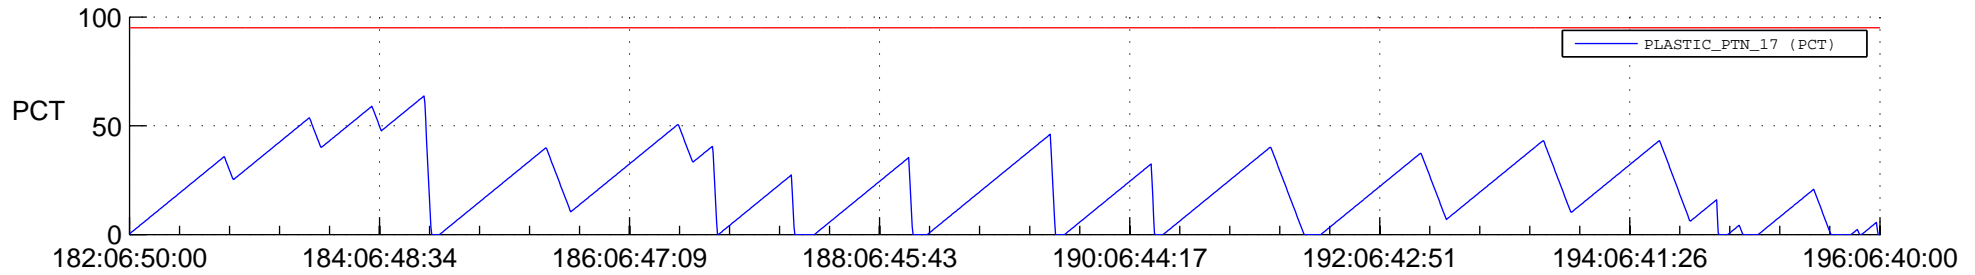

STEREO BEHIND SSR PCT Full Prediction

SWAVES_Percent_Full_Prediction

IMPACT_Percent_Full_Prediction

PLASTIC_Percent_Full_Prediction

Spacecraft_DownLink_Rate