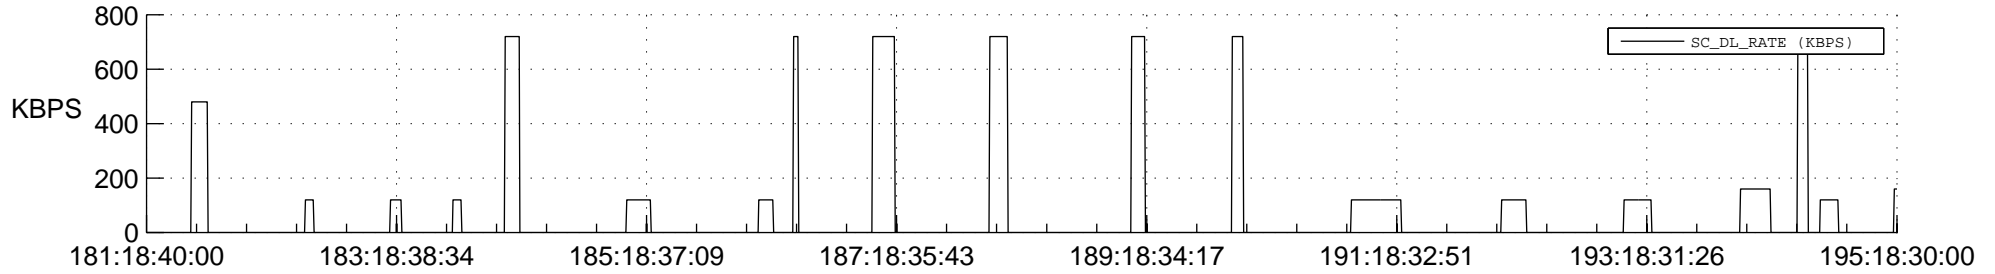

STEREO BEHIND SSR PCT Full Prediction

SWAVES_Percent_Full_Prediction

IMPACT_Percent_Full_Prediction

PLASTIC_Percent_Full_Prediction

Spacecraft_DownLink_Rate

Ground Time (2013:181:18:40:00.000 -2013:195:18:30:00.000)