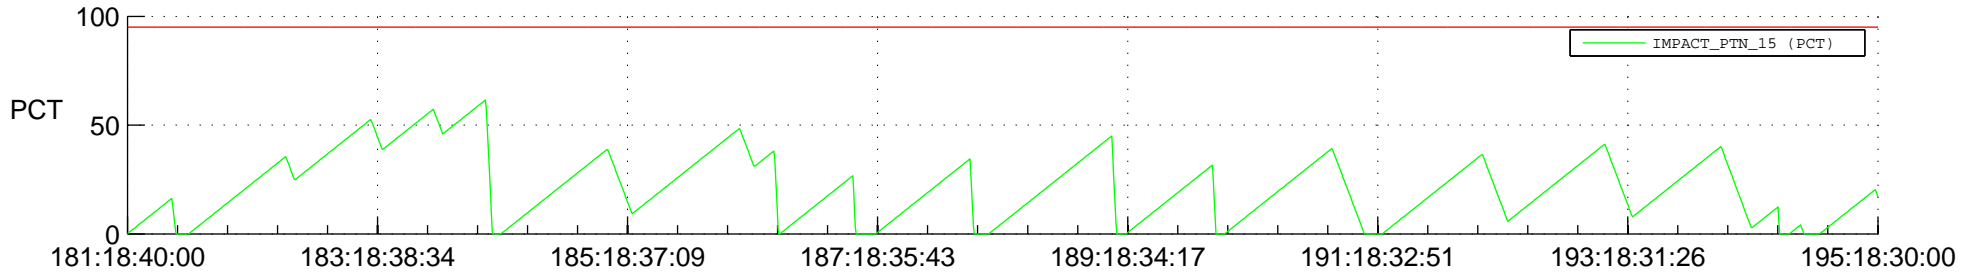

STEREO BEHIND SSR PCT Full Prediction

SWAVES_Percent_Full_Prediction

IMPACT_Percent_Full_Prediction

PLASTIC_Percent_Full_Prediction

Spacecraft_DownLink_Rate

Ground Time (2013:181:18:40:00.000 -2013:195:18:30:00.000)