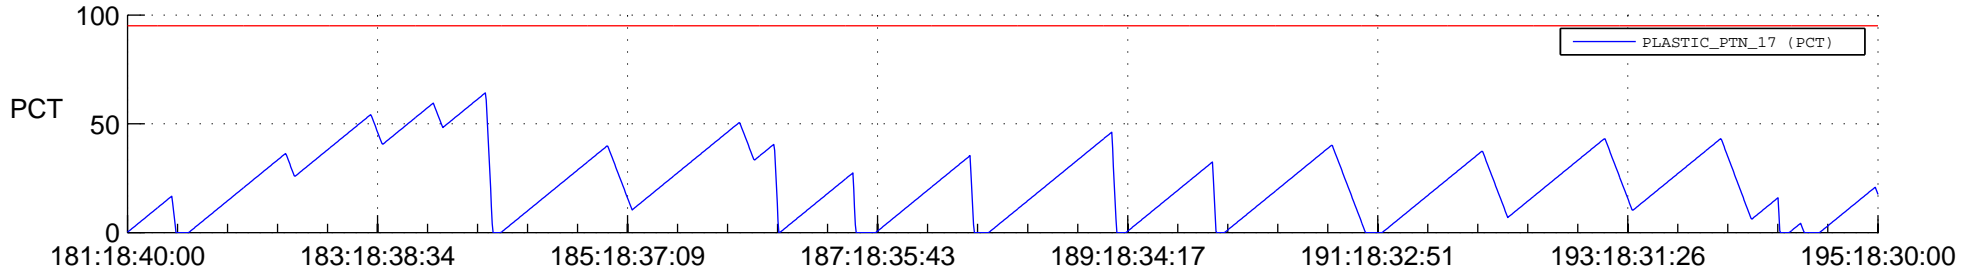

STEREO BEHIND SSR PCT Full Prediction

SWAVES_Percent_Full_Prediction

IMPACT_Percent_Full_Prediction

PLASTIC_Percent_Full_Prediction

Spacecraft_DownLink_Rate

Ground Time (2013:181:18:40:00.000 -2013:195:18:30:00.000)