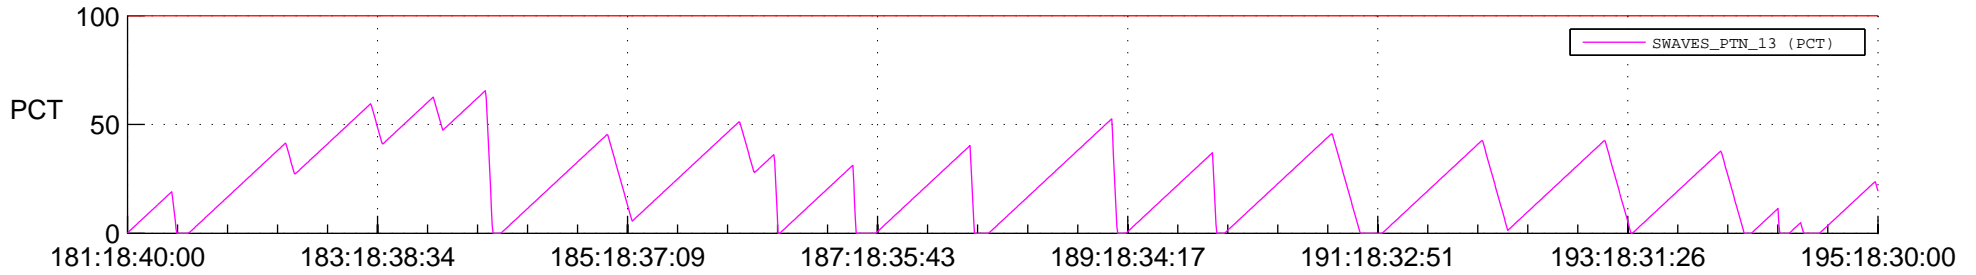

STEREO BEHIND SSR PCT Full Prediction

SWAVES_Percent_Full_Prediction

IMPACT_Percent_Full_Prediction

PLASTIC_Percent_Full_Prediction

Spacecraft_DownLink_Rate

Ground Time (2013:181:18:40:00.000 -2013:195:18:30:00.000)