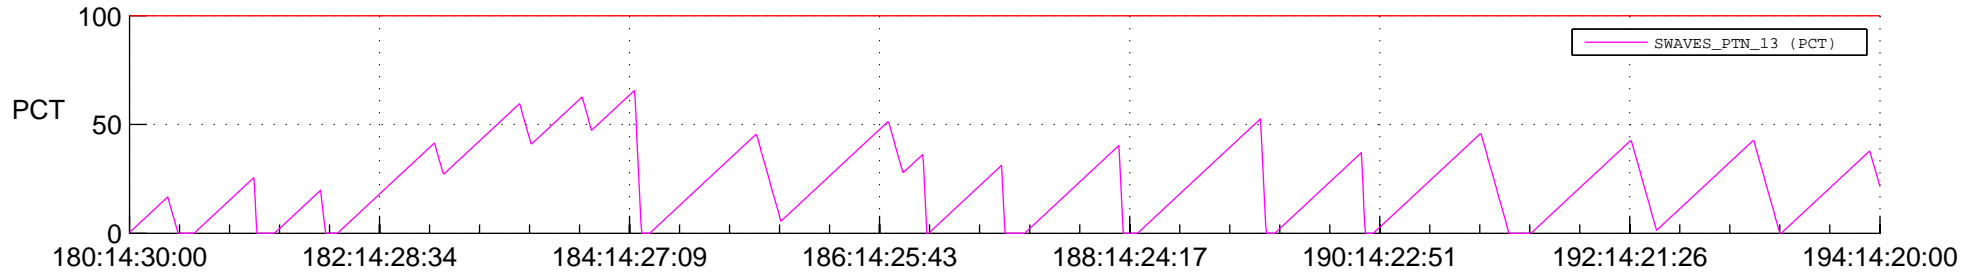

STEREO BEHIND SSR PCT Full Prediction

SWAVES_Percent_Full_Prediction

IMPACT_Percent_Full_Prediction

PLASTIC_Percent_Full_Prediction

Spacecraft_DownLink_Rate