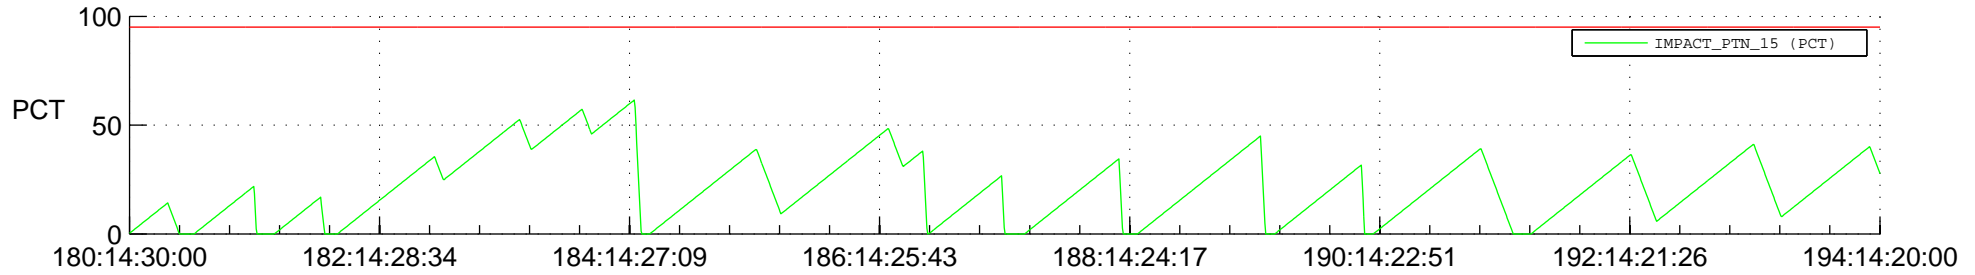

STEREO BEHIND SSR PCT Full Prediction

SWAVES_Percent_Full_Prediction

IMPACT_Percent_Full_Prediction

PLASTIC_Percent_Full_Prediction

Spacecraft_DownLink_Rate