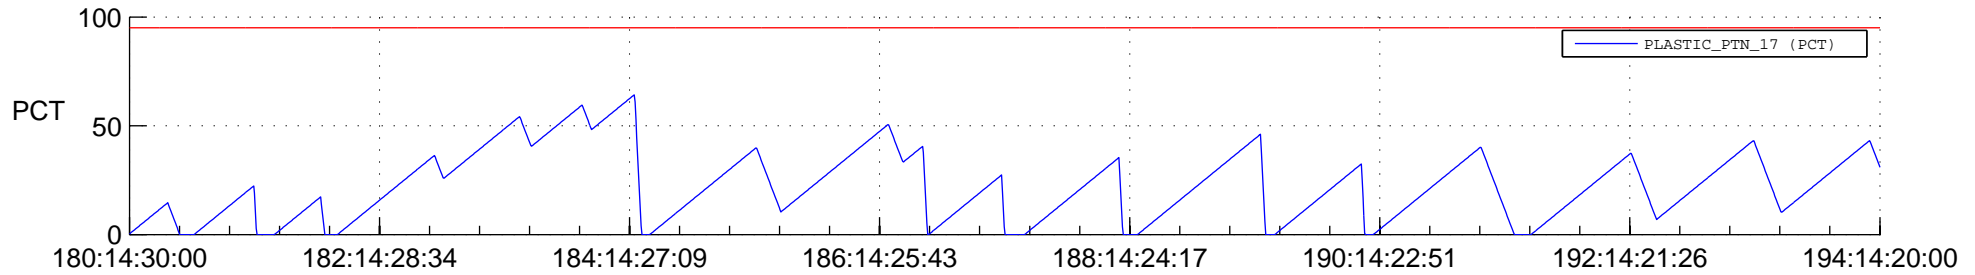

STEREO BEHIND SSR PCT Full Prediction

SWAVES_Percent_Full_Prediction

IMPACT_Percent_Full_Prediction

PLASTIC_Percent_Full_Prediction

Spacecraft_DownLink_Rate