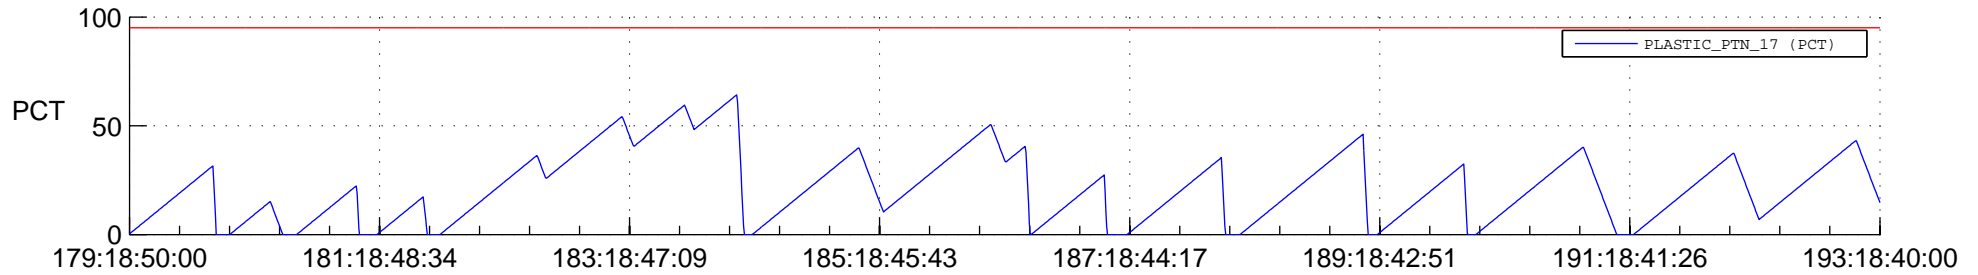

STEREO BEHIND SSR PCT Full Prediction

SWAVES_Percent_Full_Prediction

IMPACT_Percent_Full_Prediction

PLASTIC_Percent_Full_Prediction

Spacecraft_DownLink_Rate