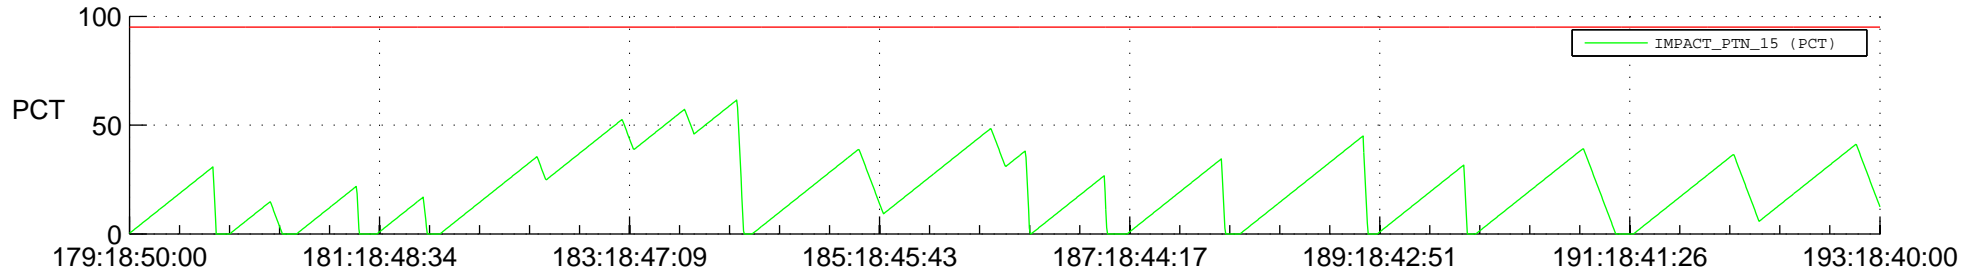

STEREO BEHIND SSR PCT Full Prediction

SWAVES_Percent_Full_Prediction

IMPACT_Percent_Full_Prediction

PLASTIC_Percent_Full_Prediction

Spacecraft_DownLink_Rate