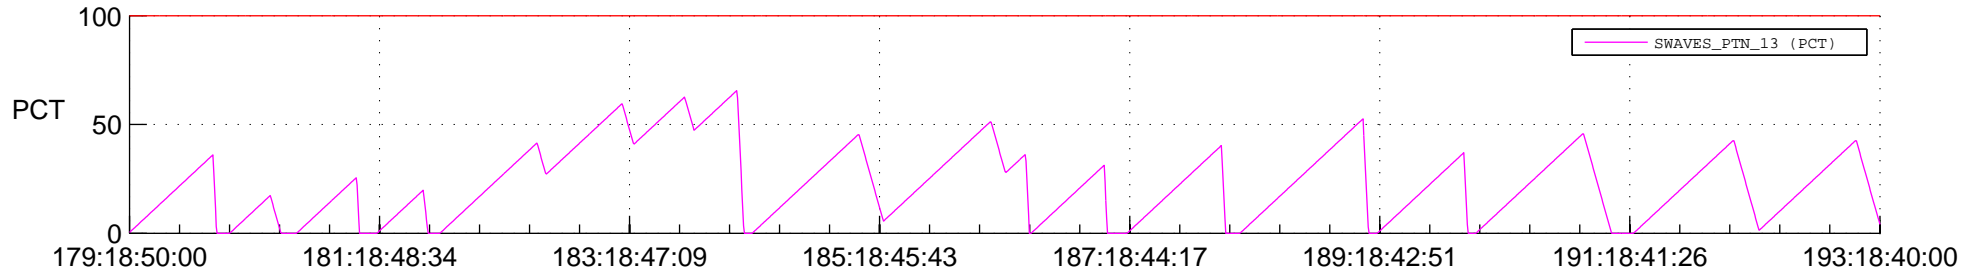

STEREO BEHIND SSR PCT Full Prediction

SWAVES_Percent_Full_Prediction

IMPACT_Percent_Full_Prediction

PLASTIC_Percent_Full_Prediction

Spacecraft_DownLink_Rate