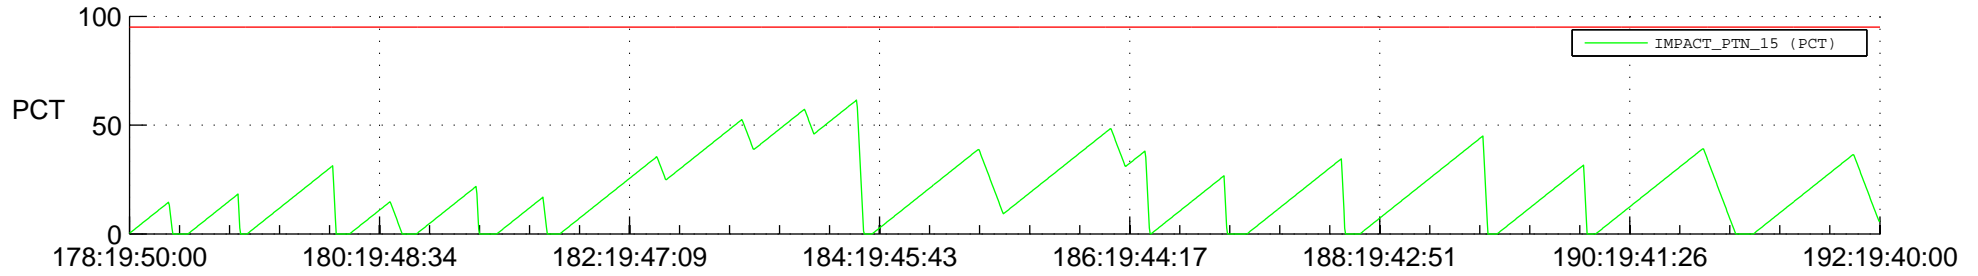

STEREO BEHIND SSR PCT Full Prediction

SWAVES_Percent_Full_Prediction

IMPACT_Percent_Full_Prediction

PLASTIC_Percent_Full_Prediction

Spacecraft_DownLink_Rate

Ground Time (2013:178:19:50:00.000 -2013:192:19:40:00.000)