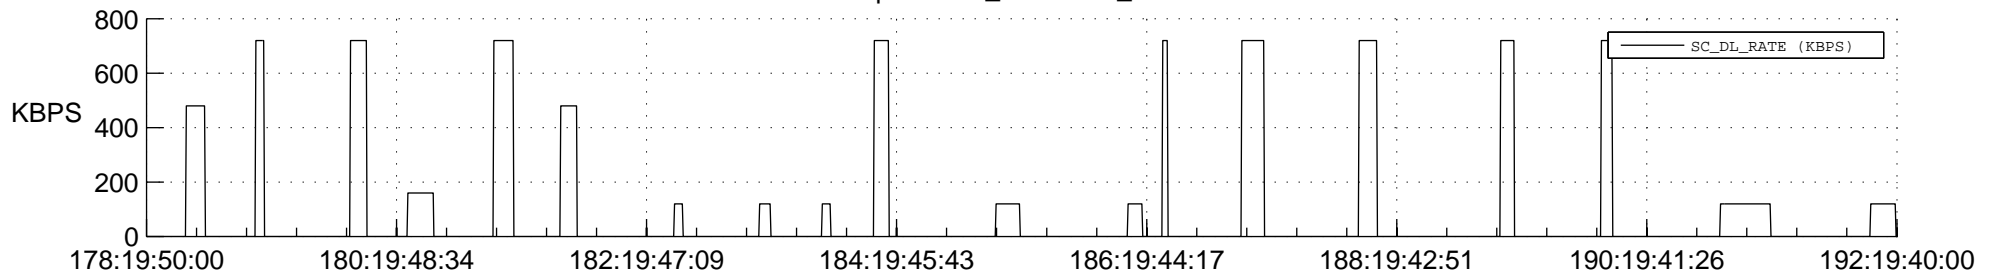

STEREO BEHIND SSR PCT Full Prediction

SWAVES_Percent_Full_Prediction

IMPACT_Percent_Full_Prediction

PLASTIC_Percent_Full_Prediction

Spacecraft_DownLink_Rate

Ground Time (2013:178:19:50:00.000 -2013:192:19:40:00.000)