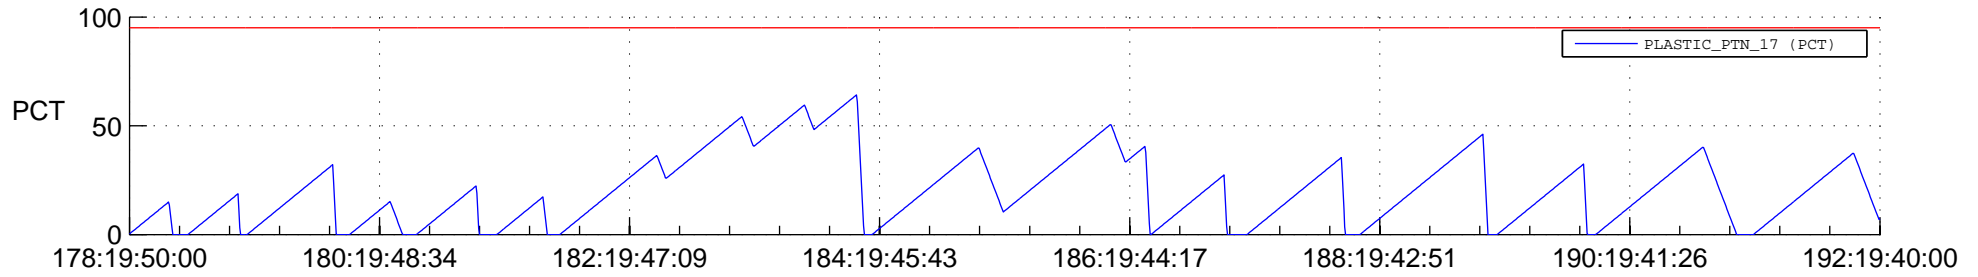

STEREO BEHIND SSR PCT Full Prediction

SWAVES_Percent_Full_Prediction

IMPACT_Percent_Full_Prediction

PLASTIC_Percent_Full_Prediction

Spacecraft_DownLink_Rate

Ground Time (2013:178:19:50:00.000 -2013:192:19:40:00.000)