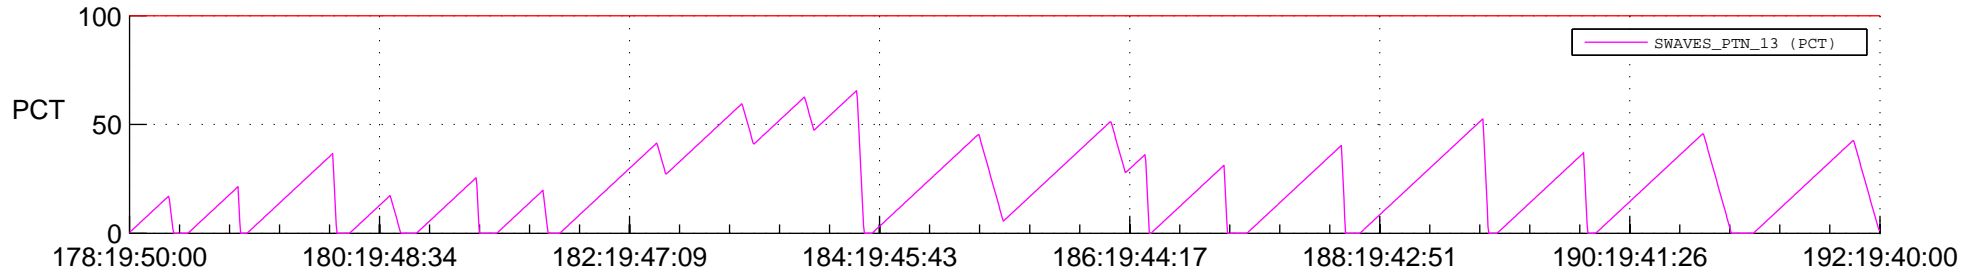

STEREO BEHIND SSR PCT Full Prediction

SWAVES_Percent_Full_Prediction

IMPACT_Percent_Full_Prediction

PLASTIC_Percent_Full_Prediction

Spacecraft_DownLink_Rate

Ground Time (2013:178:19:50:00.000 -2013:192:19:40:00.000)