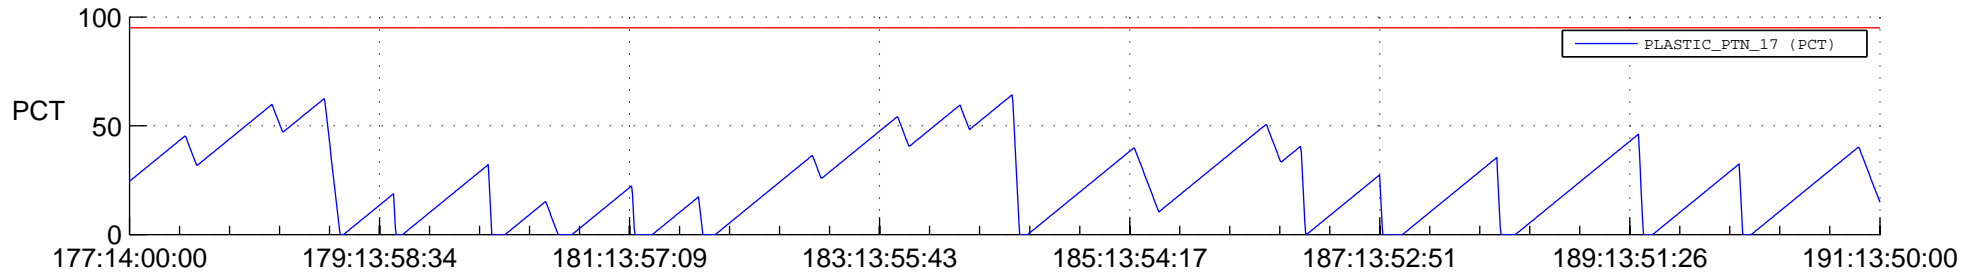

PLASTIC_Percent_Full_Prediction