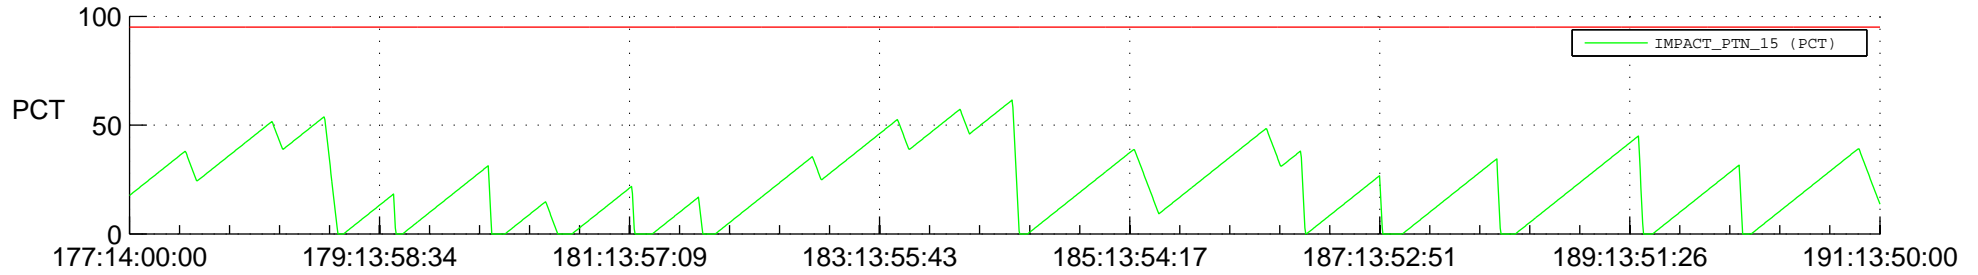

IMPACT_Percent_Full_Prediction