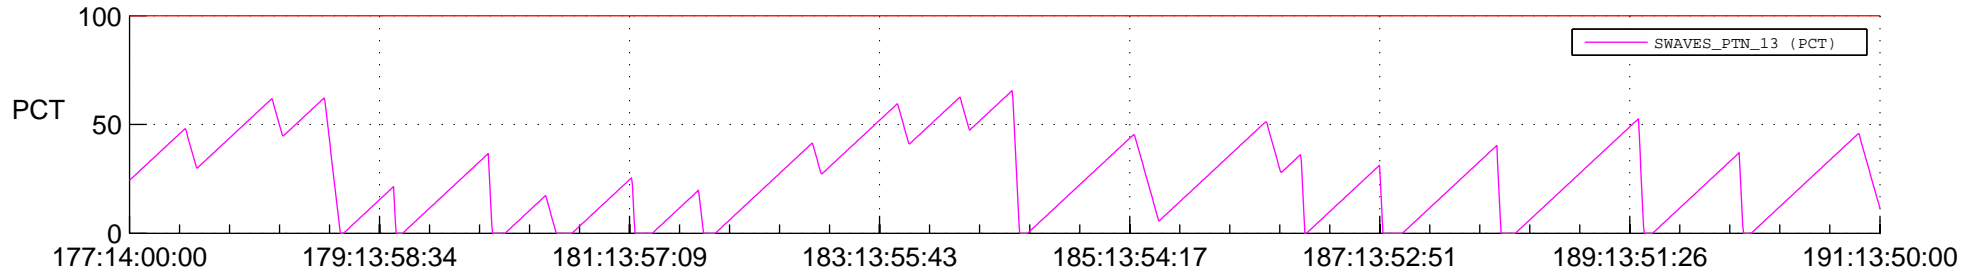

# STEREO BEHIND SSR PCT Full Prediction

## SWAVES\_Percent\_Full\_Prediction