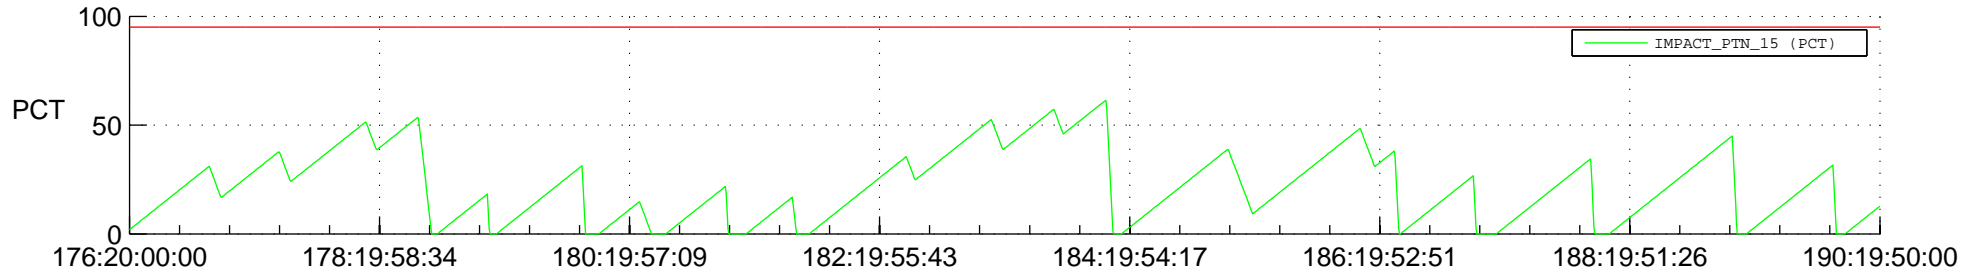

STEREO BEHIND SSR PCT Full Prediction

SWAVES_Percent_Full_Prediction

IMPACT_Percent_Full_Prediction

PLASTIC_Percent_Full_Prediction

Spacecraft_DownLink_Rate