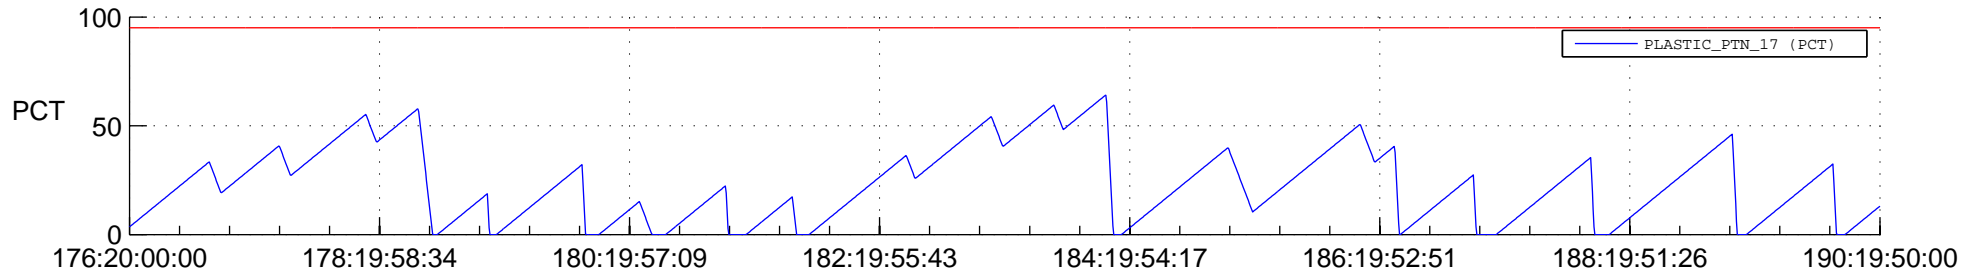

STEREO BEHIND SSR PCT Full Prediction

SWAVES_Percent_Full_Prediction

IMPACT_Percent_Full_Prediction

PLASTIC_Percent_Full_Prediction

Spacecraft_DownLink_Rate