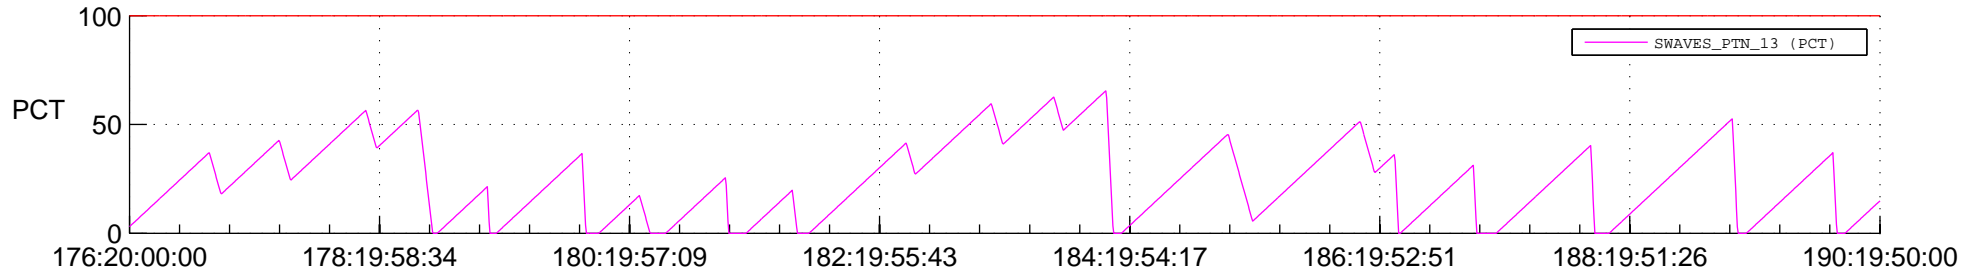

STEREO BEHIND SSR PCT Full Prediction

SWAVES_Percent_Full_Prediction

IMPACT_Percent_Full_Prediction

PLASTIC_Percent_Full_Prediction

Spacecraft_DownLink_Rate