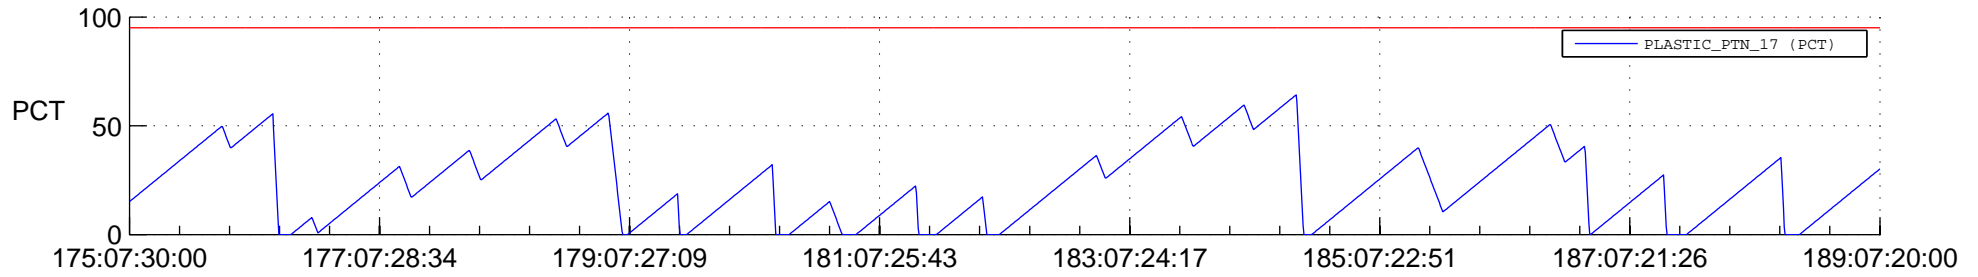

PLASTIC_Percent_Full_Prediction