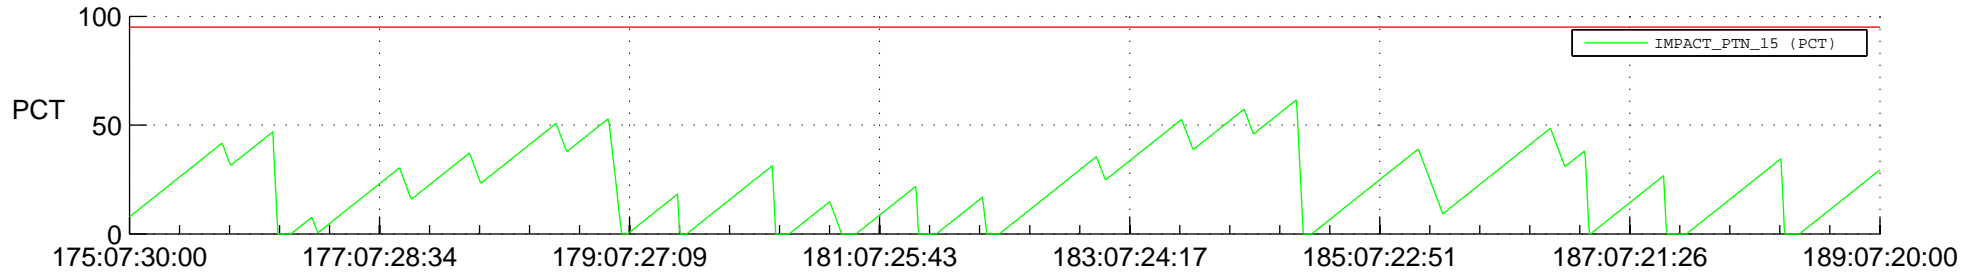

IMPACT_Percent_Full_Prediction