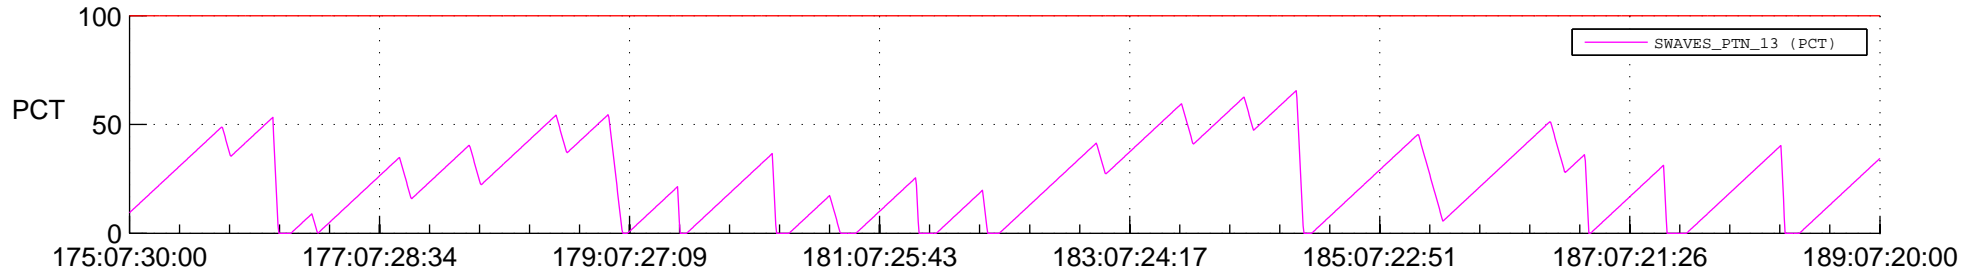

# STEREO BEHIND SSR PCT Full Prediction

## SWAVES\_Percent\_Full\_Prediction