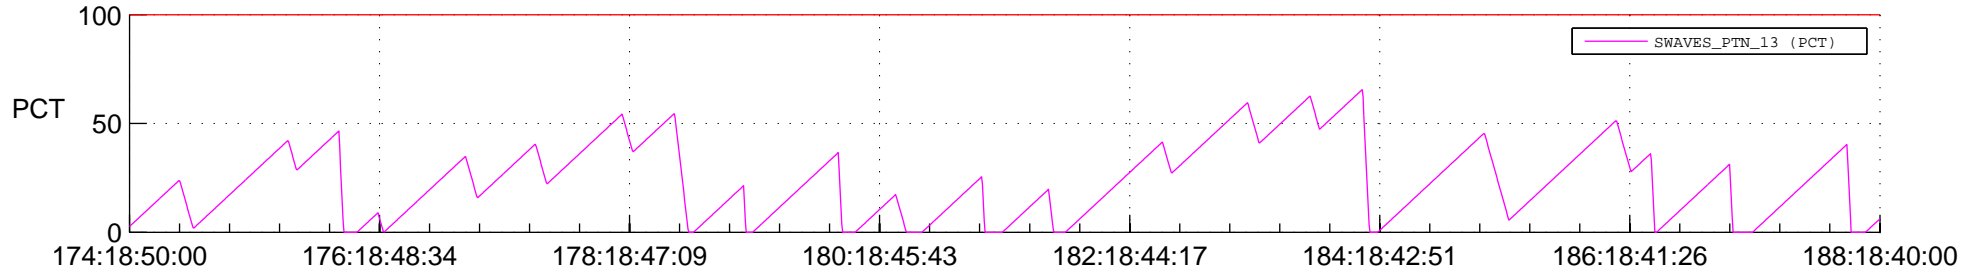

STEREO BEHIND SSR PCT Full Prediction

SWAVES_Percent_Full_Prediction

IMPACT_Percent_Full_Prediction

PLASTIC_Percent_Full_Prediction

Spacecraft_DownLink_Rate