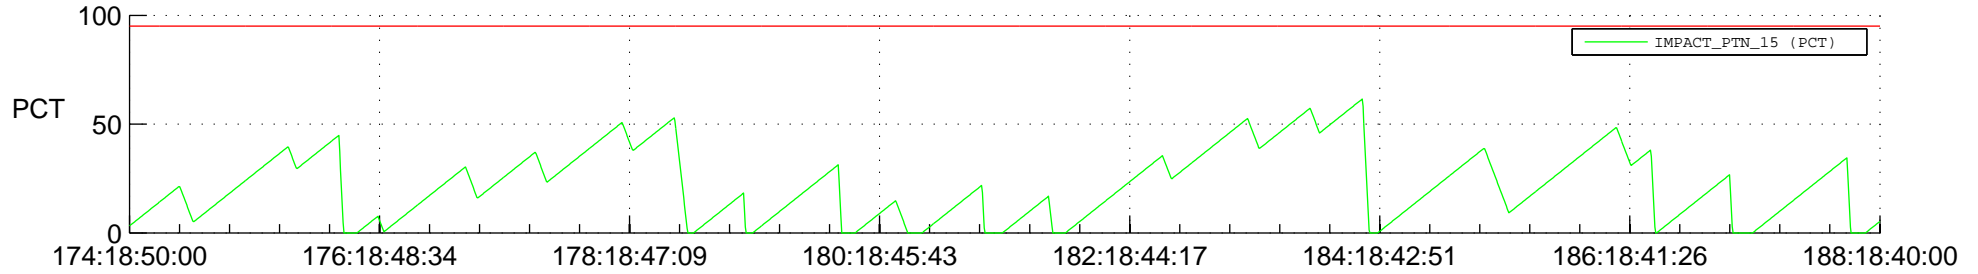

STEREO BEHIND SSR PCT Full Prediction

SWAVES_Percent_Full_Prediction

IMPACT_Percent_Full_Prediction

PLASTIC_Percent_Full_Prediction

Spacecraft_DownLink_Rate