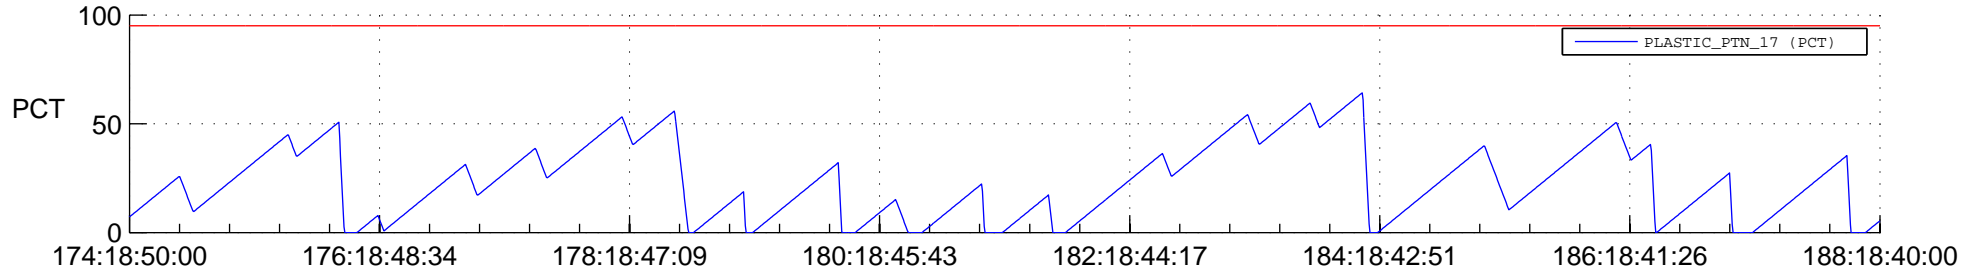

STEREO BEHIND SSR PCT Full Prediction

SWAVES_Percent_Full_Prediction

IMPACT_Percent_Full_Prediction

PLASTIC_Percent_Full_Prediction

Spacecraft_DownLink_Rate