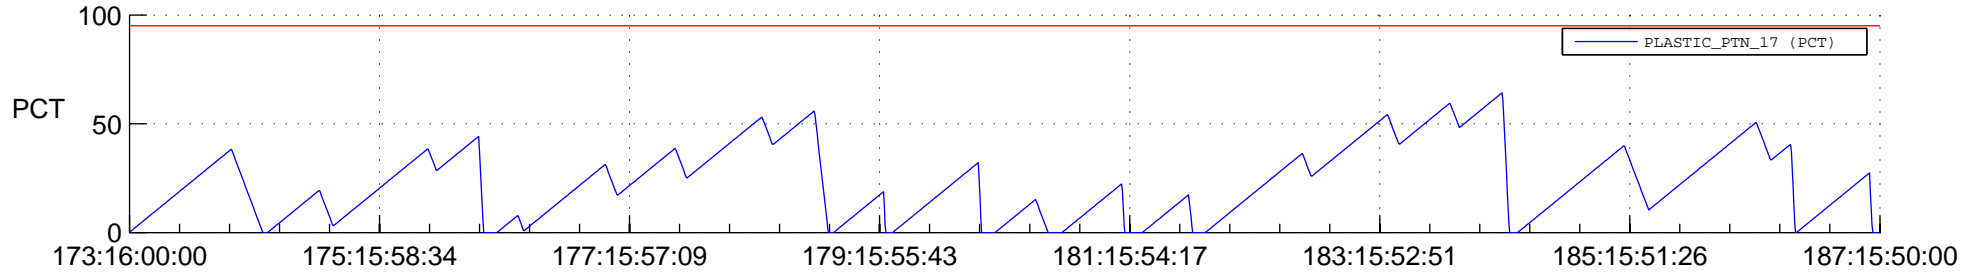

PLASTIC_Percent_Full_Prediction