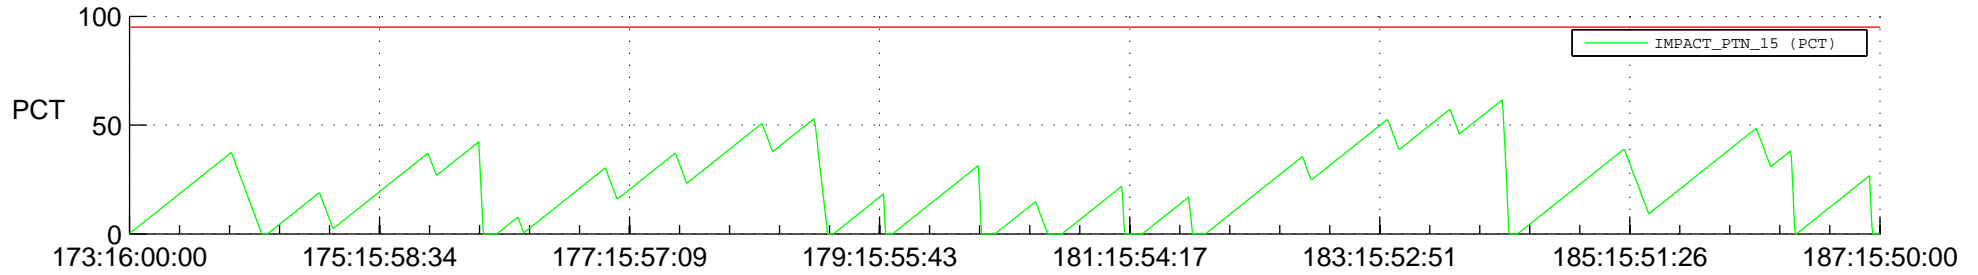

IMPACT_Percent_Full_Prediction