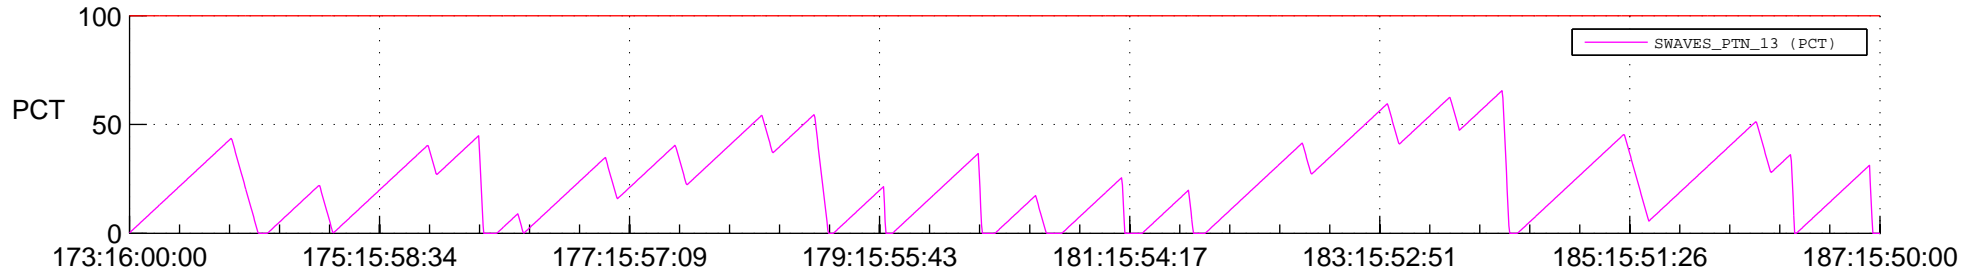

# STEREO BEHIND SSR PCT Full Prediction

## SWAVES\_Percent\_Full\_Prediction