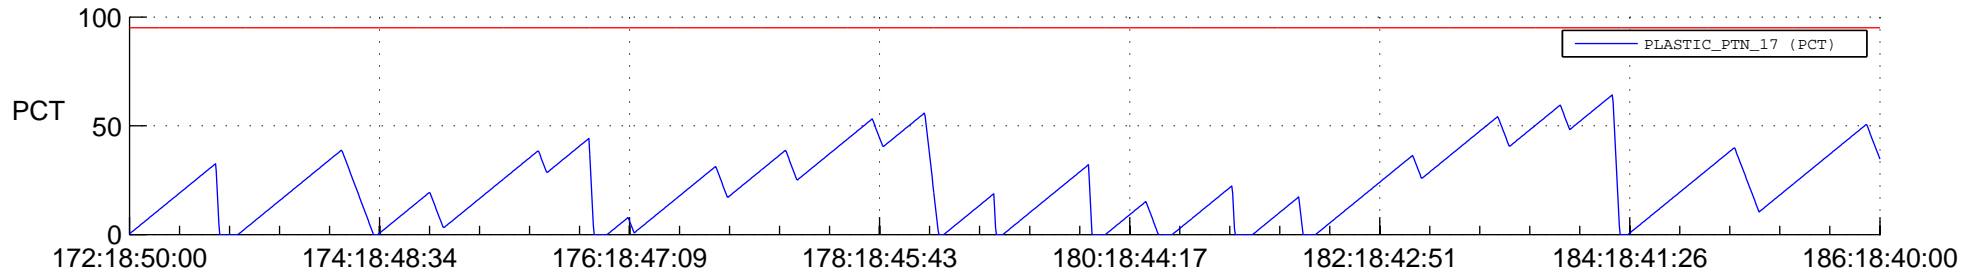

PLASTIC_Percent_Full_Prediction