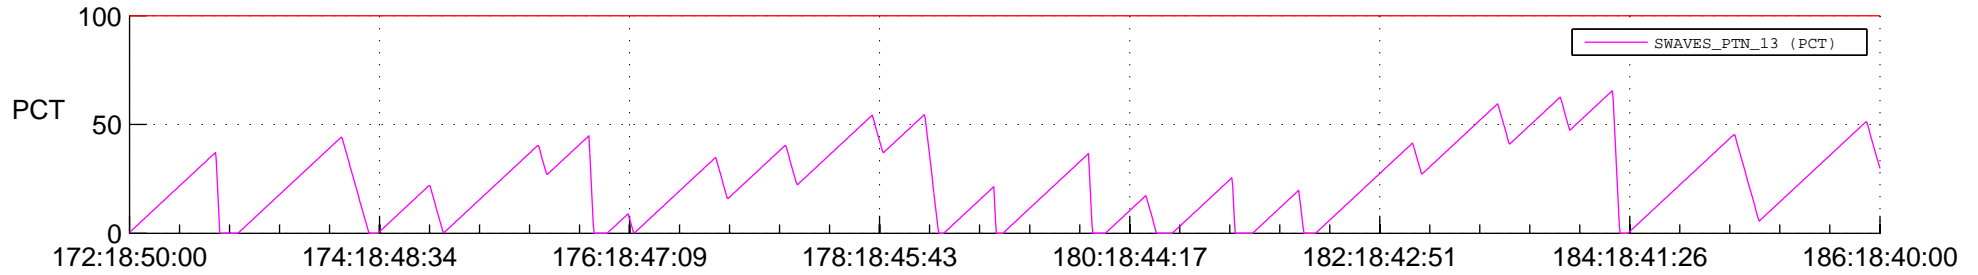

# STEREO BEHIND SSR PCT Full Prediction

## SWAVES\_Percent\_Full\_Prediction