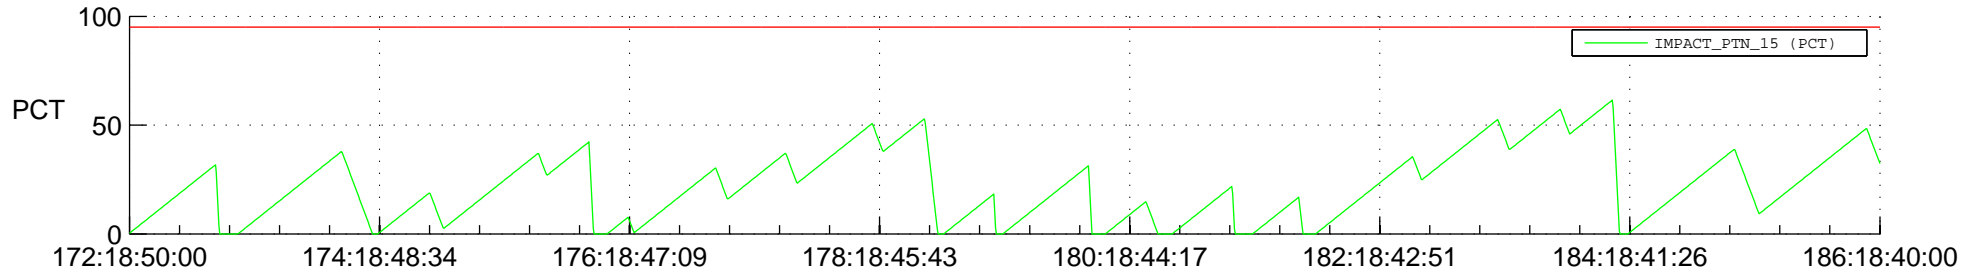

IMPACT_Percent_Full_Prediction