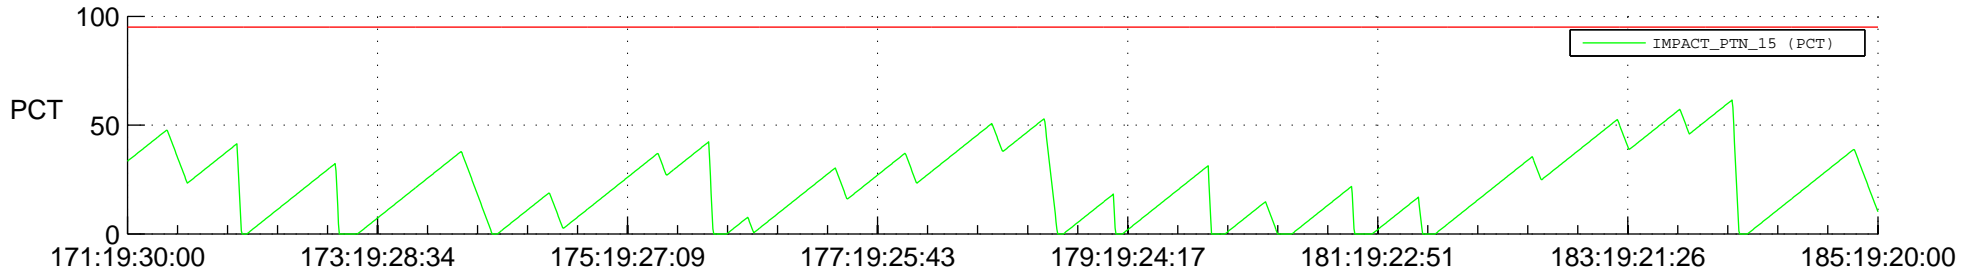

STEREO BEHIND SSR PCT Full Prediction

SWAVES_Percent_Full_Prediction

IMPACT_Percent_Full_Prediction

PLASTIC_Percent_Full_Prediction

Spacecraft_DownLink_Rate