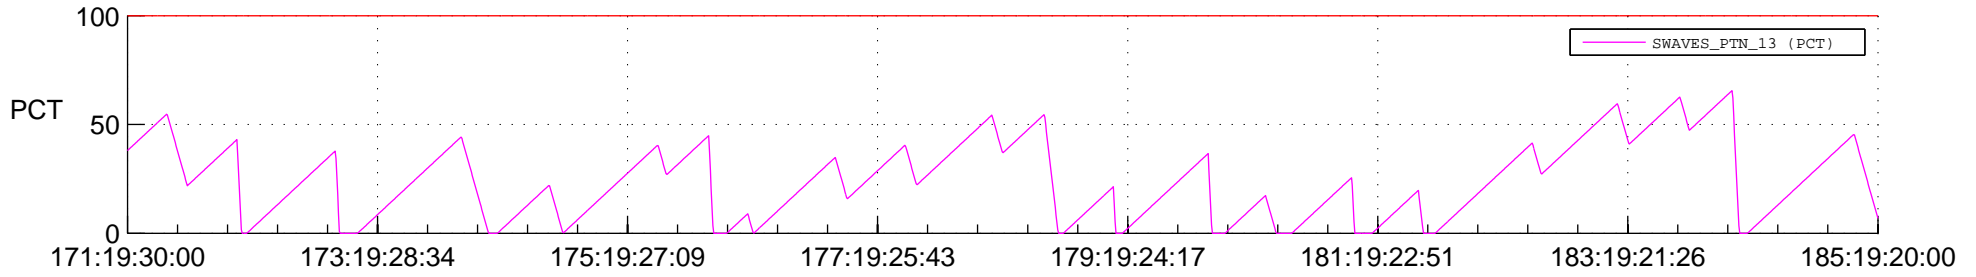

STEREO BEHIND SSR PCT Full Prediction

SWAVES_Percent_Full_Prediction

IMPACT_Percent_Full_Prediction

PLASTIC_Percent_Full_Prediction

Spacecraft_DownLink_Rate