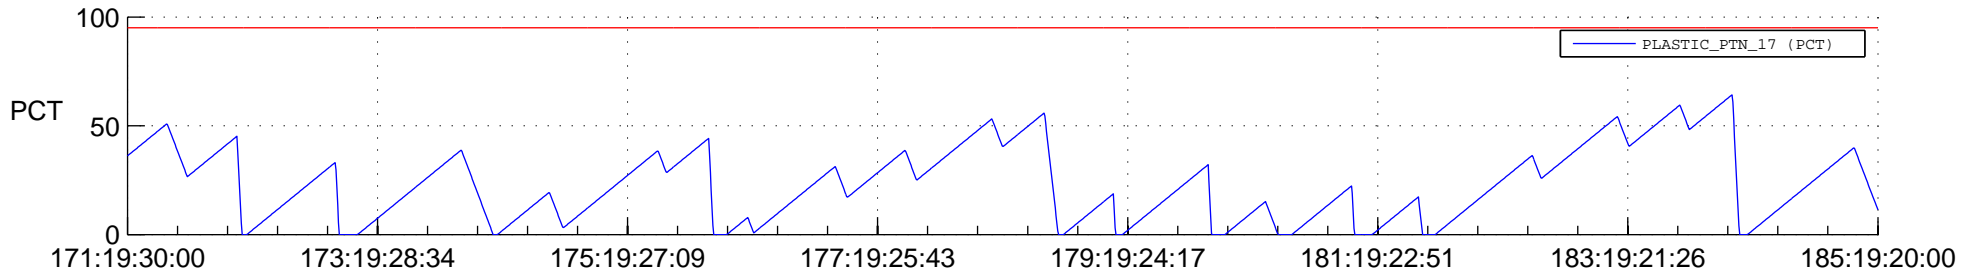

STEREO BEHIND SSR PCT Full Prediction

SWAVES_Percent_Full_Prediction

IMPACT_Percent_Full_Prediction

PLASTIC_Percent_Full_Prediction

Spacecraft_DownLink_Rate