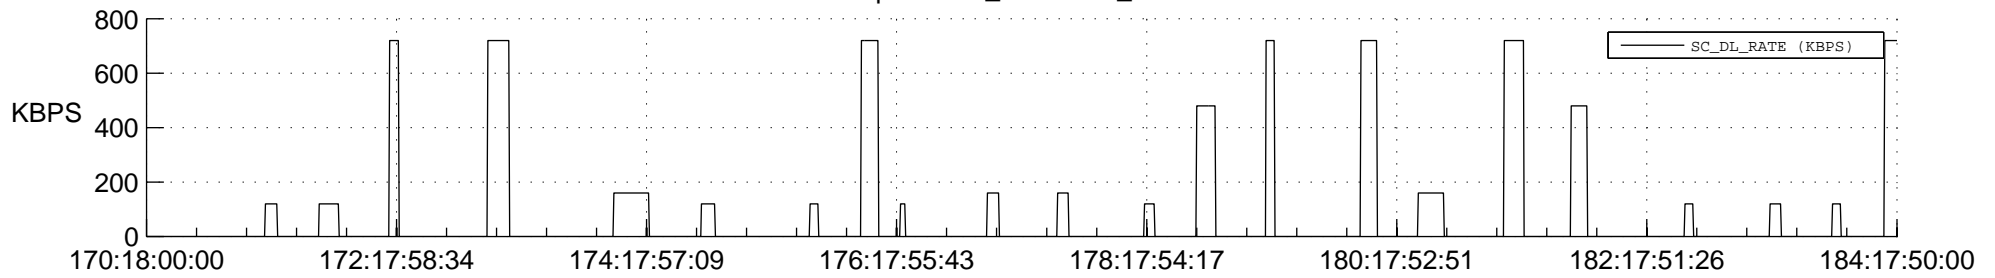

STEREO BEHIND SSR PCT Full Prediction

SWAVES_Percent_Full_Prediction

IMPACT_Percent_Full_Prediction

PLASTIC_Percent_Full_Prediction

Spacecraft_DownLink_Rate

Ground Time (2013:170:18:00:00.000 -2013:184:17:50:00.000)