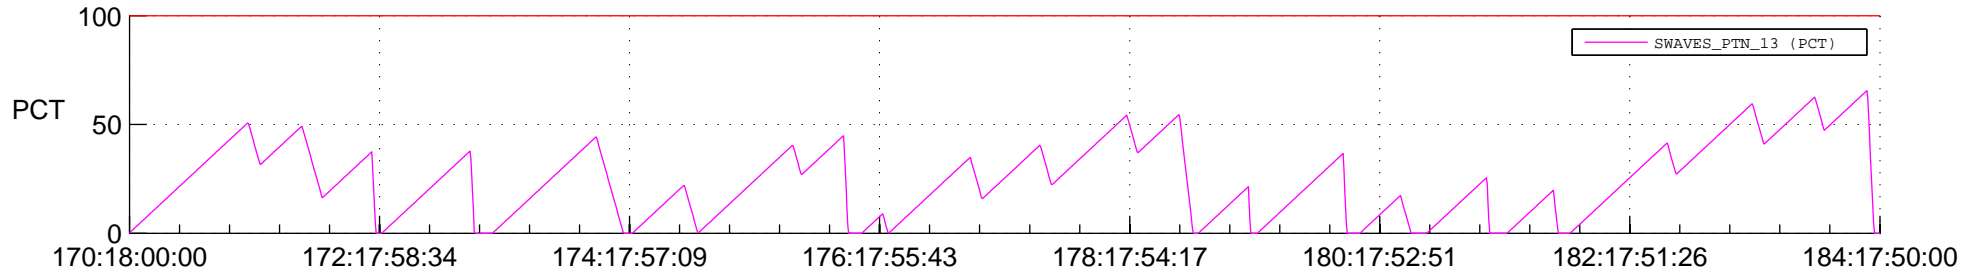

STEREO BEHIND SSR PCT Full Prediction

SWAVES_Percent_Full_Prediction

IMPACT_Percent_Full_Prediction

PLASTIC_Percent_Full_Prediction

Spacecraft_DownLink_Rate

Ground Time (2013:170:18:00:00.000 -2013:184:17:50:00.000)