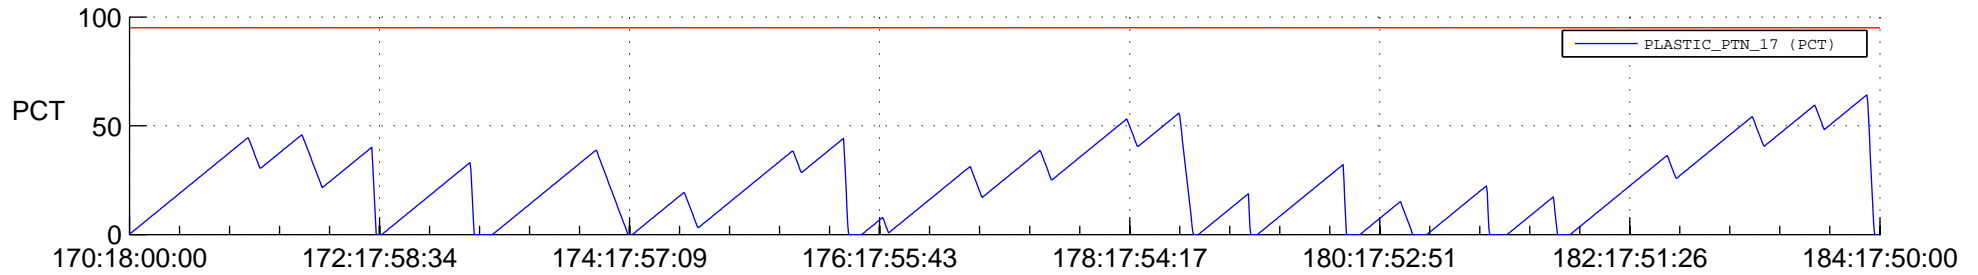

STEREO BEHIND SSR PCT Full Prediction

SWAVES_Percent_Full_Prediction

IMPACT_Percent_Full_Prediction

PLASTIC_Percent_Full_Prediction

Spacecraft_DownLink_Rate

Ground Time (2013:170:18:00:00.000 -2013:184:17:50:00.000)