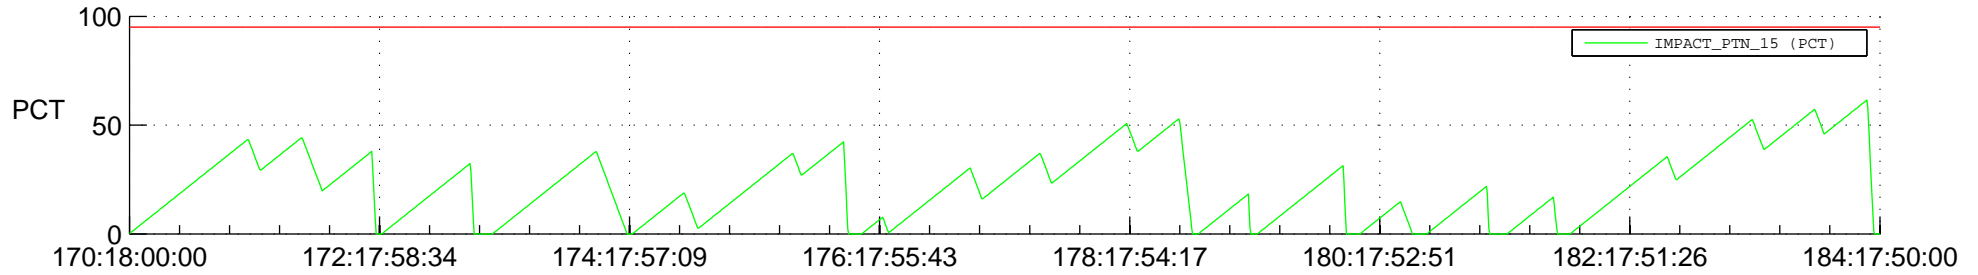

STEREO BEHIND SSR PCT Full Prediction

SWAVES_Percent_Full_Prediction

IMPACT_Percent_Full_Prediction

PLASTIC_Percent_Full_Prediction

Spacecraft_DownLink_Rate

Ground Time (2013:170:18:00:00.000 -2013:184:17:50:00.000)