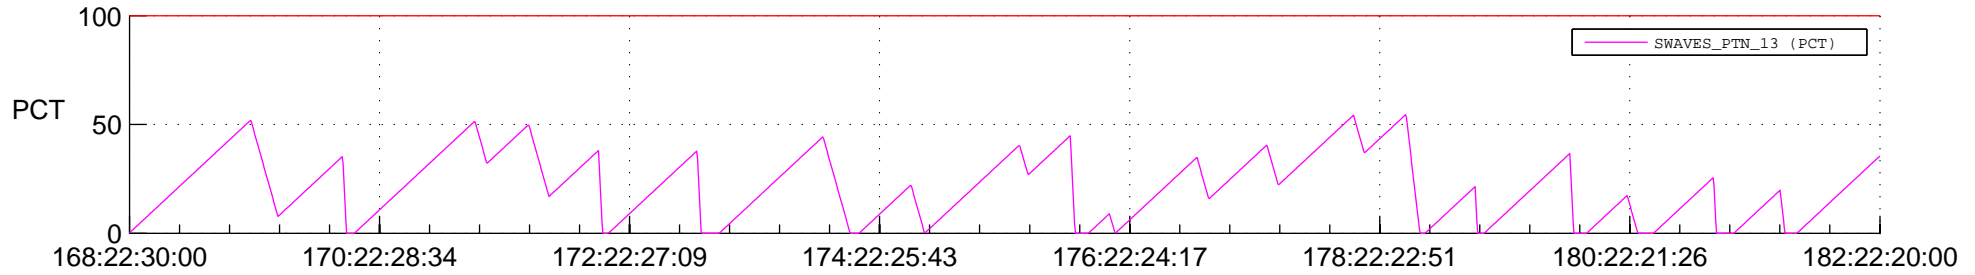

STEREO BEHIND SSR PCT Full Prediction

SWAVES_Percent_Full_Prediction

IMPACT_Percent_Full_Prediction

PLASTIC_Percent_Full_Prediction

Spacecraft_DownLink_Rate

Ground Time (2013:168:22:30:00.000 -2013:182:22:20:00.000)