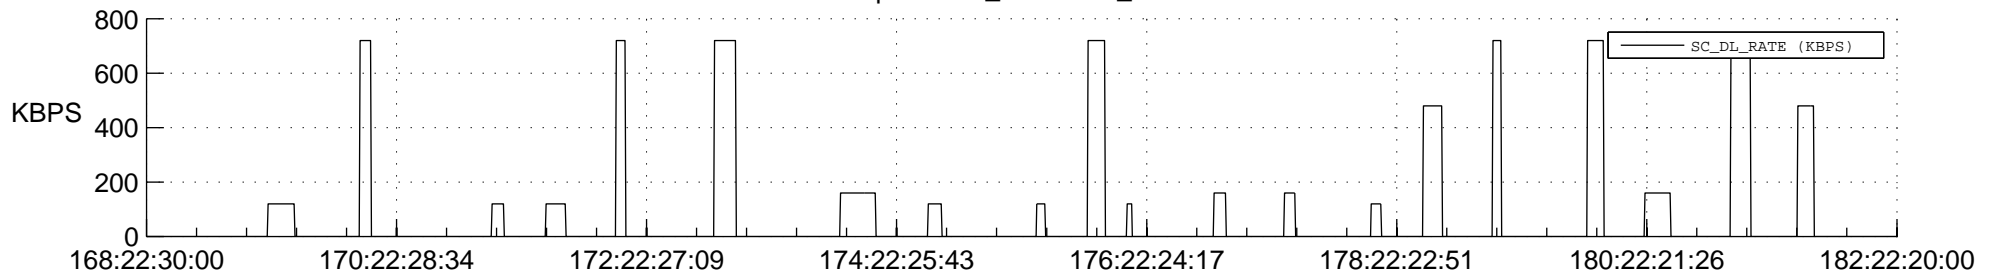

STEREO BEHIND SSR PCT Full Prediction

SWAVES_Percent_Full_Prediction

IMPACT_Percent_Full_Prediction

PLASTIC_Percent_Full_Prediction

Spacecraft_DownLink_Rate

Ground Time (2013:168:22:30:00.000 -2013:182:22:20:00.000)