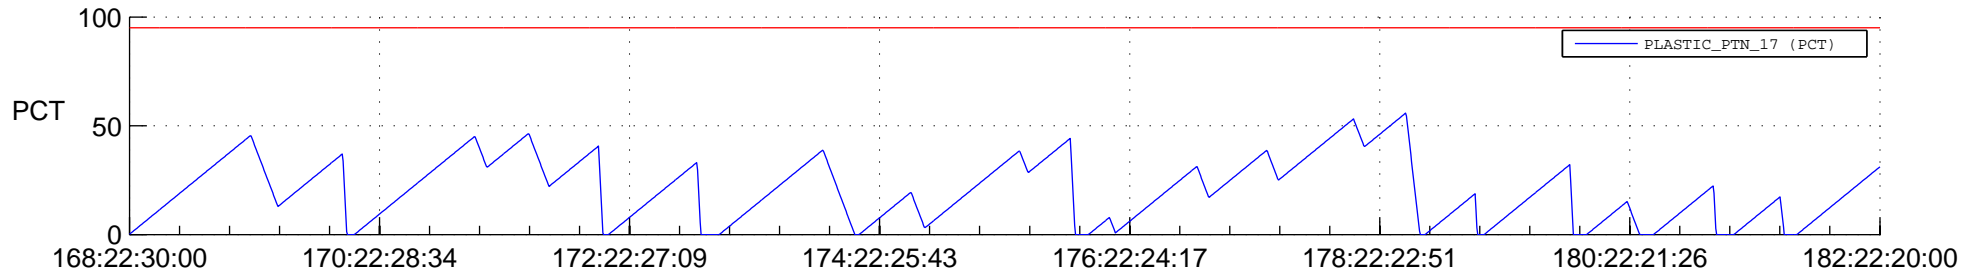

STEREO BEHIND SSR PCT Full Prediction

SWAVES_Percent_Full_Prediction

IMPACT_Percent_Full_Prediction

PLASTIC_Percent_Full_Prediction

Spacecraft_DownLink_Rate

Ground Time (2013:168:22:30:00.000 -2013:182:22:20:00.000)