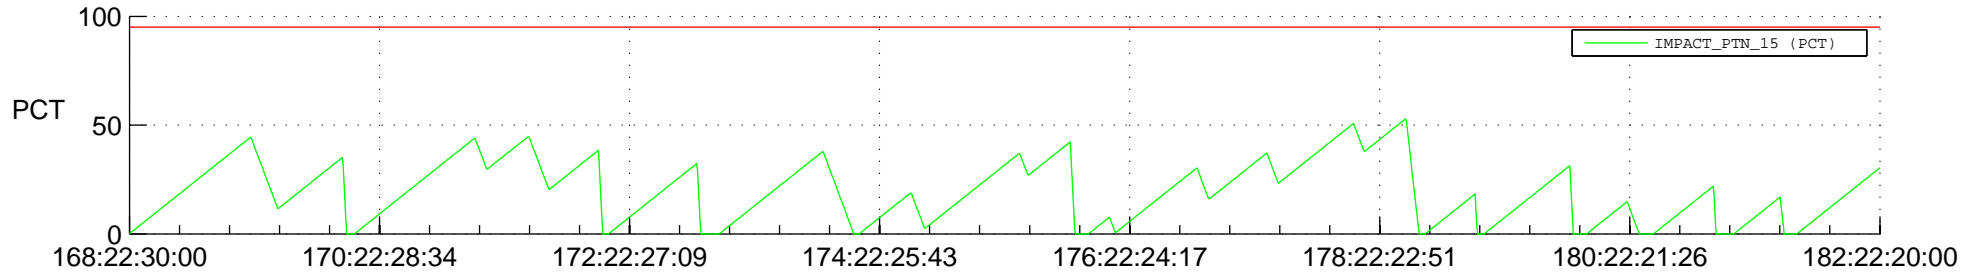

STEREO BEHIND SSR PCT Full Prediction

SWAVES_Percent_Full_Prediction

IMPACT_Percent_Full_Prediction

PLASTIC_Percent_Full_Prediction

Spacecraft_DownLink_Rate

Ground Time (2013:168:22:30:00.000 -2013:182:22:20:00.000)