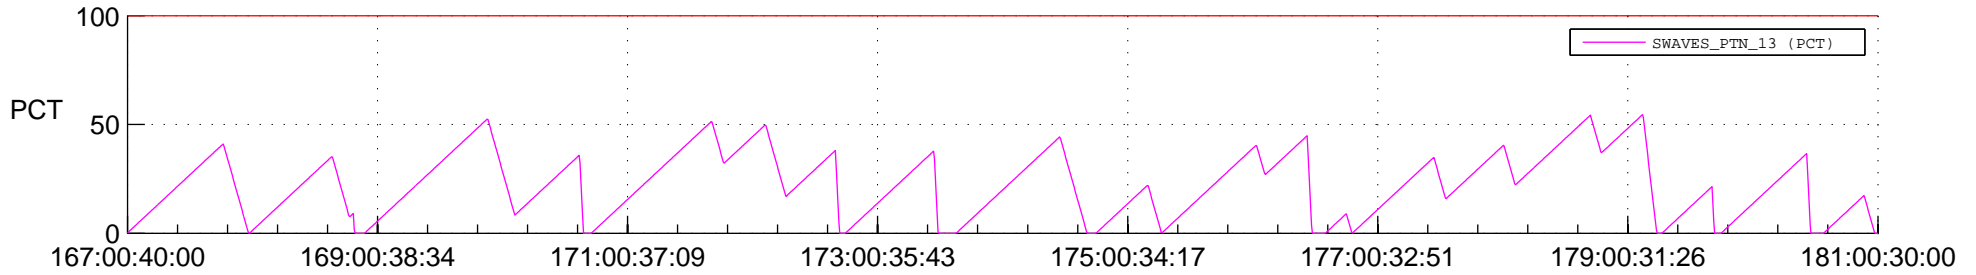

STEREO BEHIND SSR PCT Full Prediction

SWAVES_Percent_Full_Prediction

IMPACT_Percent_Full_Prediction

PLASTIC_Percent_Full_Prediction

Spacecraft_DownLink_Rate