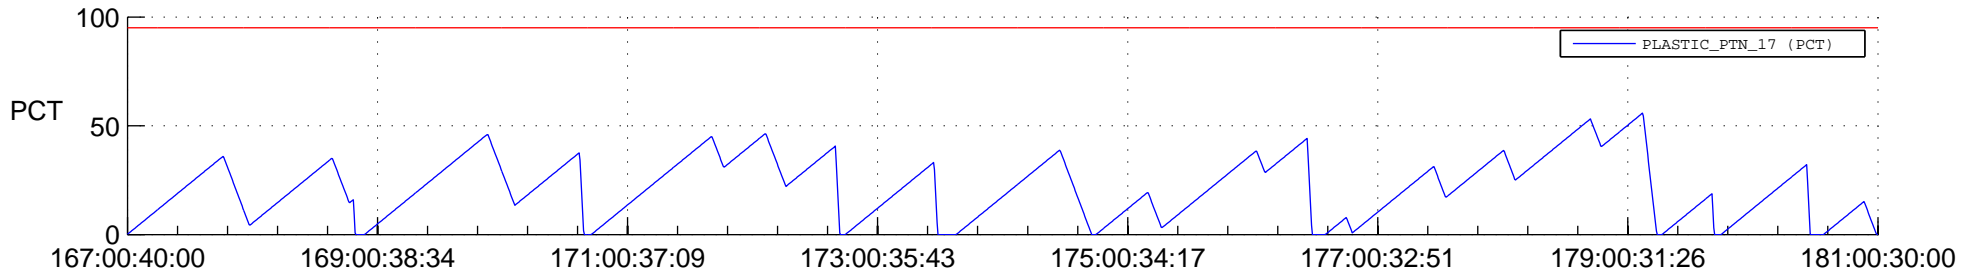

STEREO BEHIND SSR PCT Full Prediction

SWAVES_Percent_Full_Prediction

IMPACT_Percent_Full_Prediction

PLASTIC_Percent_Full_Prediction

Spacecraft_DownLink_Rate