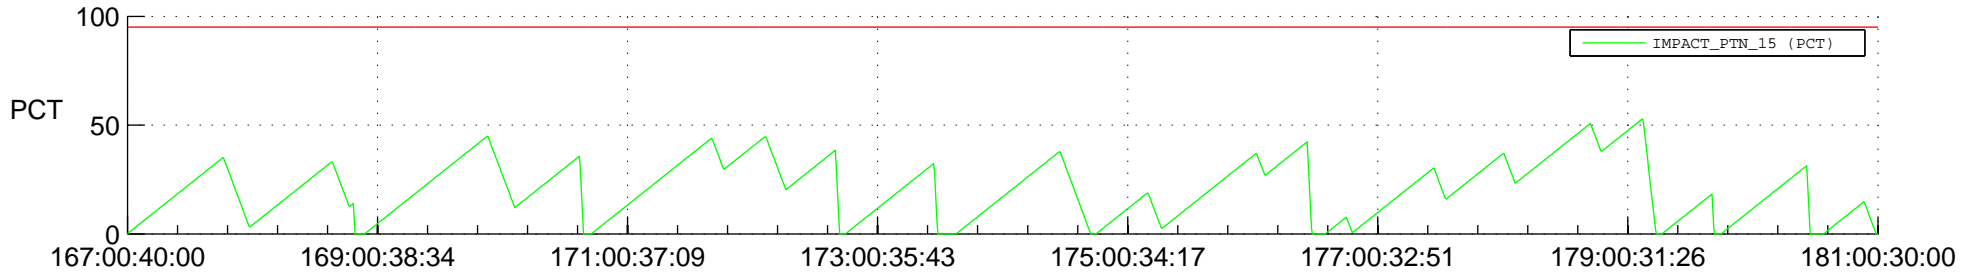

STEREO BEHIND SSR PCT Full Prediction

SWAVES_Percent_Full_Prediction

IMPACT_Percent_Full_Prediction

PLASTIC_Percent_Full_Prediction

Spacecraft_DownLink_Rate