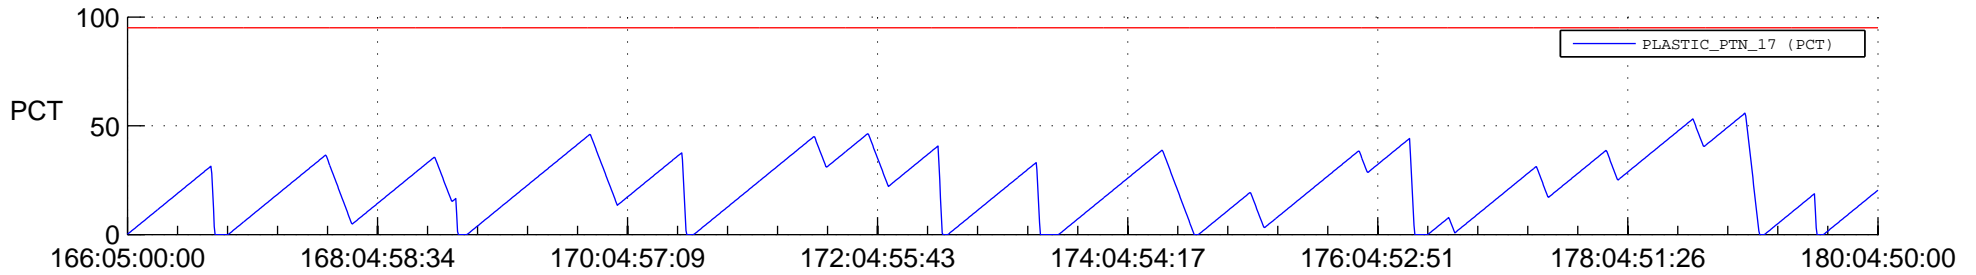

STEREO BEHIND SSR PCT Full Prediction

SWAVES_Percent_Full_Prediction

IMPACT_Percent_Full_Prediction

PLASTIC_Percent_Full_Prediction

Spacecraft_DownLink_Rate

Ground Time (2013:166:05:00:00.000 -2013:180:04:50:00.000)