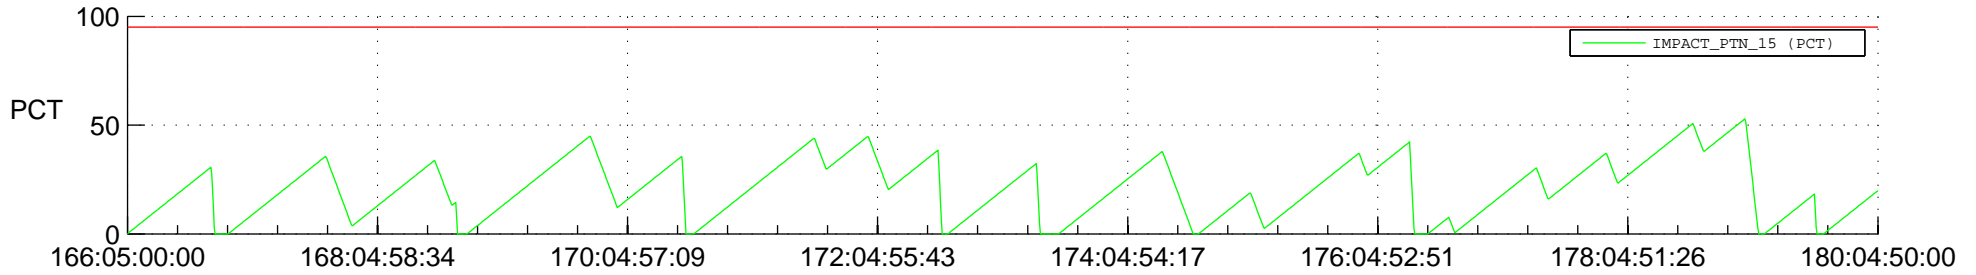

STEREO BEHIND SSR PCT Full Prediction

SWAVES_Percent_Full_Prediction

IMPACT_Percent_Full_Prediction

PLASTIC_Percent_Full_Prediction

Spacecraft_DownLink_Rate

Ground Time (2013:166:05:00:00.000 -2013:180:04:50:00.000)