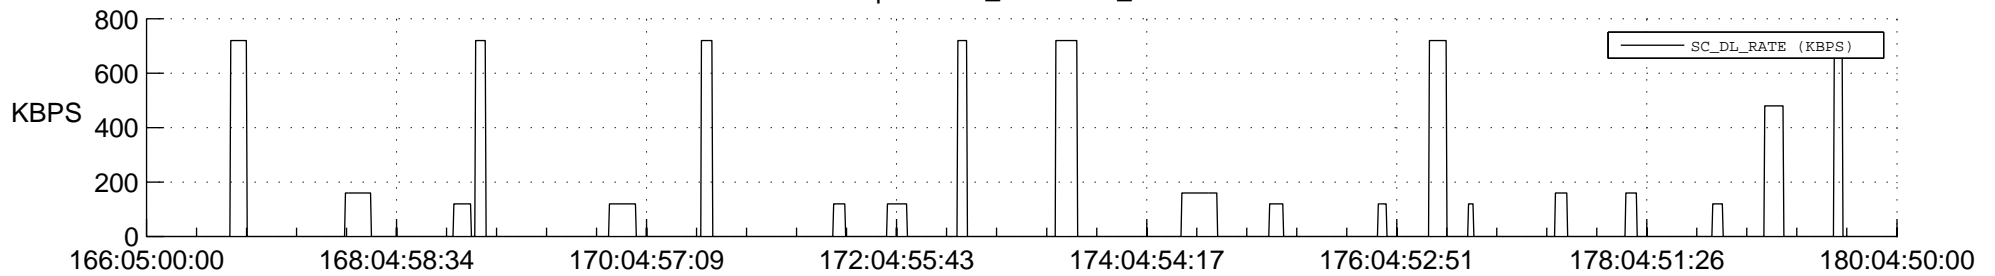

STEREO BEHIND SSR PCT Full Prediction

SWAVES_Percent_Full_Prediction

IMPACT_Percent_Full_Prediction

PLASTIC_Percent_Full_Prediction

Spacecraft_DownLink_Rate

Ground Time (2013:166:05:00:00.000 -2013:180:04:50:00.000)