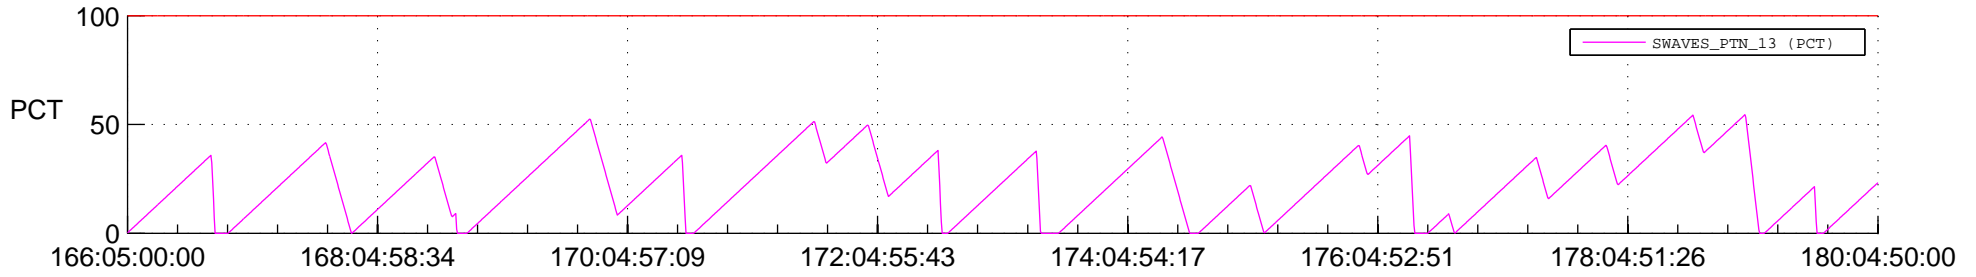

STEREO BEHIND SSR PCT Full Prediction

SWAVES_Percent_Full_Prediction

IMPACT_Percent_Full_Prediction

PLASTIC_Percent_Full_Prediction

Spacecraft_DownLink_Rate

Ground Time (2013:166:05:00:00.000 -2013:180:04:50:00.000)