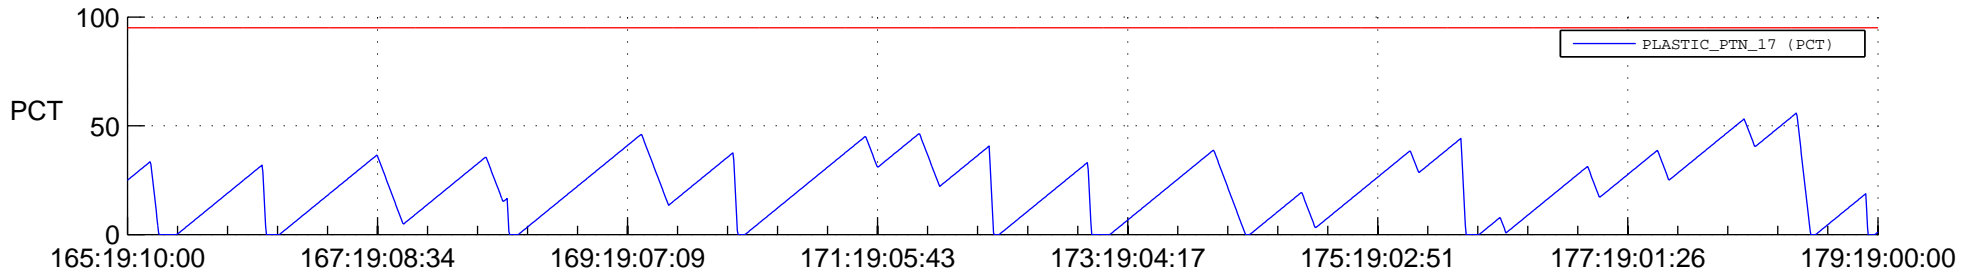

STEREO BEHIND SSR PCT Full Prediction

SWAVES_Percent_Full_Prediction

IMPACT_Percent_Full_Prediction

PLASTIC_Percent_Full_Prediction

Spacecraft_DownLink_Rate