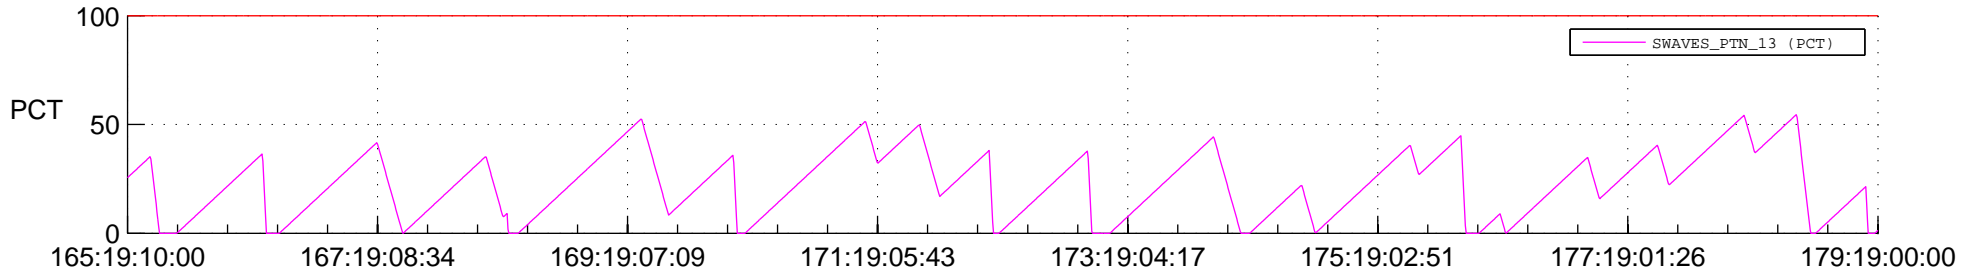

STEREO BEHIND SSR PCT Full Prediction

SWAVES_Percent_Full_Prediction

IMPACT_Percent_Full_Prediction

PLASTIC_Percent_Full_Prediction

Spacecraft_DownLink_Rate