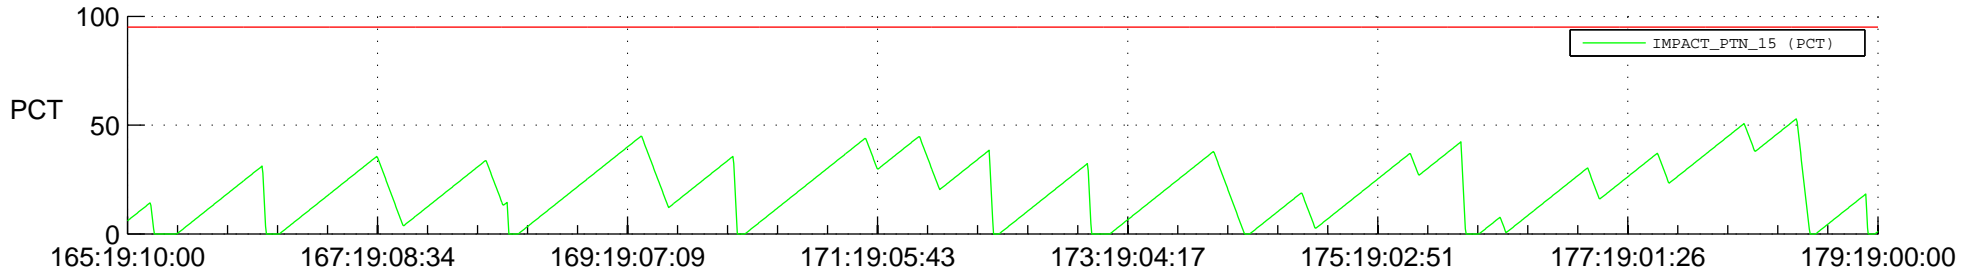

STEREO BEHIND SSR PCT Full Prediction

SWAVES_Percent_Full_Prediction

IMPACT_Percent_Full_Prediction

PLASTIC_Percent_Full_Prediction

Spacecraft_DownLink_Rate