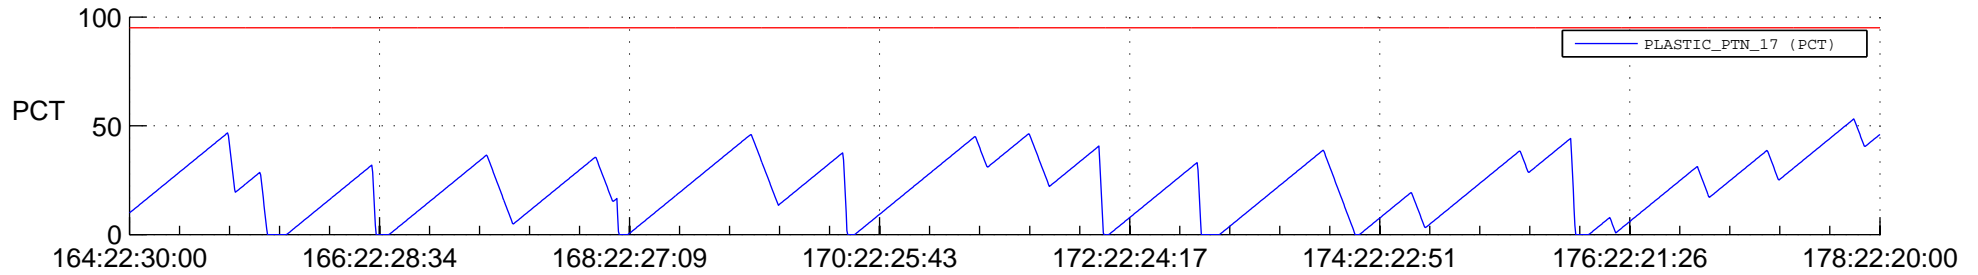

STEREO BEHIND SSR PCT Full Prediction

SWAVES_Percent_Full_Prediction

IMPACT_Percent_Full_Prediction

PLASTIC_Percent_Full_Prediction

Spacecraft_DownLink_Rate