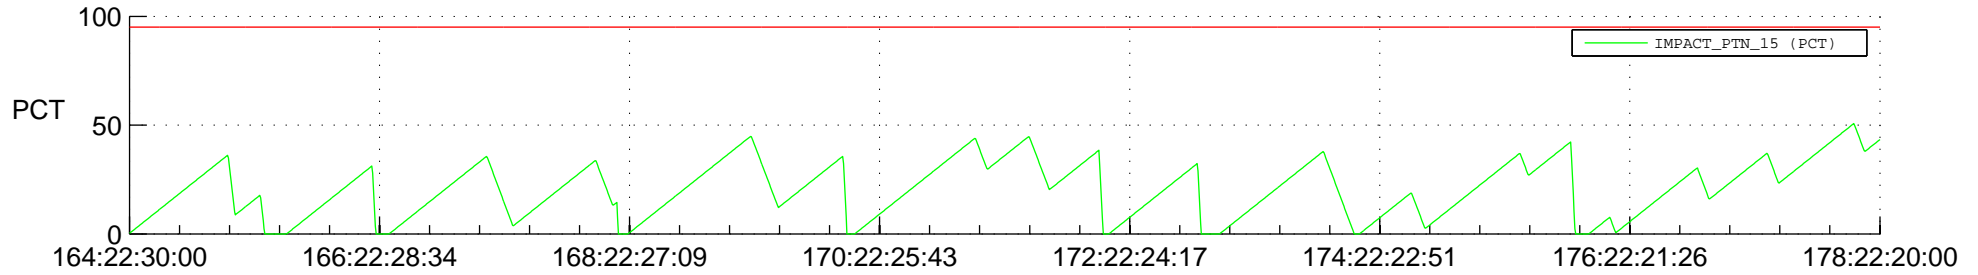

STEREO BEHIND SSR PCT Full Prediction

SWAVES_Percent_Full_Prediction

IMPACT_Percent_Full_Prediction

PLASTIC_Percent_Full_Prediction

Spacecraft_DownLink_Rate