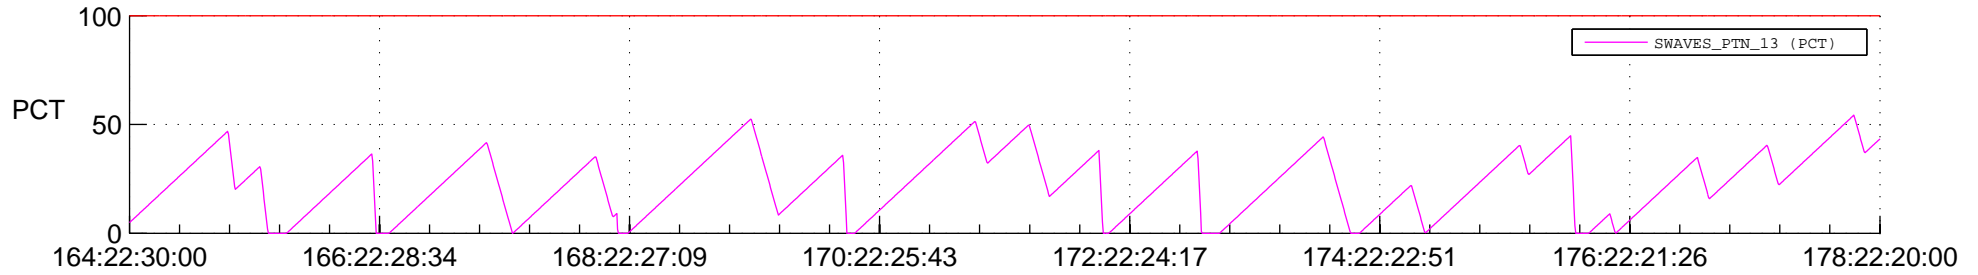

STEREO BEHIND SSR PCT Full Prediction

SWAVES_Percent_Full_Prediction

IMPACT_Percent_Full_Prediction

PLASTIC_Percent_Full_Prediction

Spacecraft_DownLink_Rate