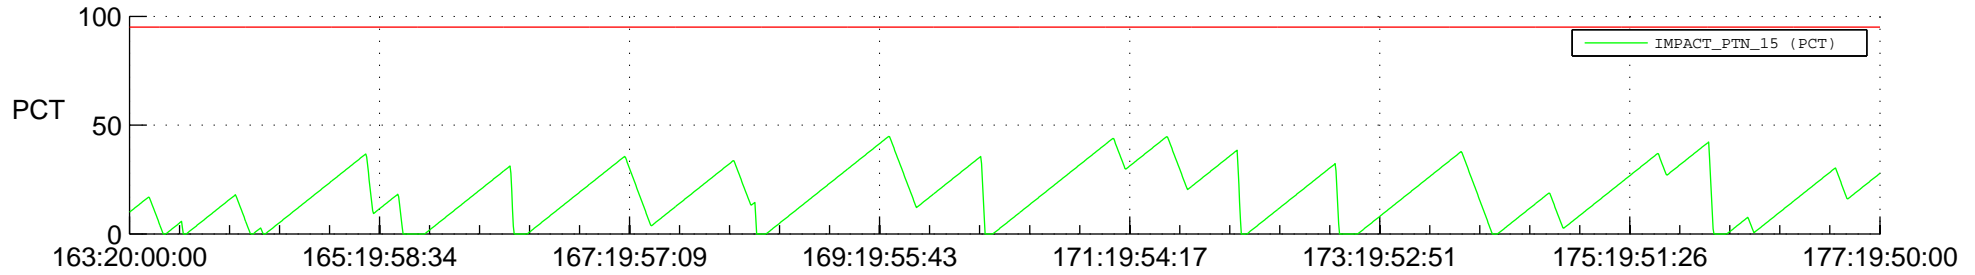

STEREO BEHIND SSR PCT Full Prediction

SWAVES_Percent_Full_Prediction

IMPACT_Percent_Full_Prediction

PLASTIC_Percent_Full_Prediction

Spacecraft_DownLink_Rate