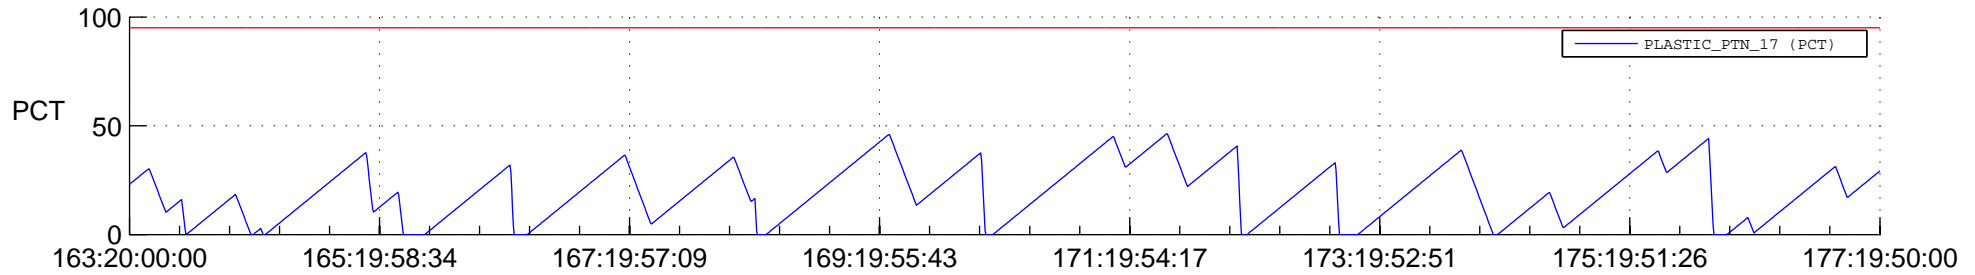

STEREO BEHIND SSR PCT Full Prediction

SWAVES_Percent_Full_Prediction

IMPACT_Percent_Full_Prediction

PLASTIC_Percent_Full_Prediction

Spacecraft_DownLink_Rate