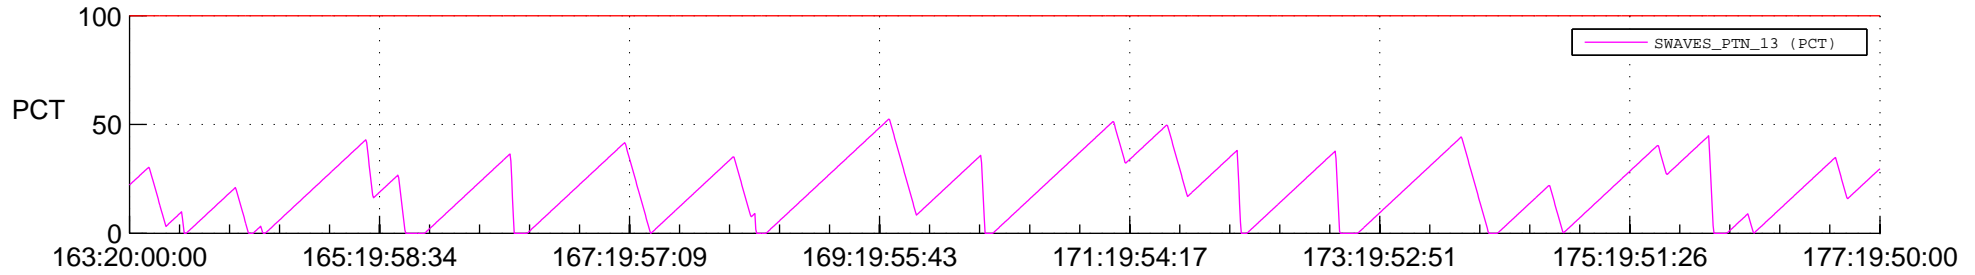

STEREO BEHIND SSR PCT Full Prediction

SWAVES_Percent_Full_Prediction

IMPACT_Percent_Full_Prediction

PLASTIC_Percent_Full_Prediction

Spacecraft_DownLink_Rate