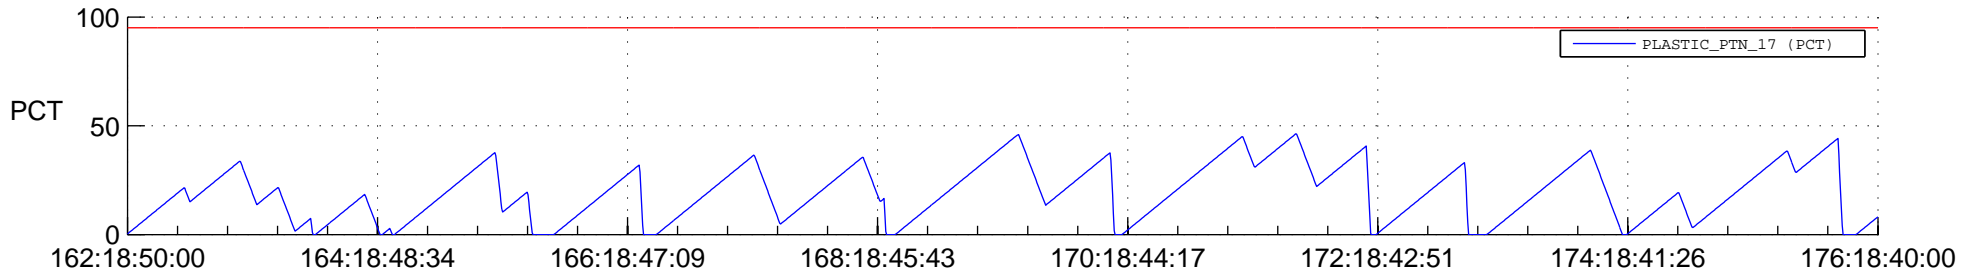

PLASTIC_Percent_Full_Prediction