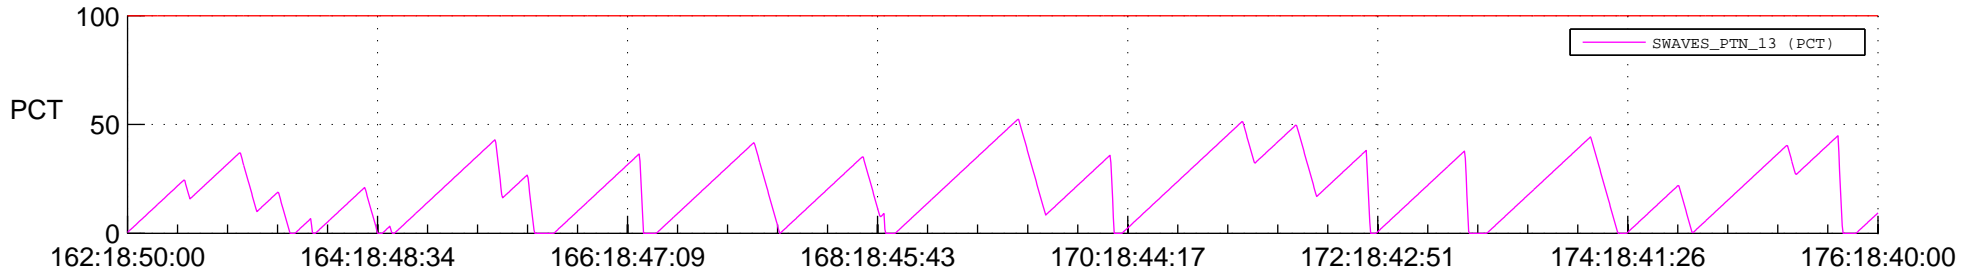

# STEREO BEHIND SSR PCT Full Prediction

## SWAVES\_Percent\_Full\_Prediction