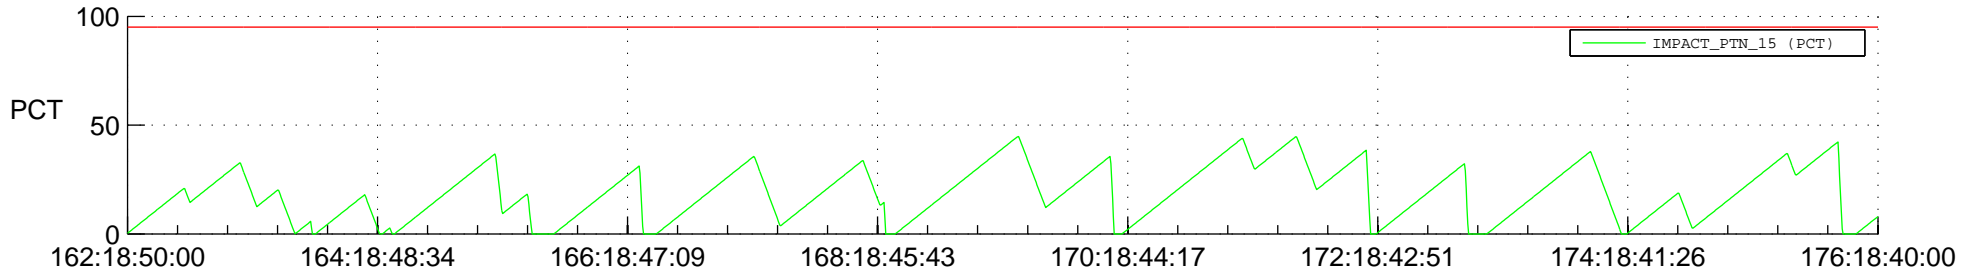

IMPACT_Percent_Full_Prediction