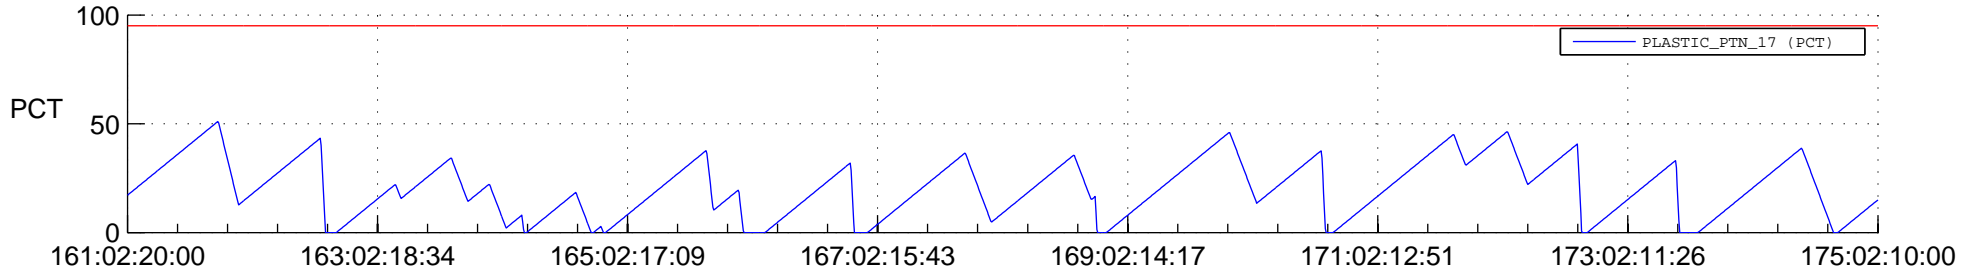

STEREO BEHIND SSR PCT Full Prediction

SWAVES_Percent_Full_Prediction

IMPACT_Percent_Full_Prediction

PLASTIC_Percent_Full_Prediction

Spacecraft_DownLink_Rate