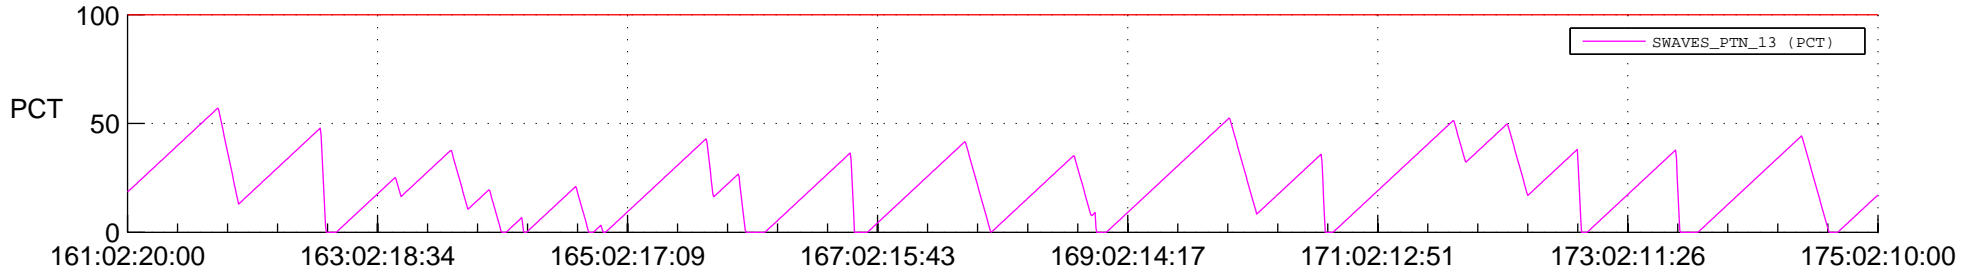

STEREO BEHIND SSR PCT Full Prediction

SWAVES_Percent_Full_Prediction

IMPACT_Percent_Full_Prediction

PLASTIC_Percent_Full_Prediction

Spacecraft_DownLink_Rate