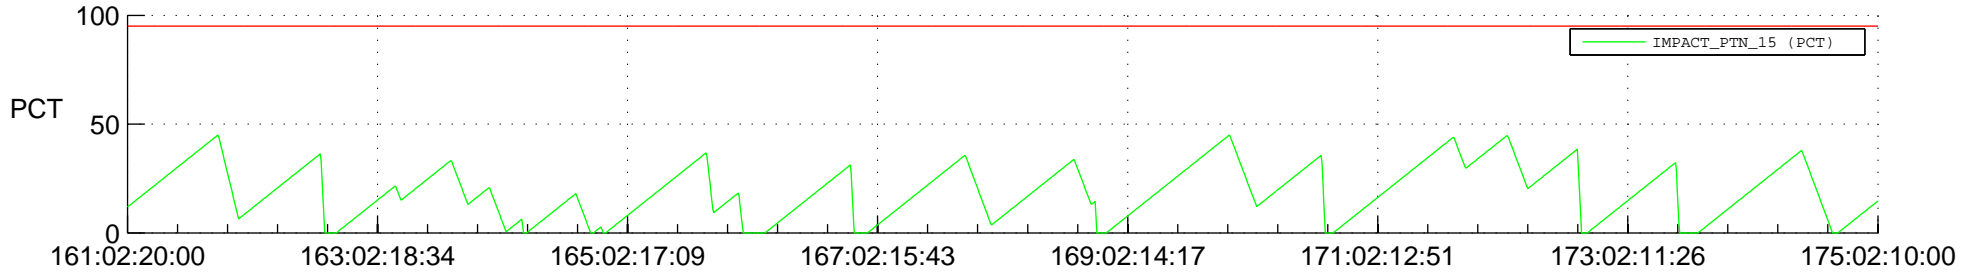

STEREO BEHIND SSR PCT Full Prediction

SWAVES_Percent_Full_Prediction

IMPACT_Percent_Full_Prediction

PLASTIC_Percent_Full_Prediction

Spacecraft_DownLink_Rate