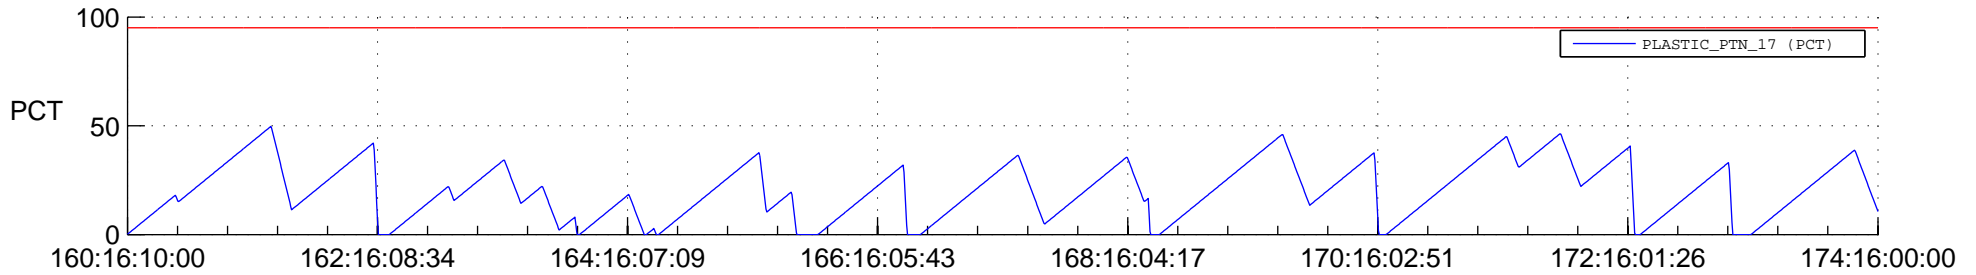

STEREO BEHIND SSR PCT Full Prediction

SWAVES_Percent_Full_Prediction

IMPACT_Percent_Full_Prediction

PLASTIC_Percent_Full_Prediction

Spacecraft_DownLink_Rate