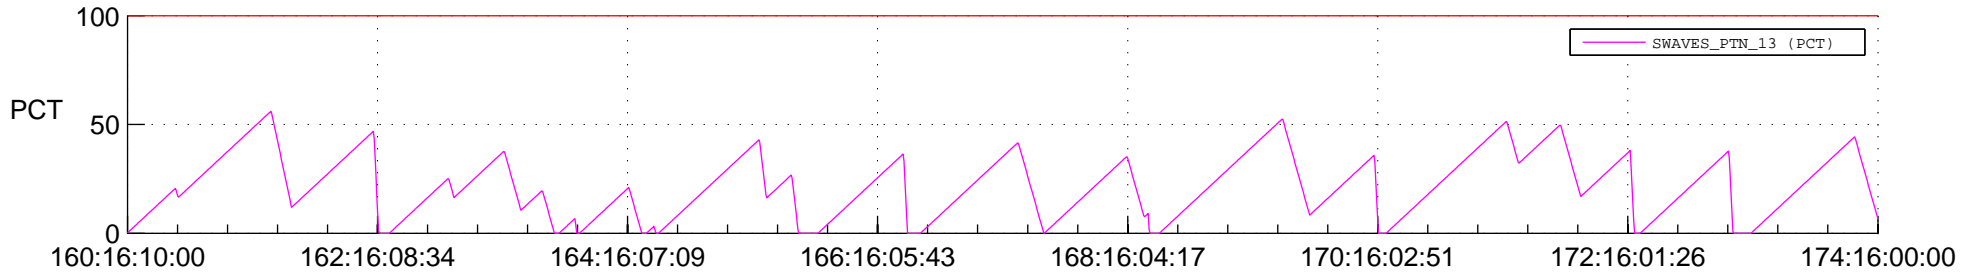

STEREO BEHIND SSR PCT Full Prediction

SWAVES_Percent_Full_Prediction

IMPACT_Percent_Full_Prediction

PLASTIC_Percent_Full_Prediction

Spacecraft_DownLink_Rate