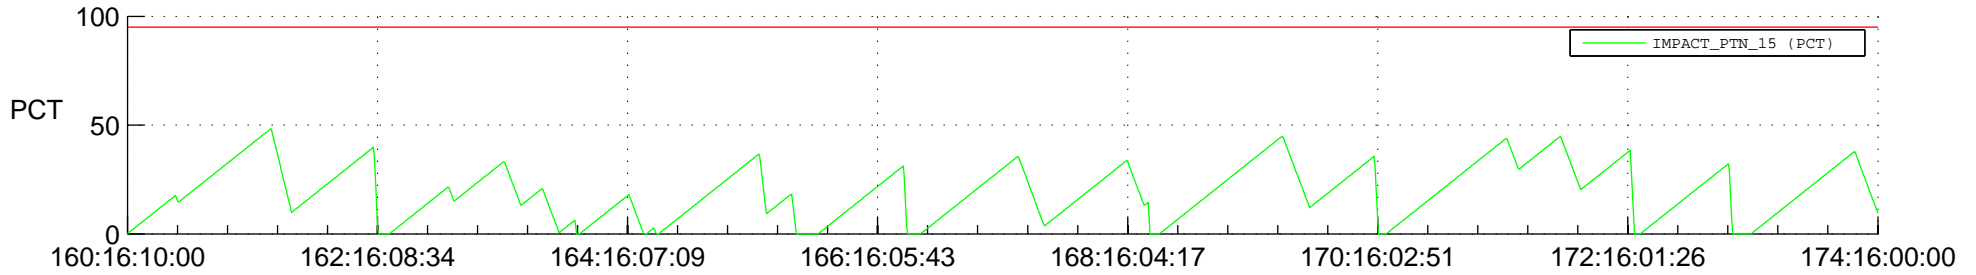

STEREO BEHIND SSR PCT Full Prediction

SWAVES_Percent_Full_Prediction

IMPACT_Percent_Full_Prediction

PLASTIC_Percent_Full_Prediction

Spacecraft_DownLink_Rate