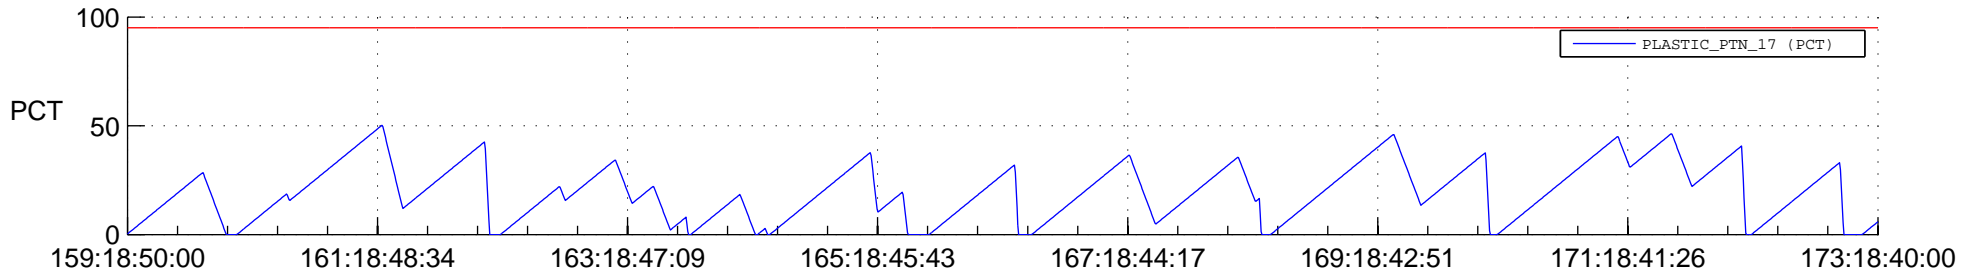

STEREO BEHIND SSR PCT Full Prediction

SWAVES_Percent_Full_Prediction

IMPACT_Percent_Full_Prediction

PLASTIC_Percent_Full_Prediction

Spacecraft_DownLink_Rate