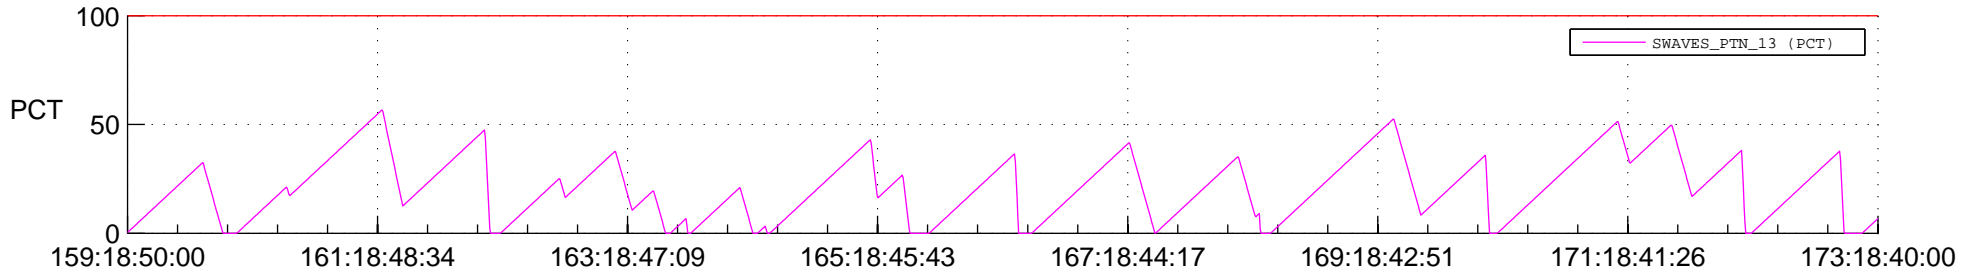

STEREO BEHIND SSR PCT Full Prediction

SWAVES_Percent_Full_Prediction

IMPACT_Percent_Full_Prediction

PLASTIC_Percent_Full_Prediction

Spacecraft_DownLink_Rate