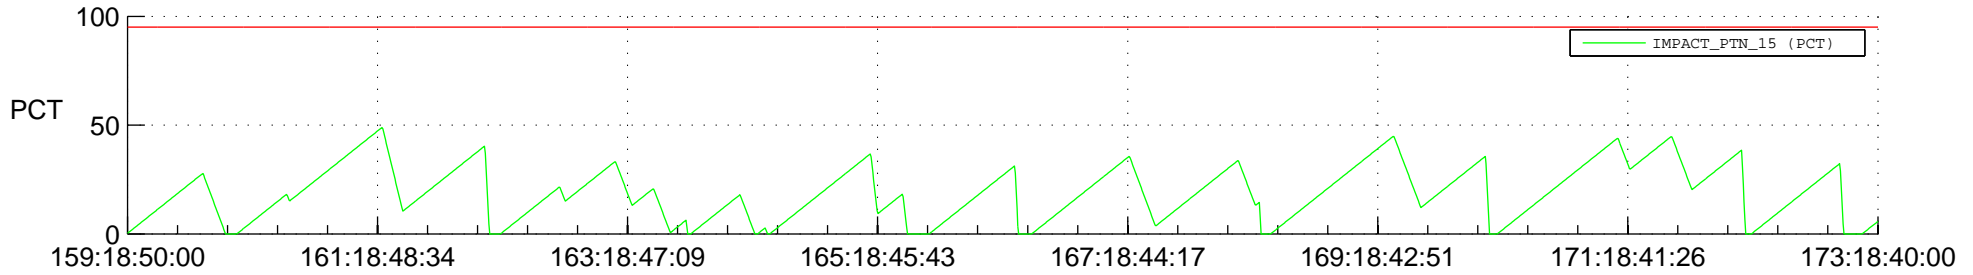

STEREO BEHIND SSR PCT Full Prediction

SWAVES_Percent_Full_Prediction

IMPACT_Percent_Full_Prediction

PLASTIC_Percent_Full_Prediction

Spacecraft_DownLink_Rate