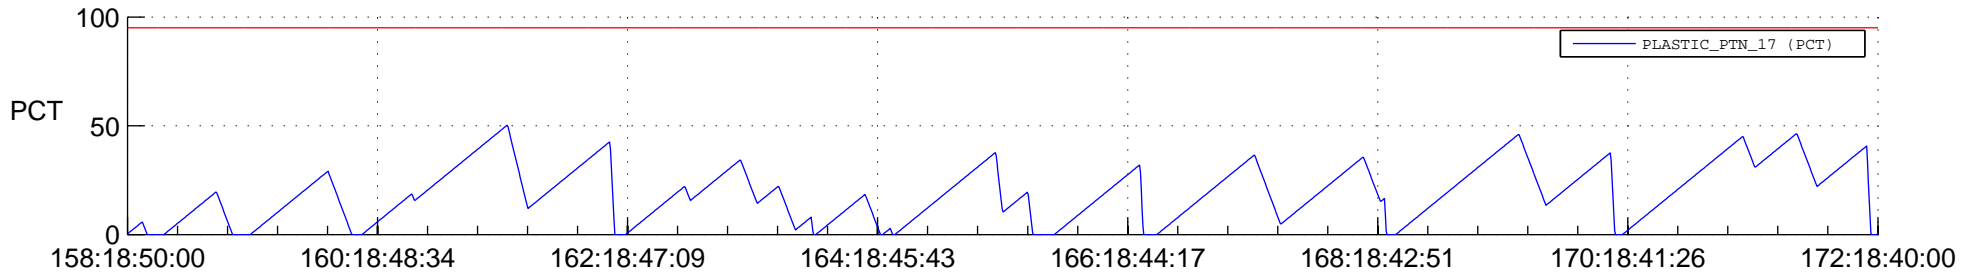

PLASTIC_Percent_Full_Prediction