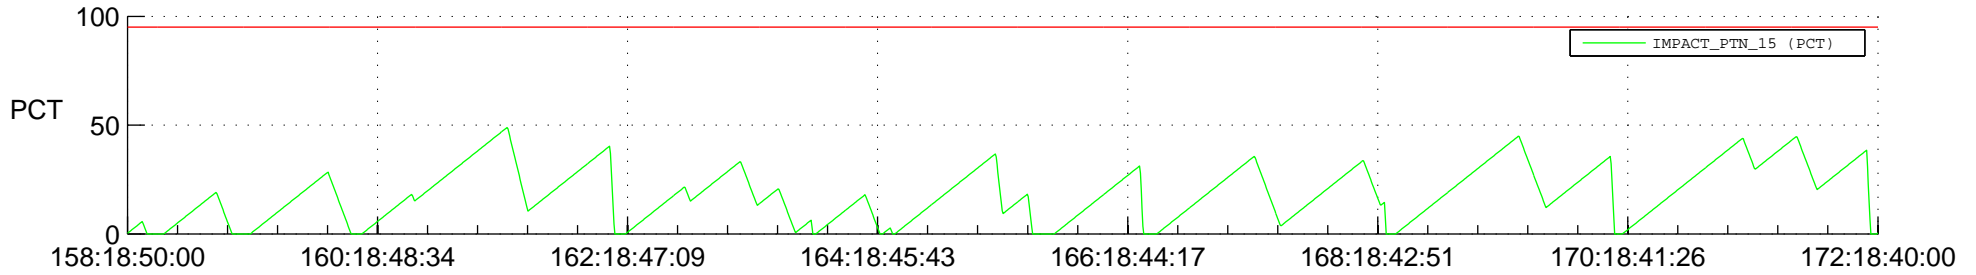

IMPACT_Percent_Full_Prediction