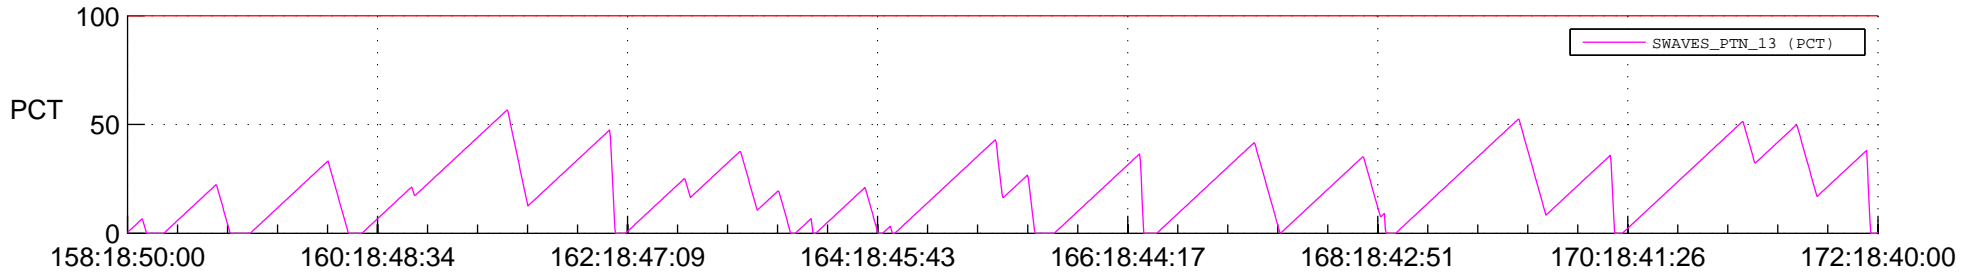

# STEREO BEHIND SSR PCT Full Prediction

## SWAVES\_Percent\_Full\_Prediction