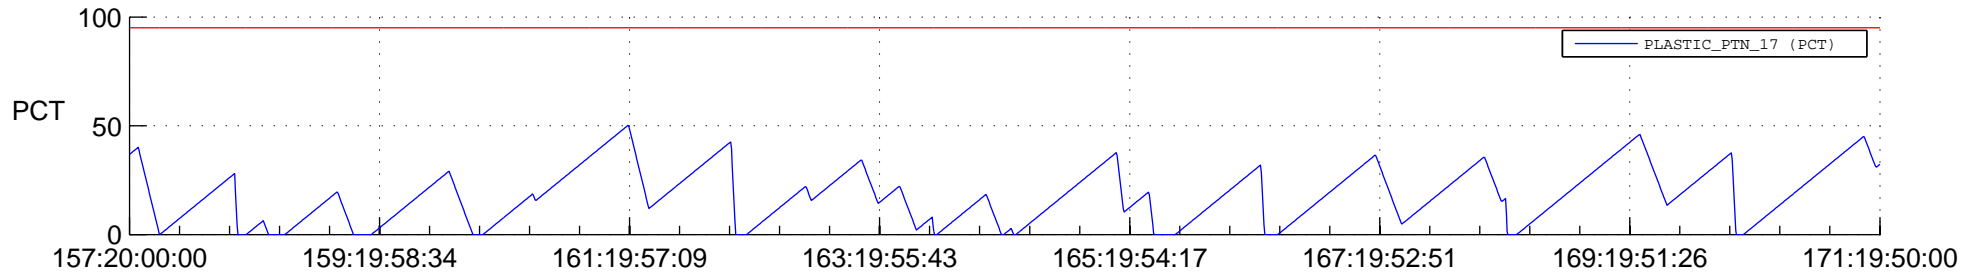

STEREO BEHIND SSR PCT Full Prediction

SWAVES_Percent_Full_Prediction

IMPACT_Percent_Full_Prediction

PLASTIC_Percent_Full_Prediction

Spacecraft_DownLink_Rate