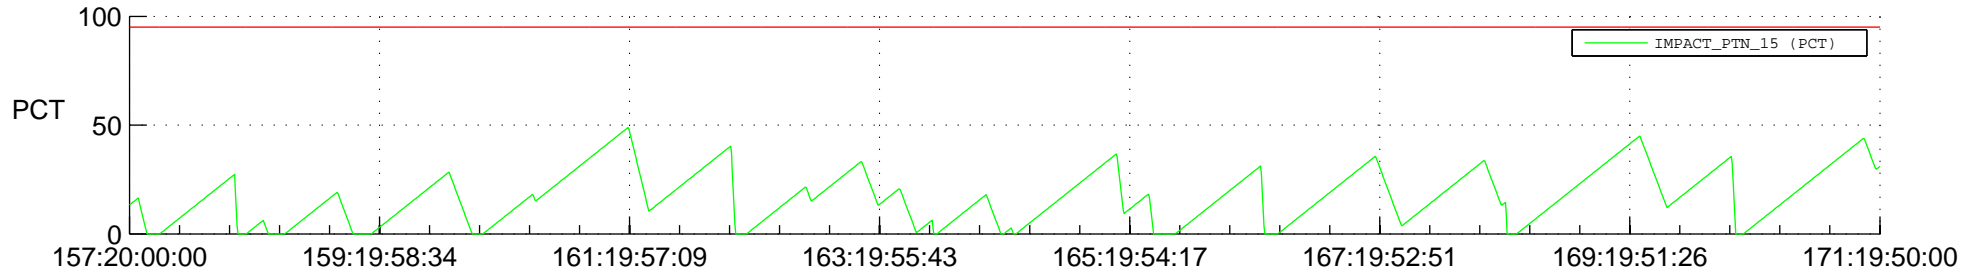

STEREO BEHIND SSR PCT Full Prediction

SWAVES_Percent_Full_Prediction

IMPACT_Percent_Full_Prediction

PLASTIC_Percent_Full_Prediction

Spacecraft_DownLink_Rate