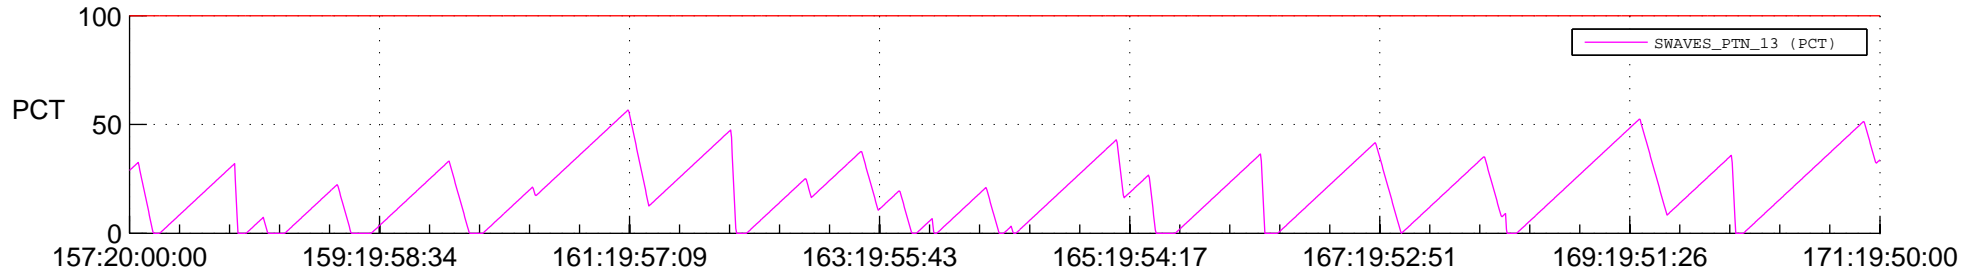

STEREO BEHIND SSR PCT Full Prediction

SWAVES_Percent_Full_Prediction

IMPACT_Percent_Full_Prediction

PLASTIC_Percent_Full_Prediction

Spacecraft_DownLink_Rate