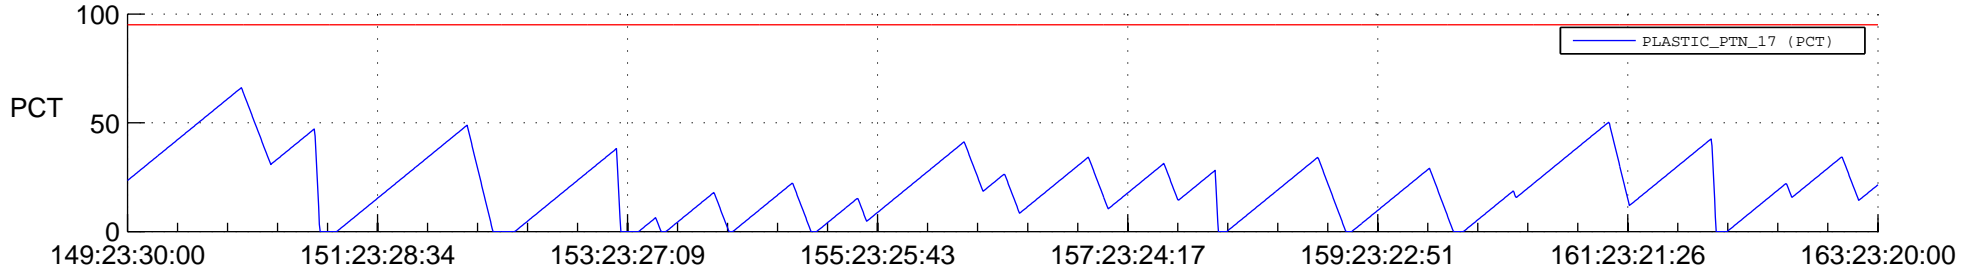

STEREO BEHIND SSR PCT Full Prediction

SWAVES_Percent_Full_Prediction

IMPACT_Percent_Full_Prediction

PLASTIC_Percent_Full_Prediction

Spacecraft_DownLink_Rate