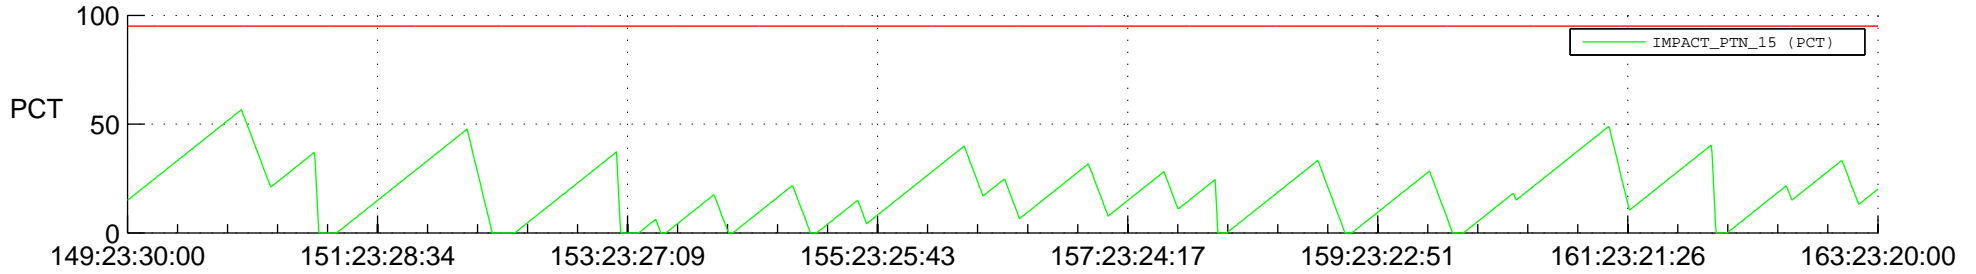

STEREO BEHIND SSR PCT Full Prediction

SWAVES_Percent_Full_Prediction

IMPACT_Percent_Full_Prediction

PLASTIC_Percent_Full_Prediction

Spacecraft_DownLink_Rate