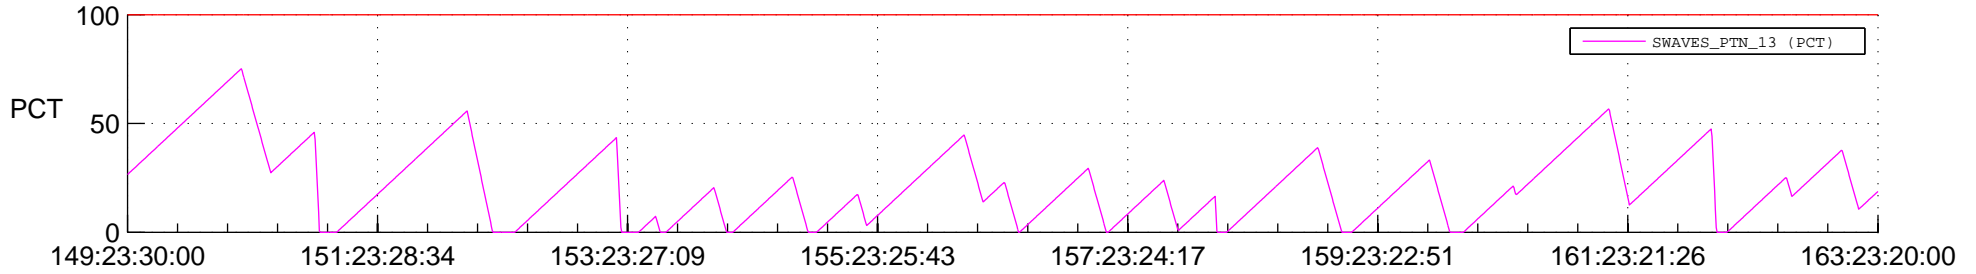

STEREO BEHIND SSR PCT Full Prediction

SWAVES_Percent_Full_Prediction

IMPACT_Percent_Full_Prediction

PLASTIC_Percent_Full_Prediction

Spacecraft_DownLink_Rate