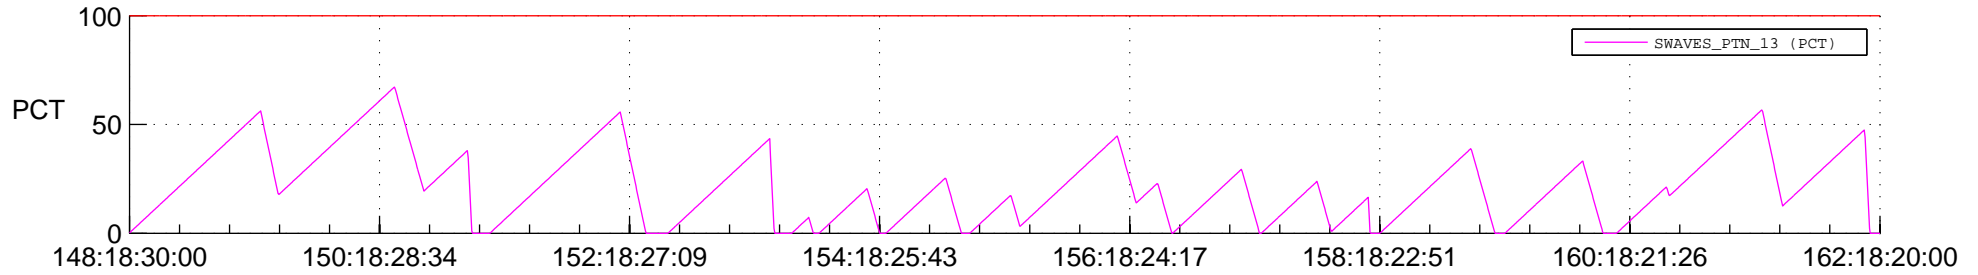

STEREO BEHIND SSR PCT Full Prediction

SWAVES_Percent_Full_Prediction

IMPACT_Percent_Full_Prediction

PLASTIC_Percent_Full_Prediction

Spacecraft_DownLink_Rate

Ground Time (2013:148:18:30:00.000 -2013:162:18:20:00.000)