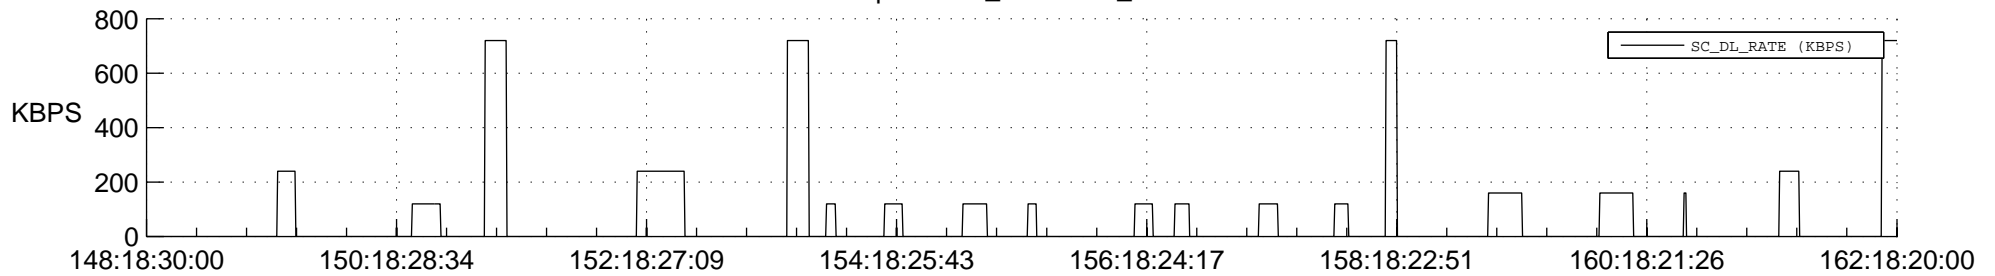

STEREO BEHIND SSR PCT Full Prediction

SWAVES_Percent_Full_Prediction

IMPACT_Percent_Full_Prediction

PLASTIC_Percent_Full_Prediction

Spacecraft_DownLink_Rate

Ground Time (2013:148:18:30:00.000 -2013:162:18:20:00.000)