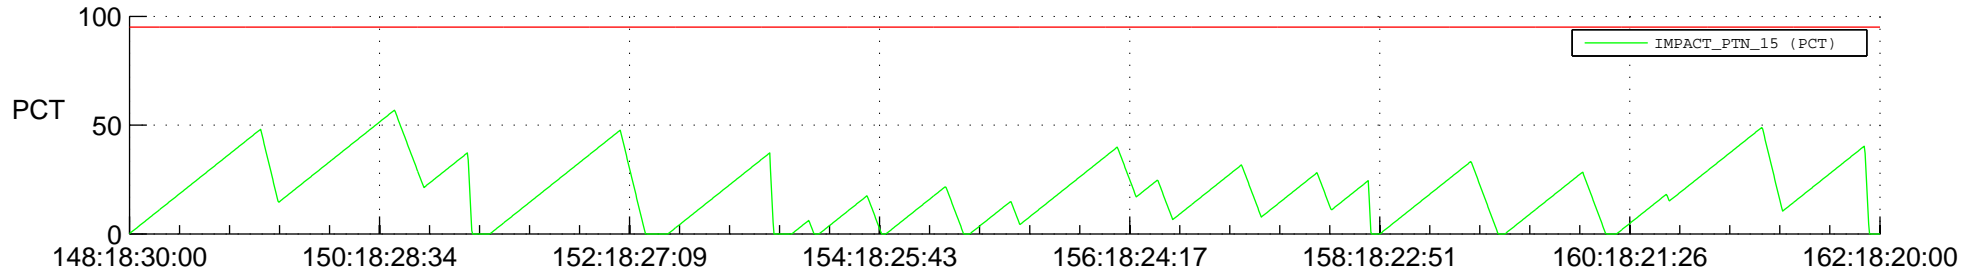

STEREO BEHIND SSR PCT Full Prediction

SWAVES_Percent_Full_Prediction

IMPACT_Percent_Full_Prediction

PLASTIC_Percent_Full_Prediction

Spacecraft_DownLink_Rate

Ground Time (2013:148:18:30:00.000 -2013:162:18:20:00.000)