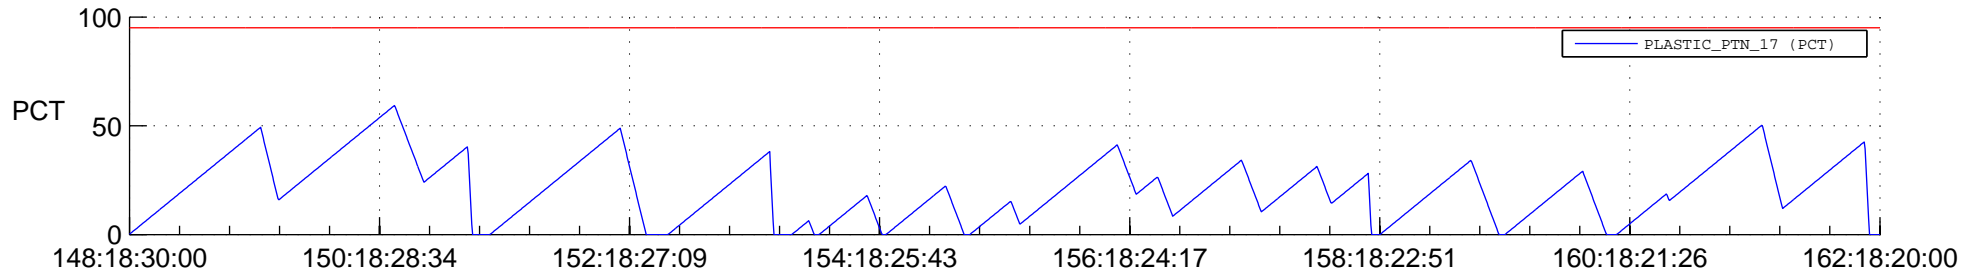

STEREO BEHIND SSR PCT Full Prediction

SWAVES_Percent_Full_Prediction

IMPACT_Percent_Full_Prediction

PLASTIC_Percent_Full_Prediction

Spacecraft_DownLink_Rate

Ground Time (2013:148:18:30:00.000 -2013:162:18:20:00.000)