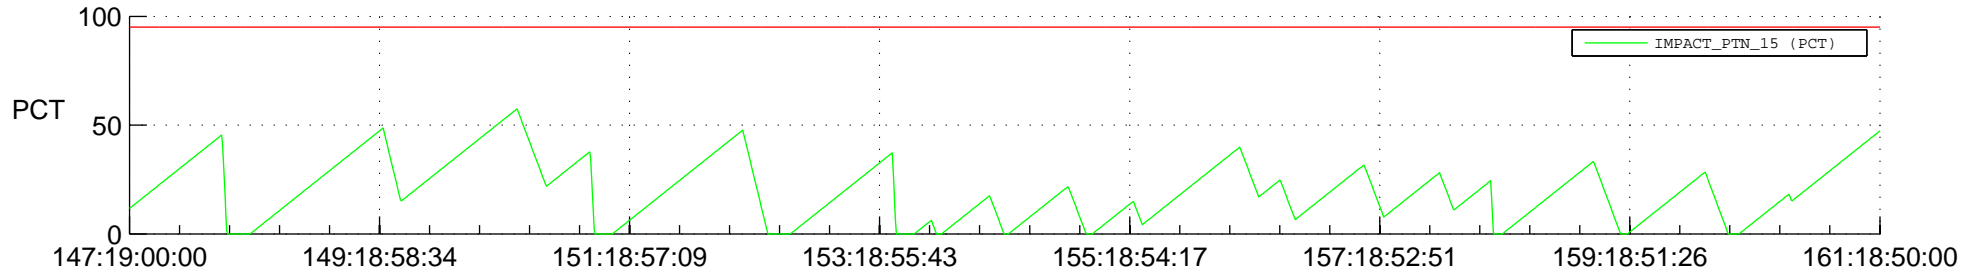

STEREO BEHIND SSR PCT Full Prediction

SWAVES_Percent_Full_Prediction

IMPACT_Percent_Full_Prediction

PLASTIC_Percent_Full_Prediction

Spacecraft_DownLink_Rate

Ground Time (2013:147:19:00:00.000 -2013:161:18:50:00.000)