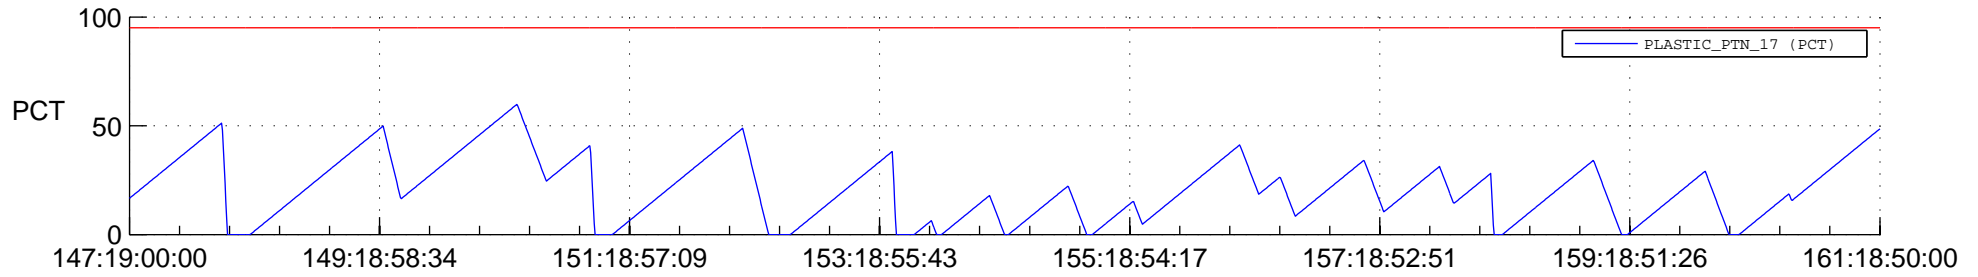

STEREO BEHIND SSR PCT Full Prediction

SWAVES_Percent_Full_Prediction

IMPACT_Percent_Full_Prediction

PLASTIC_Percent_Full_Prediction

Spacecraft_DownLink_Rate

Ground Time (2013:147:19:00:00.000 -2013:161:18:50:00.000)