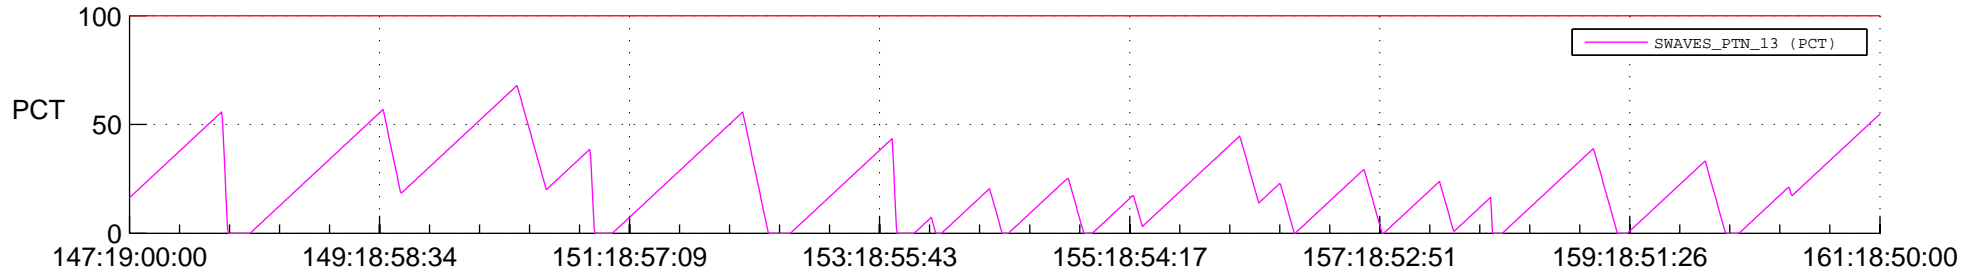

STEREO BEHIND SSR PCT Full Prediction

SWAVES_Percent_Full_Prediction

IMPACT_Percent_Full_Prediction

PLASTIC_Percent_Full_Prediction

Spacecraft_DownLink_Rate

Ground Time (2013:147:19:00:00.000 -2013:161:18:50:00.000)