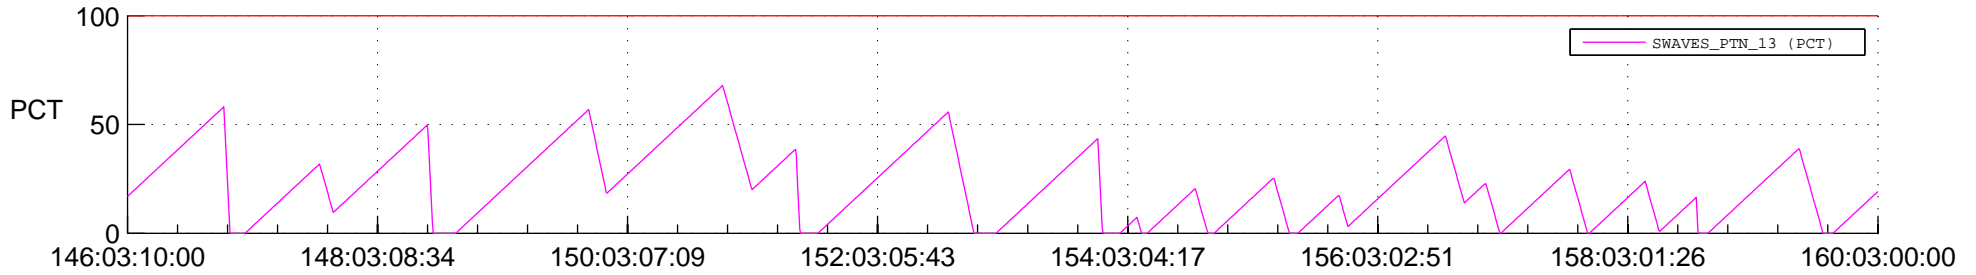

# STEREO BEHIND SSR PCT Full Prediction

## SWAVES\_Percent\_Full\_Prediction