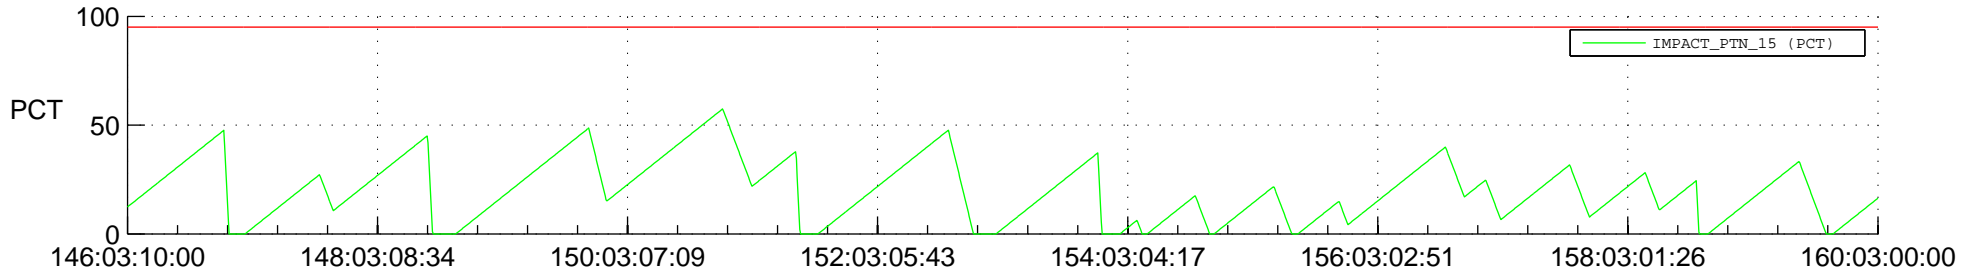

IMPACT_Percent_Full_Prediction