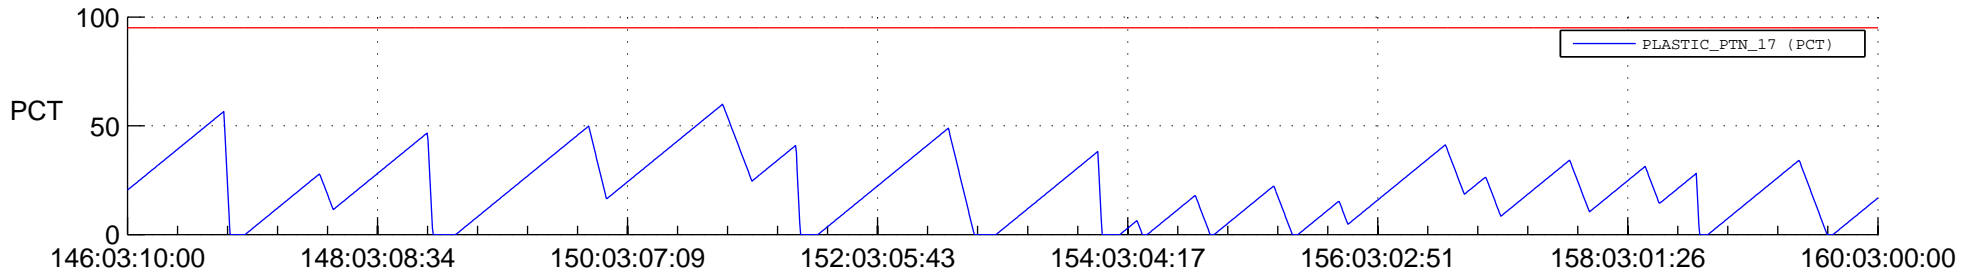

PLASTIC_Percent_Full_Prediction