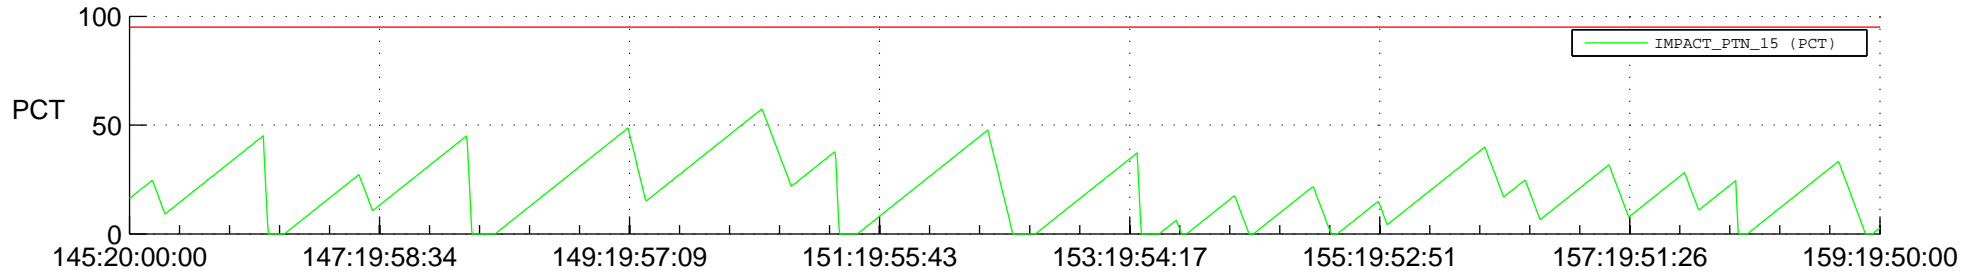

IMPACT_Percent_Full_Prediction