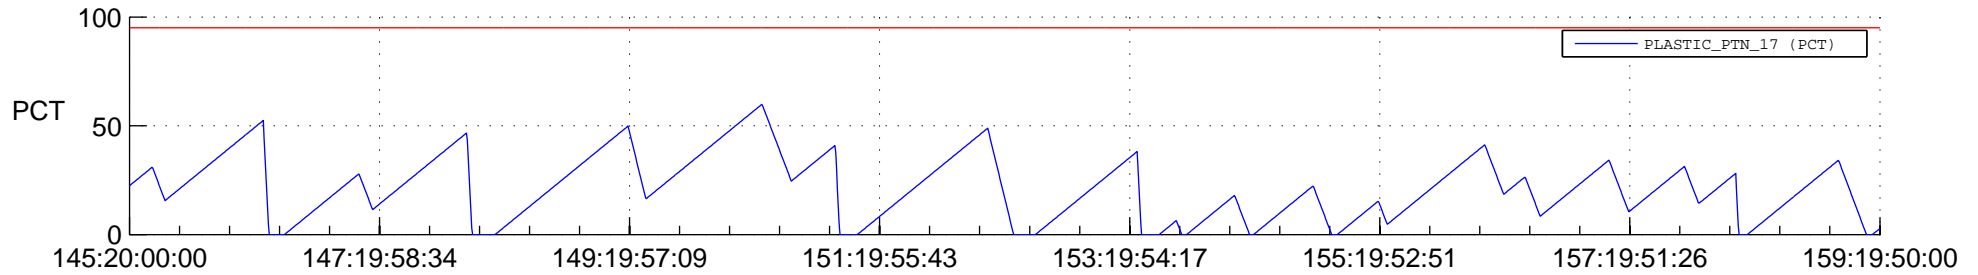

PLASTIC_Percent_Full_Prediction