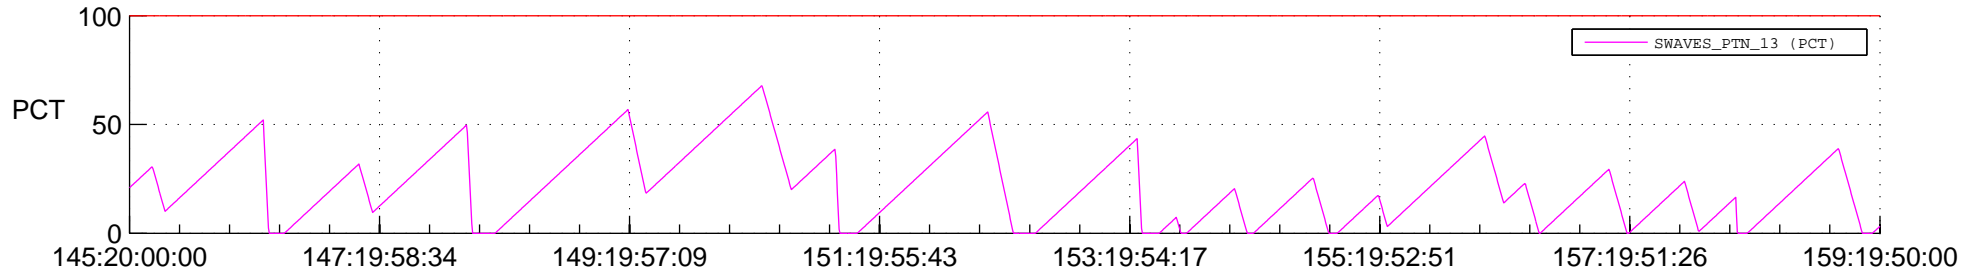

# STEREO BEHIND SSR PCT Full Prediction

## SWAVES\_Percent\_Full\_Prediction