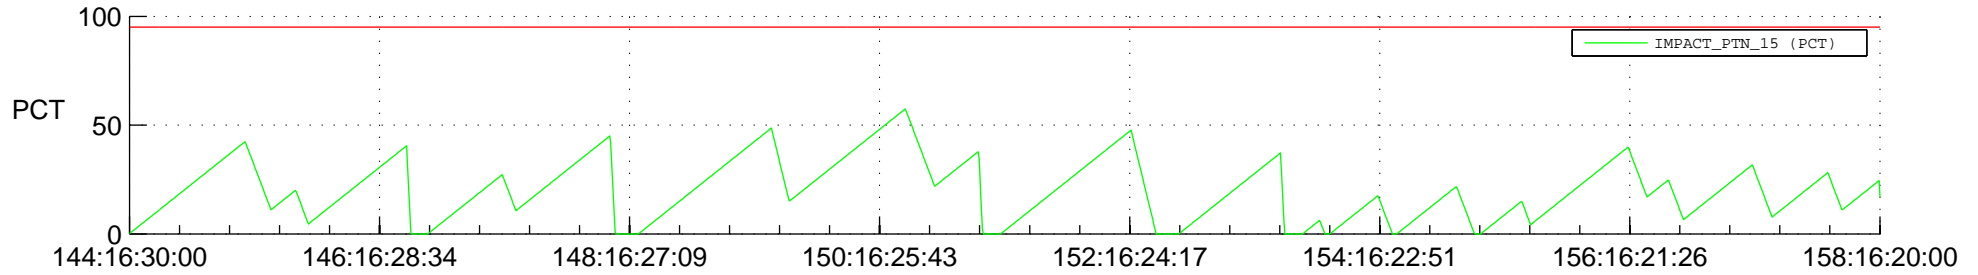

STEREO BEHIND SSR PCT Full Prediction

SWAVES_Percent_Full_Prediction

IMPACT_Percent_Full_Prediction

PLASTIC_Percent_Full_Prediction

Spacecraft_DownLink_Rate

Ground Time (2013:144:16:30:00.000 -2013:158:16:20:00.000)