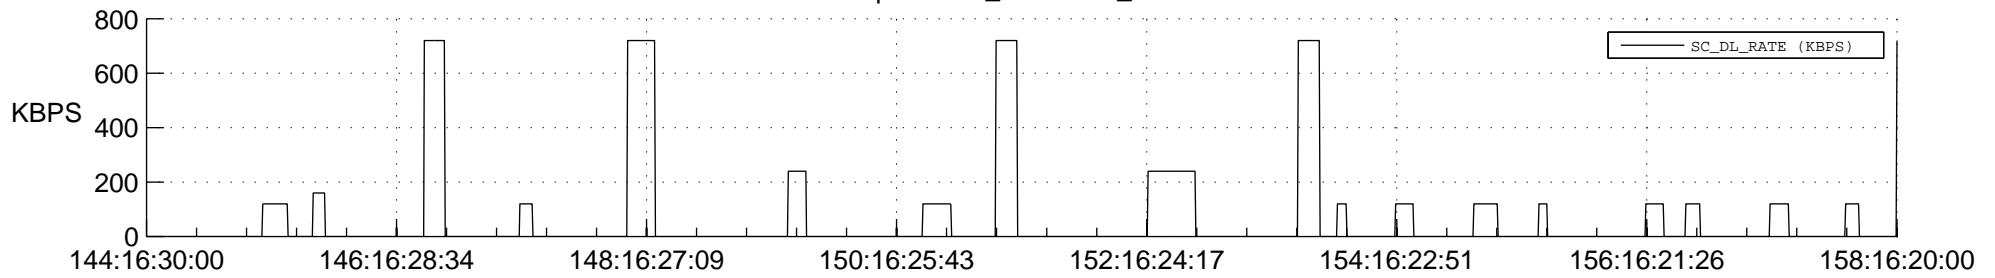

STEREO BEHIND SSR PCT Full Prediction

SWAVES_Percent_Full_Prediction

IMPACT_Percent_Full_Prediction

PLASTIC_Percent_Full_Prediction

Spacecraft_DownLink_Rate

Ground Time (2013:144:16:30:00.000 -2013:158:16:20:00.000)