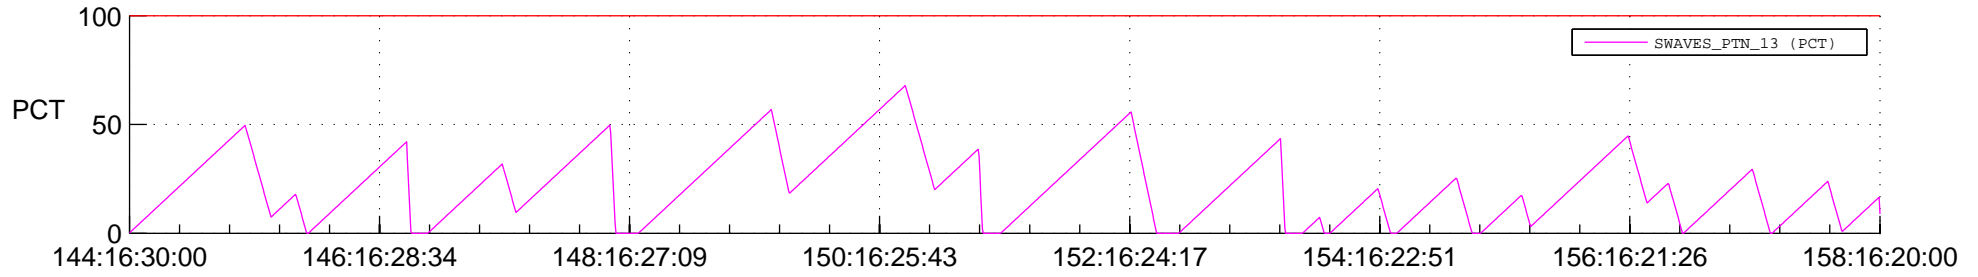

STEREO BEHIND SSR PCT Full Prediction

SWAVES_Percent_Full_Prediction

IMPACT_Percent_Full_Prediction

PLASTIC_Percent_Full_Prediction

Spacecraft_DownLink_Rate

Ground Time (2013:144:16:30:00.000 -2013:158:16:20:00.000)