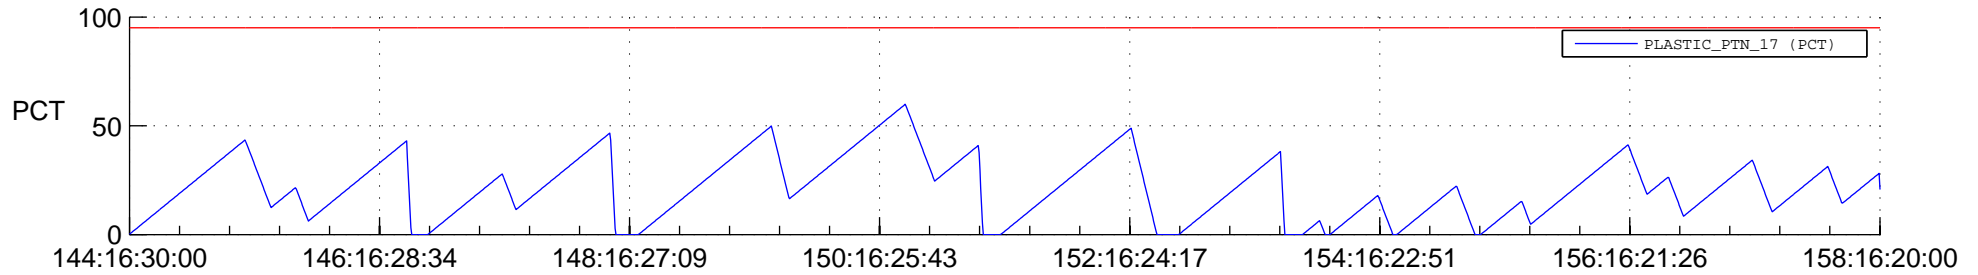

STEREO BEHIND SSR PCT Full Prediction

SWAVES_Percent_Full_Prediction

IMPACT_Percent_Full_Prediction

PLASTIC_Percent_Full_Prediction

Spacecraft_DownLink_Rate

Ground Time (2013:144:16:30:00.000 -2013:158:16:20:00.000)