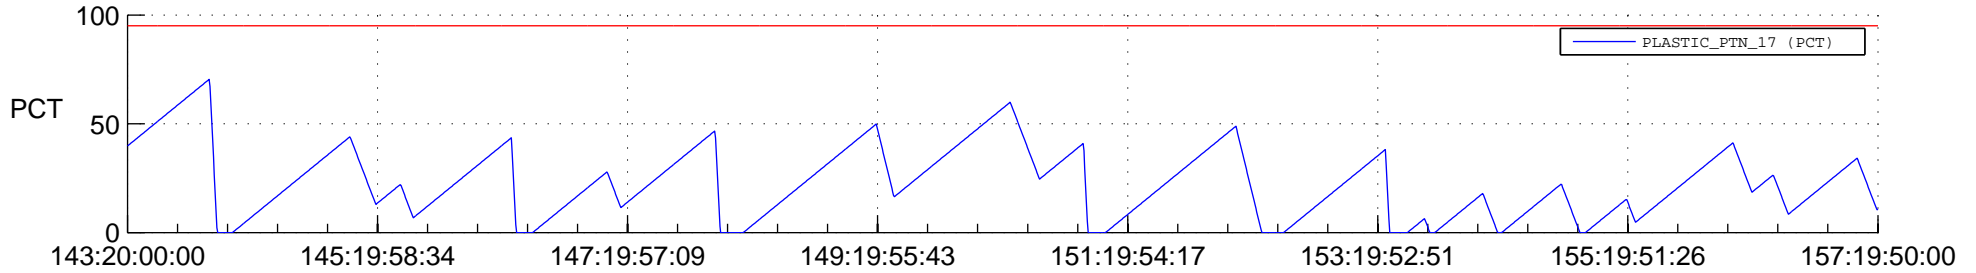

STEREO BEHIND SSR PCT Full Prediction

SWAVES_Percent_Full_Prediction

IMPACT_Percent_Full_Prediction

PLASTIC_Percent_Full_Prediction

Spacecraft_DownLink_Rate

Ground Time (2013:143:20:00:00.000 -2013:157:19:50:00.000)