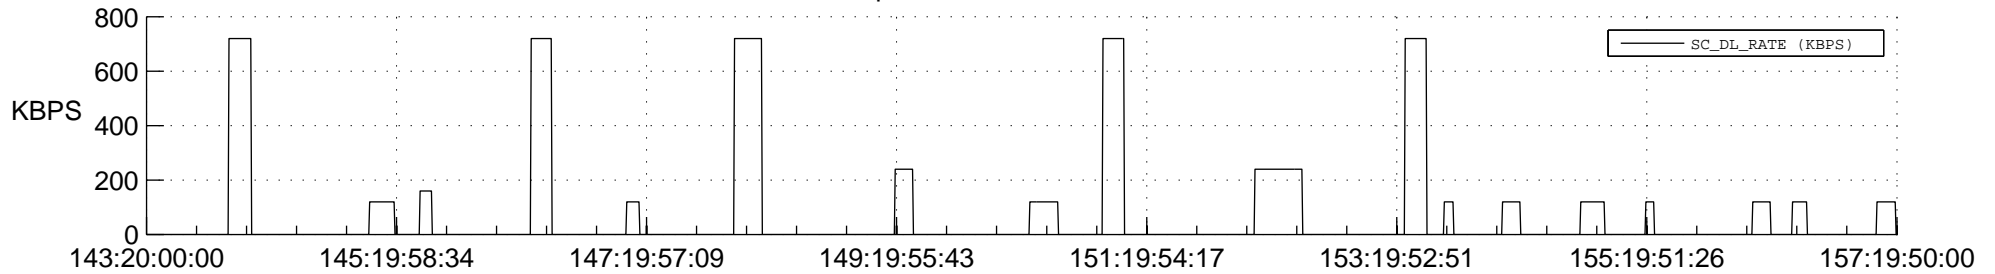

STEREO BEHIND SSR PCT Full Prediction

SWAVES_Percent_Full_Prediction

IMPACT_Percent_Full_Prediction

PLASTIC_Percent_Full_Prediction

Spacecraft_DownLink_Rate

Ground Time (2013:143:20:00:00.000 -2013:157:19:50:00.000)