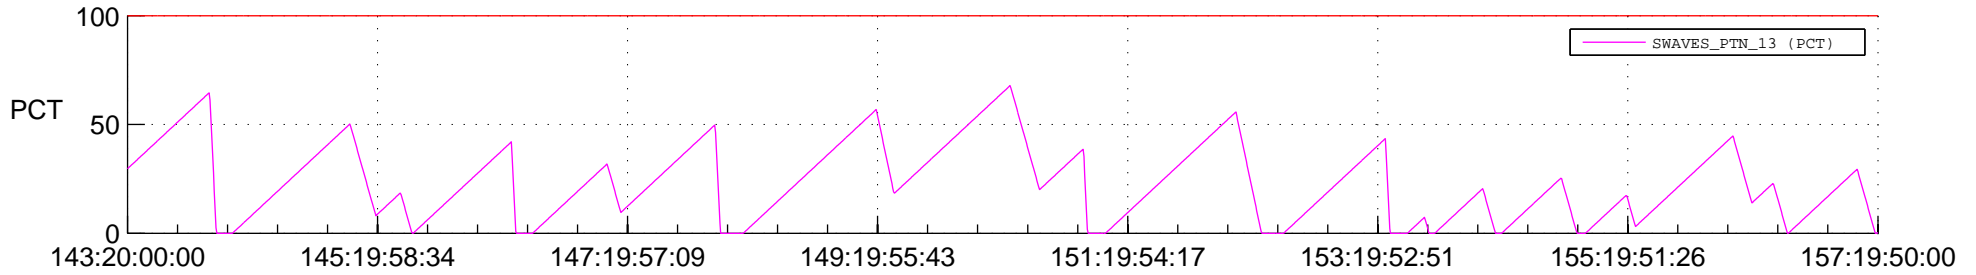

STEREO BEHIND SSR PCT Full Prediction

SWAVES_Percent_Full_Prediction

IMPACT_Percent_Full_Prediction

PLASTIC_Percent_Full_Prediction

Spacecraft_DownLink_Rate

Ground Time (2013:143:20:00:00.000 -2013:157:19:50:00.000)