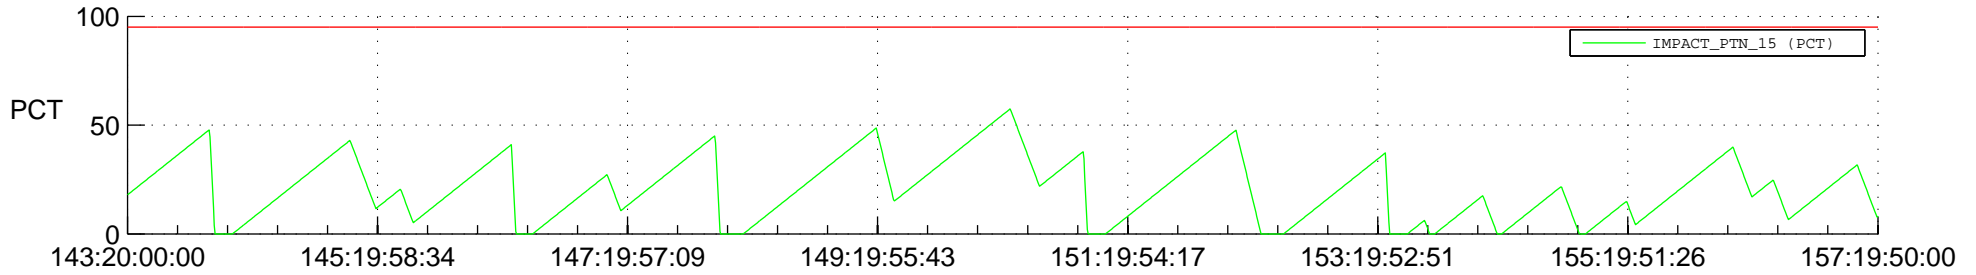

STEREO BEHIND SSR PCT Full Prediction

SWAVES_Percent_Full_Prediction

IMPACT_Percent_Full_Prediction

PLASTIC_Percent_Full_Prediction

Spacecraft_DownLink_Rate

Ground Time (2013:143:20:00:00.000 -2013:157:19:50:00.000)