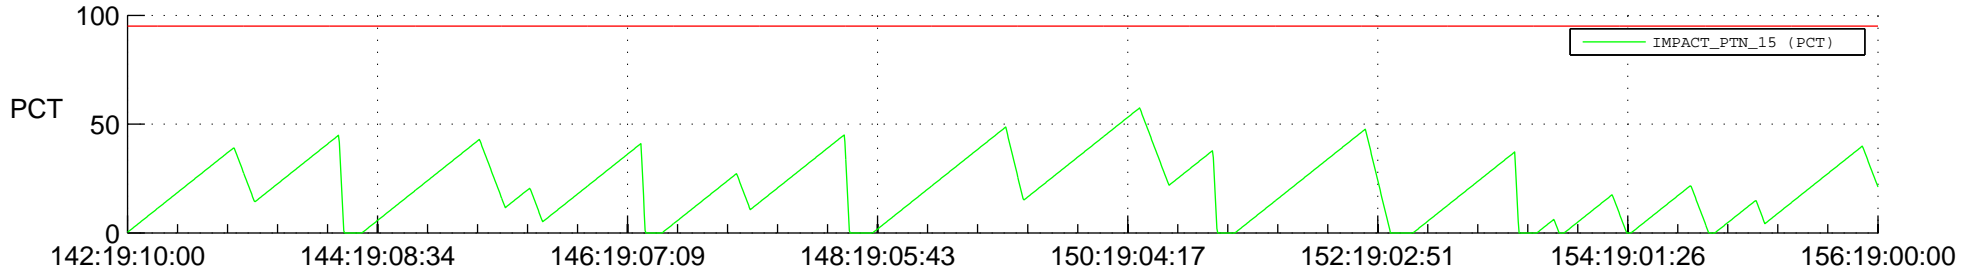

STEREO BEHIND SSR PCT Full Prediction

SWAVES_Percent_Full_Prediction

IMPACT_Percent_Full_Prediction

PLASTIC_Percent_Full_Prediction

Spacecraft_DownLink_Rate

Ground Time (2013:142:19:10:00.000 -2013:156:19:00:00.000)