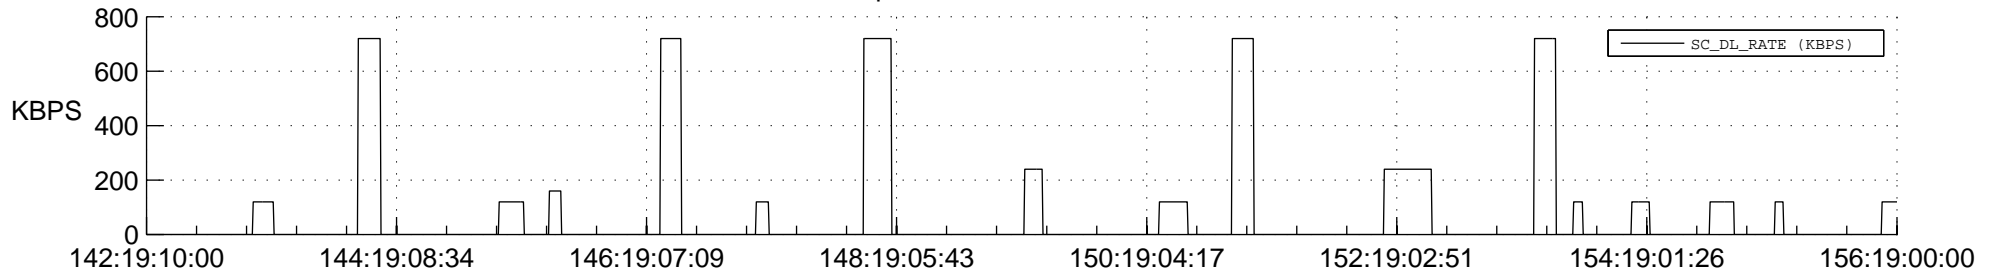

STEREO BEHIND SSR PCT Full Prediction

SWAVES_Percent_Full_Prediction

IMPACT_Percent_Full_Prediction

PLASTIC_Percent_Full_Prediction

Spacecraft_DownLink_Rate

Ground Time (2013:142:19:10:00.000 -2013:156:19:00:00.000)