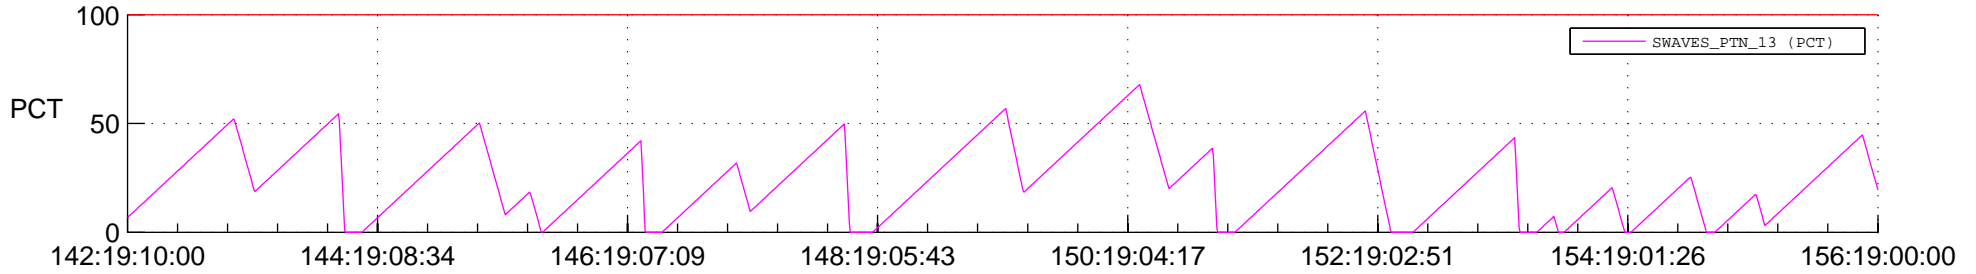

STEREO BEHIND SSR PCT Full Prediction

SWAVES_Percent_Full_Prediction

IMPACT_Percent_Full_Prediction

PLASTIC_Percent_Full_Prediction

Spacecraft_DownLink_Rate

Ground Time (2013:142:19:10:00.000 -2013:156:19:00:00.000)