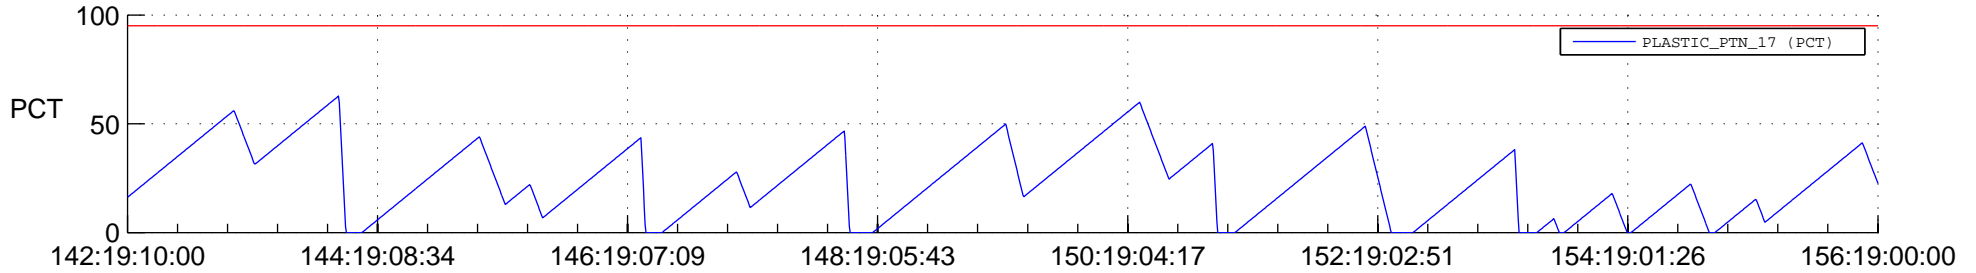

STEREO BEHIND SSR PCT Full Prediction

SWAVES_Percent_Full_Prediction

IMPACT_Percent_Full_Prediction

PLASTIC_Percent_Full_Prediction

Spacecraft_DownLink_Rate

Ground Time (2013:142:19:10:00.000 -2013:156:19:00:00.000)