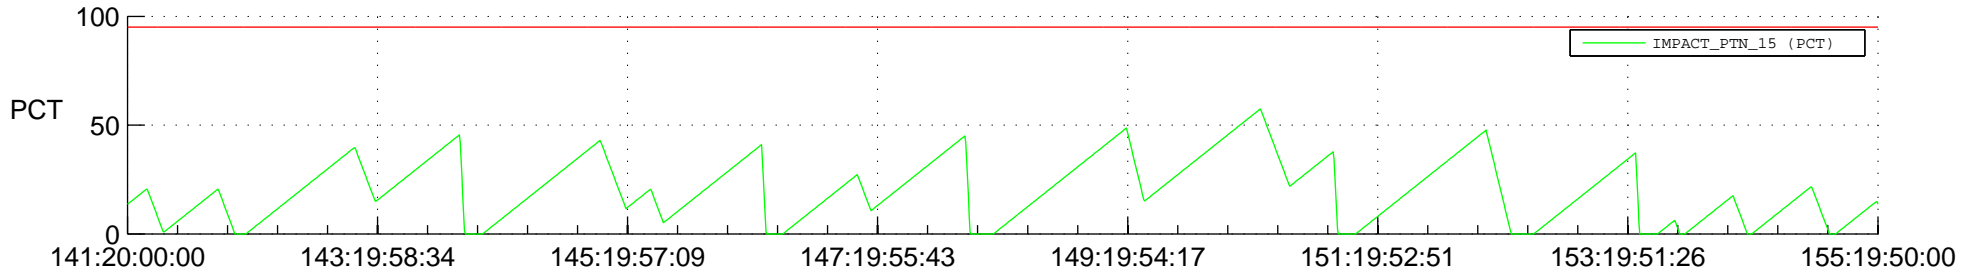

STEREO BEHIND SSR PCT Full Prediction

SWAVES_Percent_Full_Prediction

IMPACT_Percent_Full_Prediction

PLASTIC_Percent_Full_Prediction

Spacecraft_DownLink_Rate