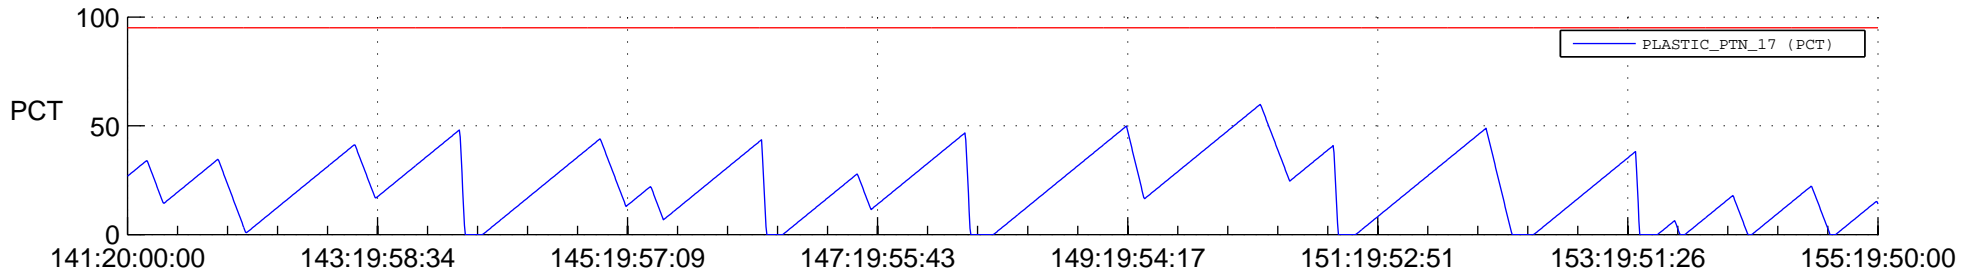

STEREO BEHIND SSR PCT Full Prediction

SWAVES_Percent_Full_Prediction

IMPACT_Percent_Full_Prediction

PLASTIC_Percent_Full_Prediction

Spacecraft_DownLink_Rate