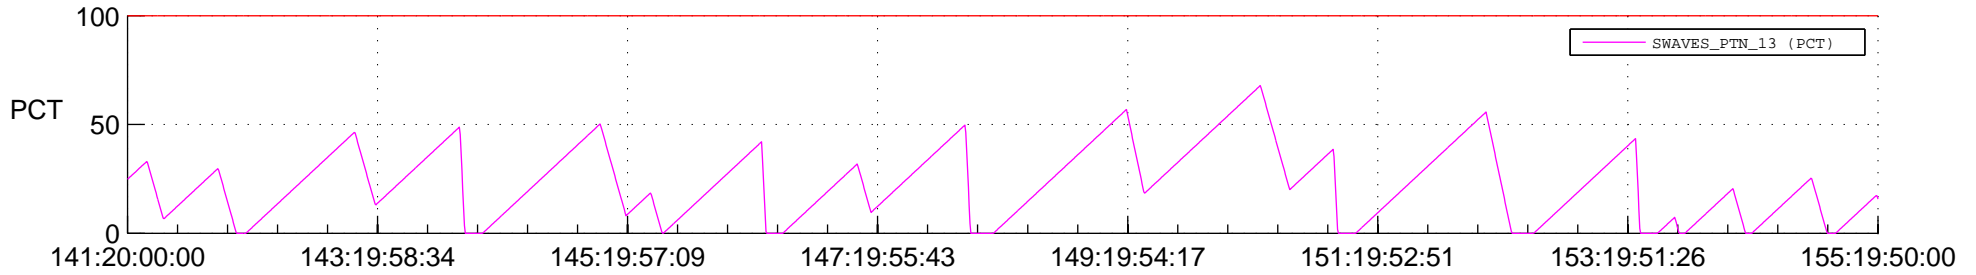

STEREO BEHIND SSR PCT Full Prediction

SWAVES_Percent_Full_Prediction

IMPACT_Percent_Full_Prediction

PLASTIC_Percent_Full_Prediction

Spacecraft_DownLink_Rate