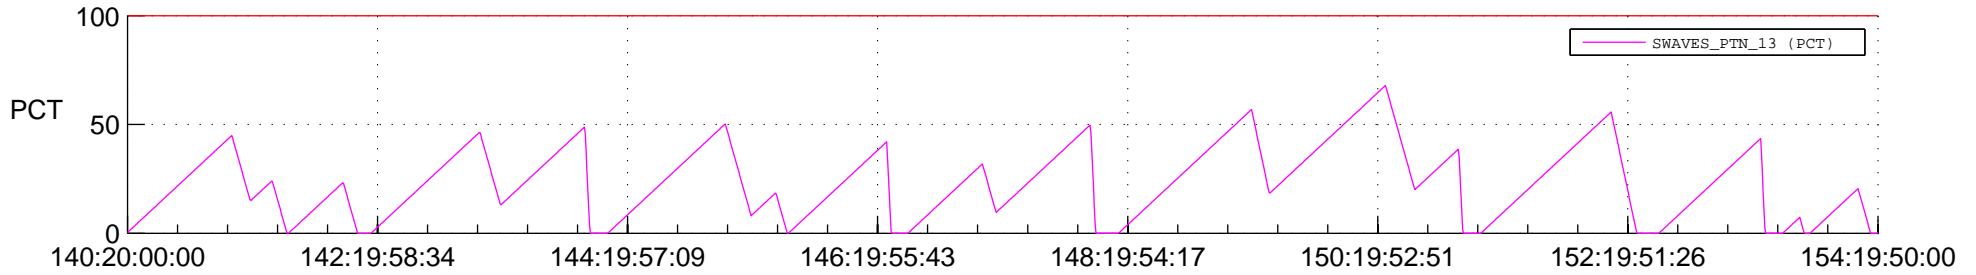

STEREO BEHIND SSR PCT Full Prediction

SWAVES_Percent_Full_Prediction

IMPACT_Percent_Full_Prediction

PLASTIC_Percent_Full_Prediction

Spacecraft_DownLink_Rate