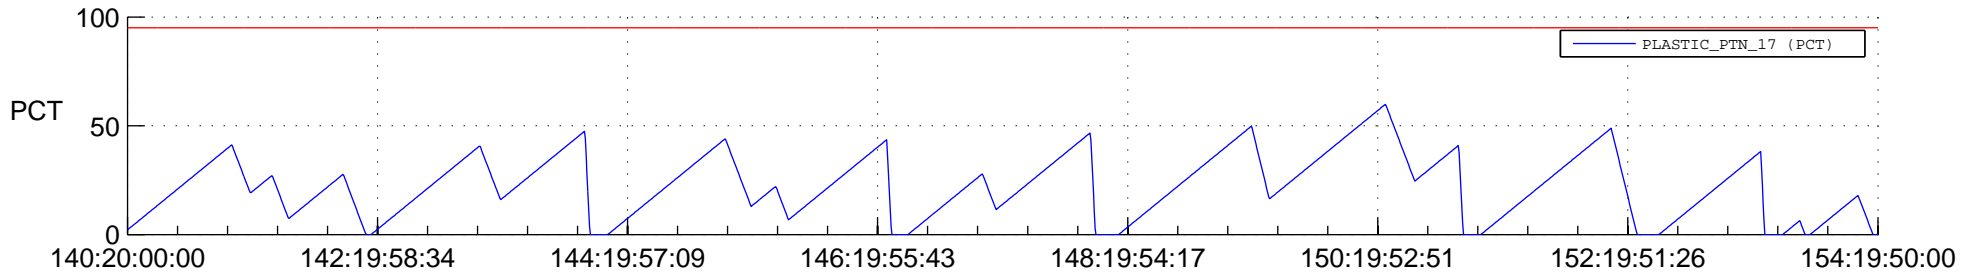

STEREO BEHIND SSR PCT Full Prediction

SWAVES_Percent_Full_Prediction

IMPACT_Percent_Full_Prediction

PLASTIC_Percent_Full_Prediction

Spacecraft_DownLink_Rate