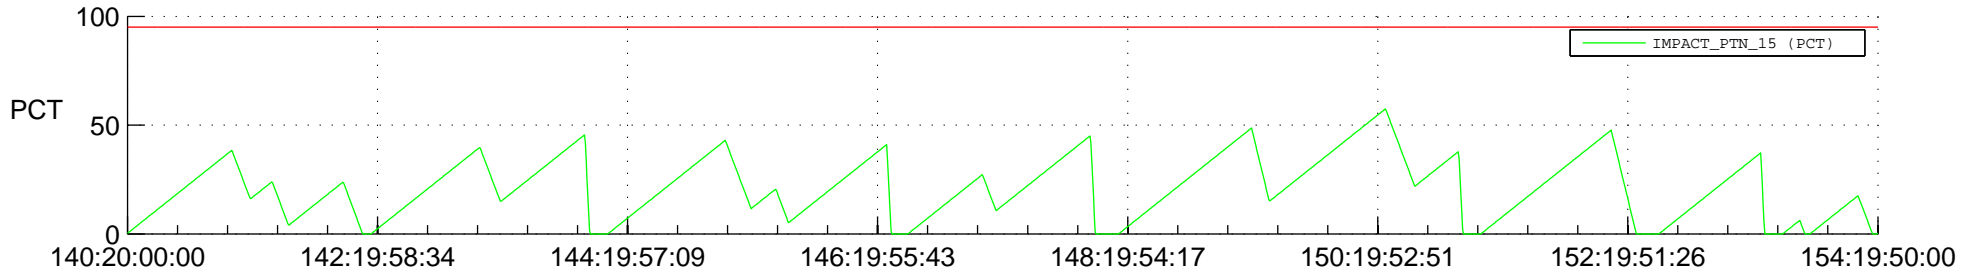

STEREO BEHIND SSR PCT Full Prediction

SWAVES_Percent_Full_Prediction

IMPACT_Percent_Full_Prediction

PLASTIC_Percent_Full_Prediction

Spacecraft_DownLink_Rate