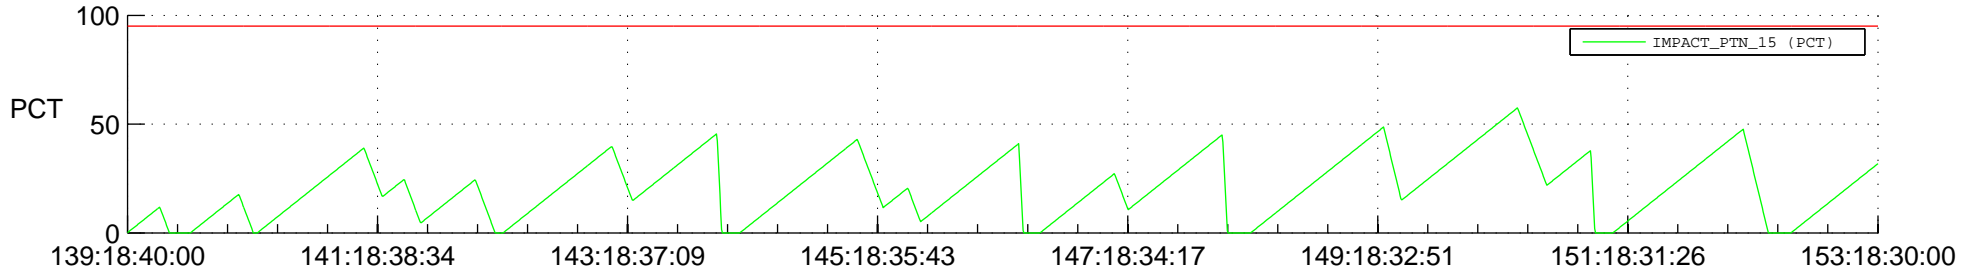

STEREO BEHIND SSR PCT Full Prediction

SWAVES_Percent_Full_Prediction

IMPACT_Percent_Full_Prediction

PLASTIC_Percent_Full_Prediction

Spacecraft_DownLink_Rate