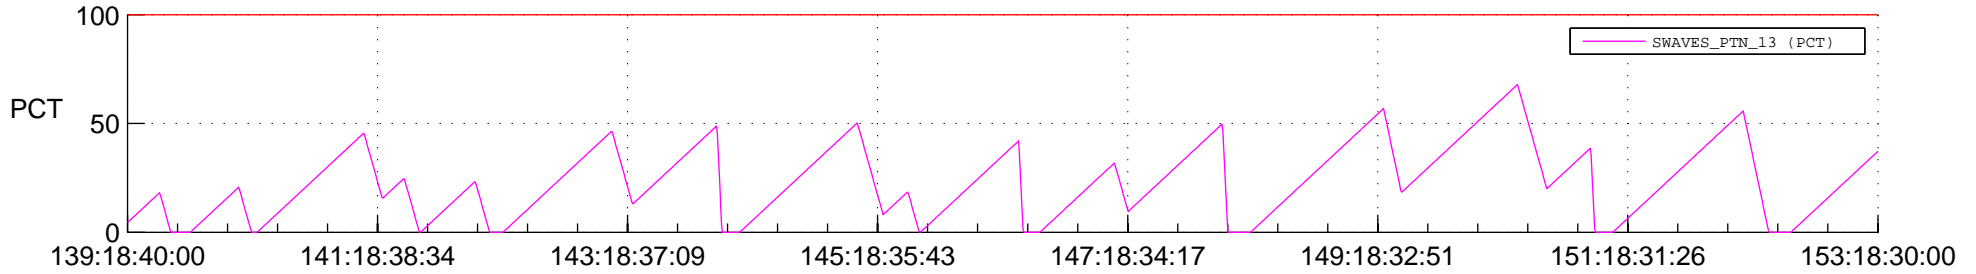

STEREO BEHIND SSR PCT Full Prediction

SWAVES_Percent_Full_Prediction

IMPACT_Percent_Full_Prediction

PLASTIC_Percent_Full_Prediction

Spacecraft_DownLink_Rate