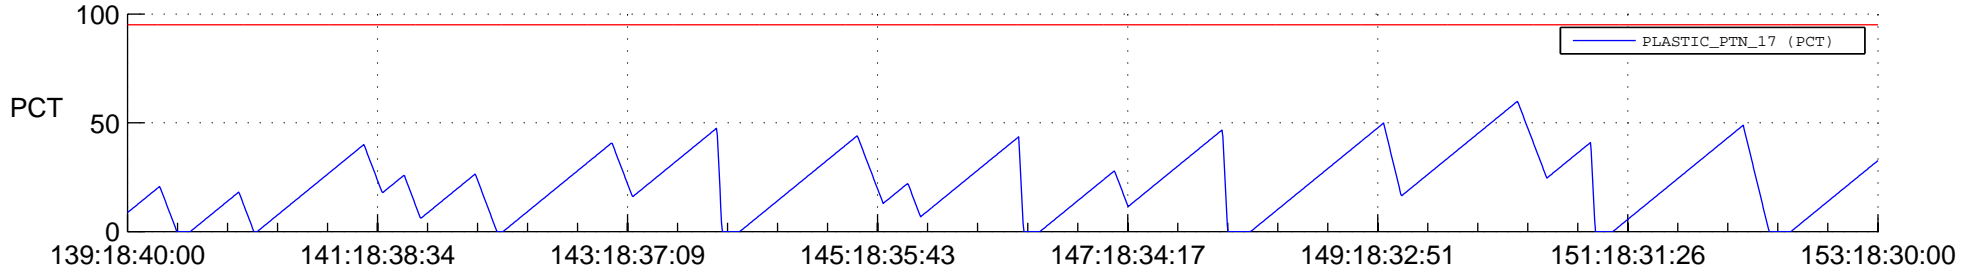

STEREO BEHIND SSR PCT Full Prediction

SWAVES_Percent_Full_Prediction

IMPACT_Percent_Full_Prediction

PLASTIC_Percent_Full_Prediction

Spacecraft_DownLink_Rate