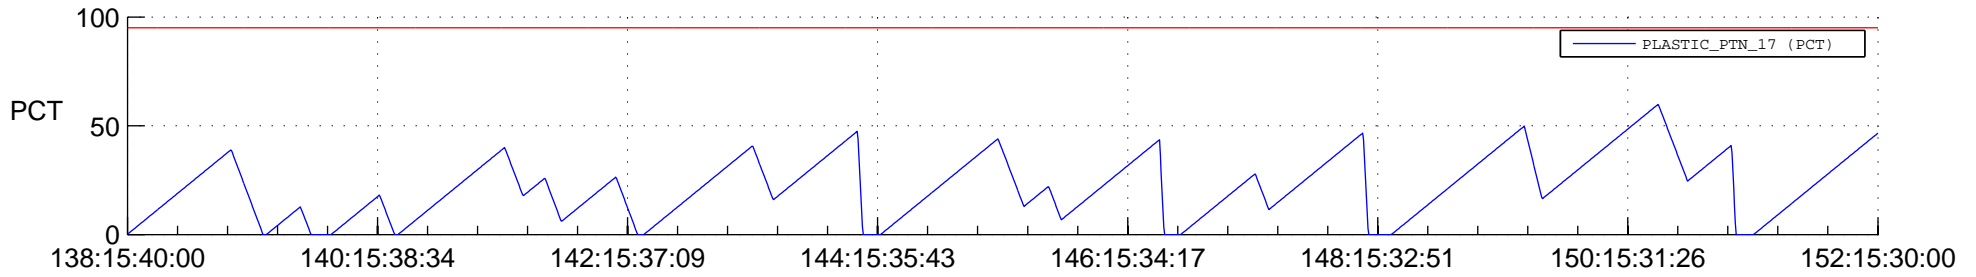

PLASTIC_Percent_Full_Prediction