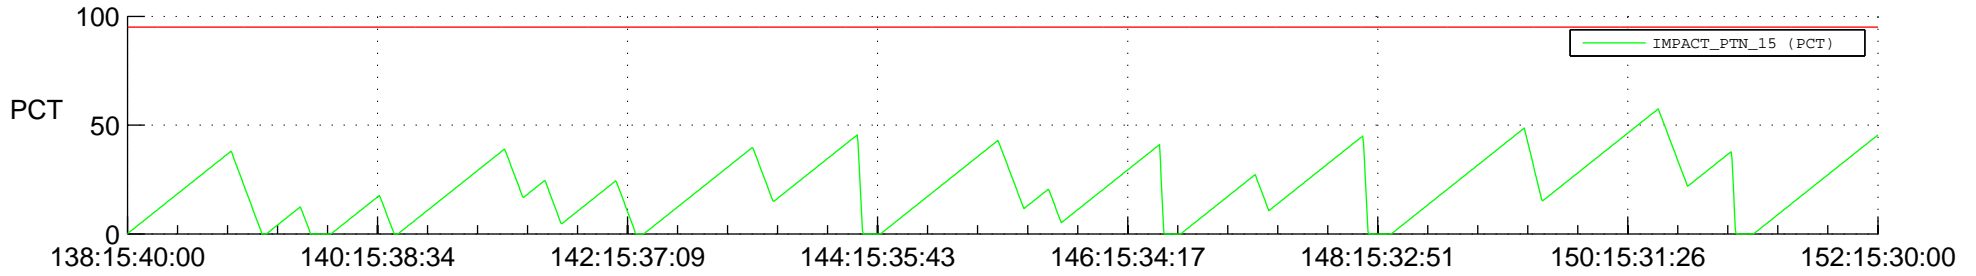

IMPACT_Percent_Full_Prediction