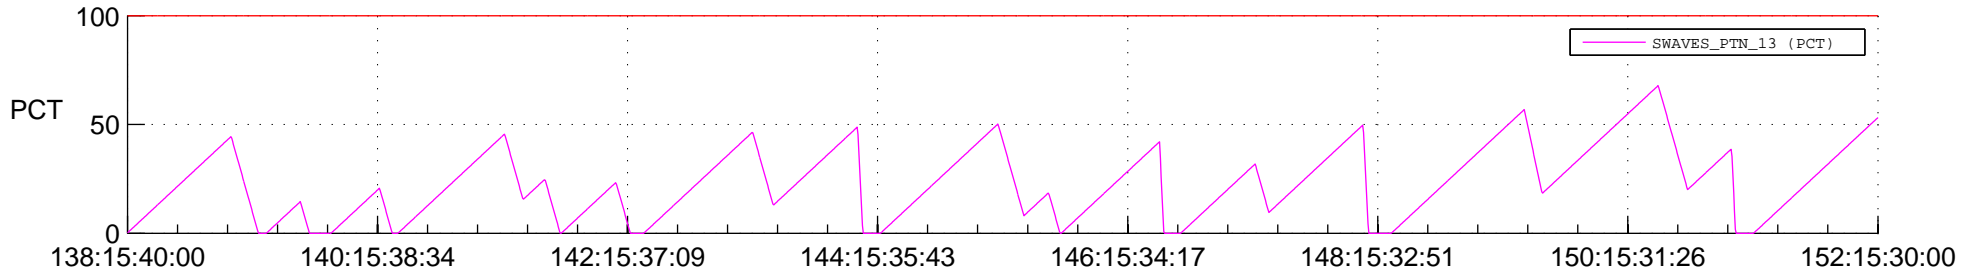

# STEREO BEHIND SSR PCT Full Prediction

## SWAVES\_Percent\_Full\_Prediction