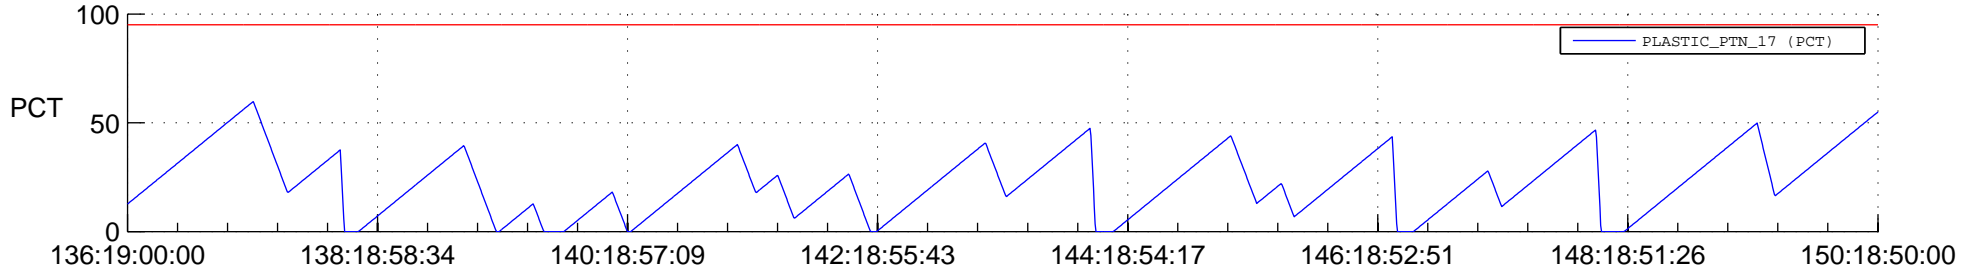

PLASTIC_Percent_Full_Prediction