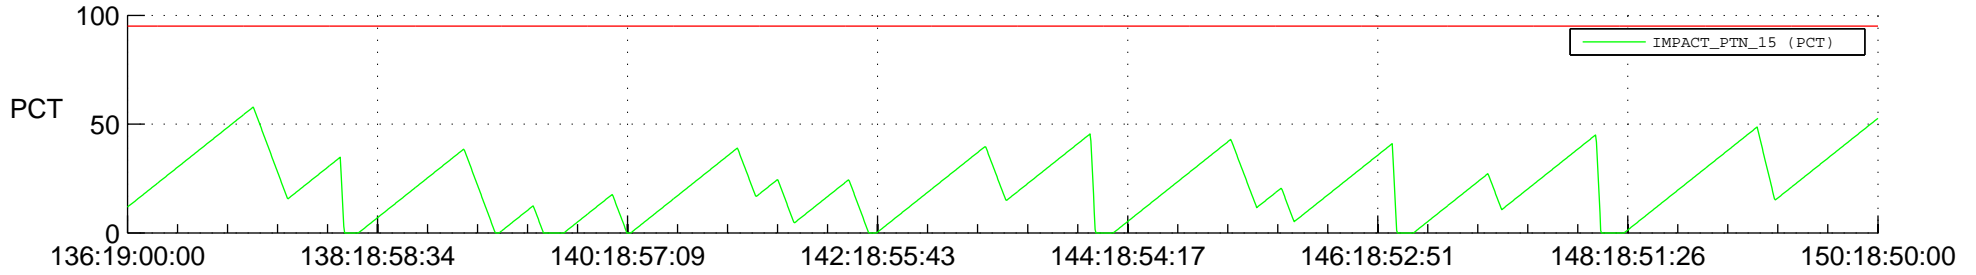

IMPACT_Percent_Full_Prediction