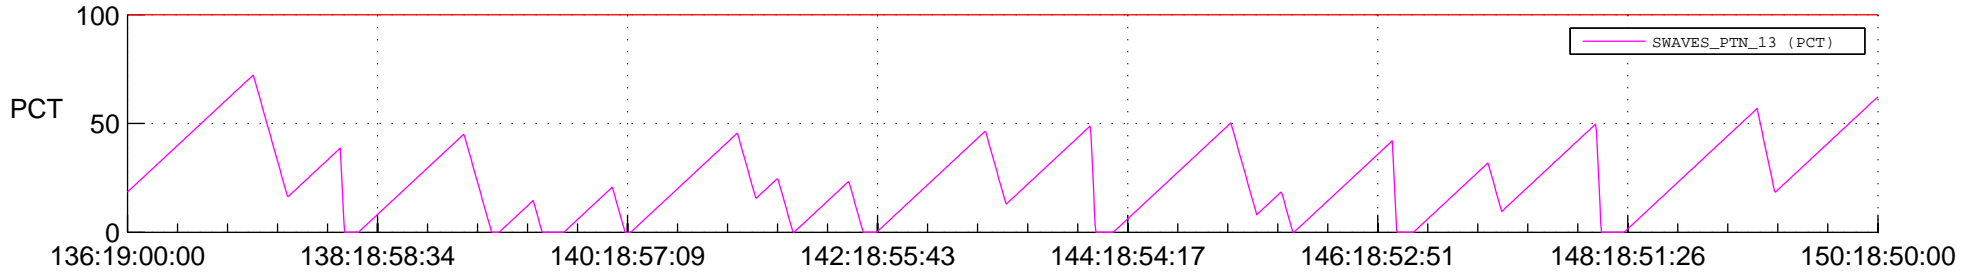

# STEREO BEHIND SSR PCT Full Prediction

## SWAVES\_Percent\_Full\_Prediction