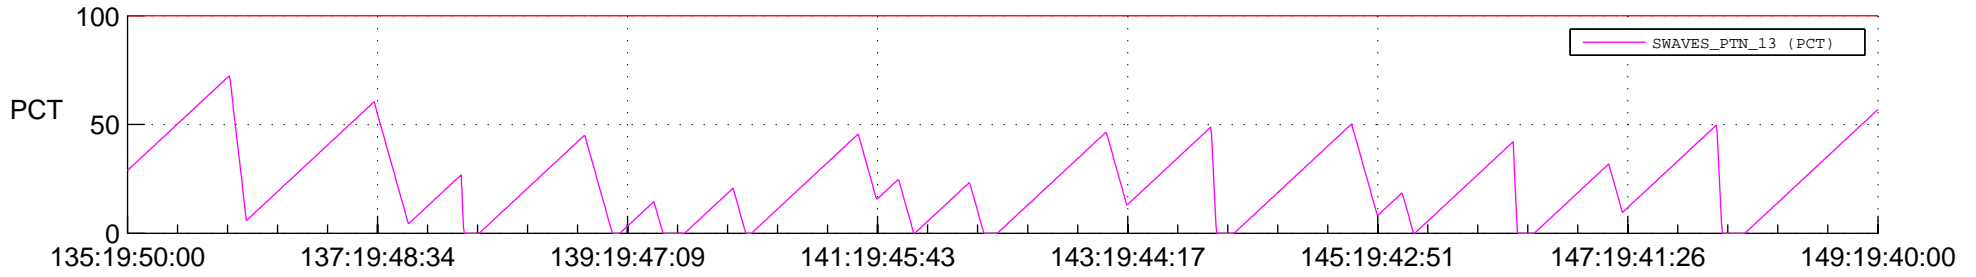

STEREO BEHIND SSR PCT Full Prediction

SWAVES_Percent_Full_Prediction

IMPACT_Percent_Full_Prediction

PLASTIC_Percent_Full_Prediction

Spacecraft_DownLink_Rate