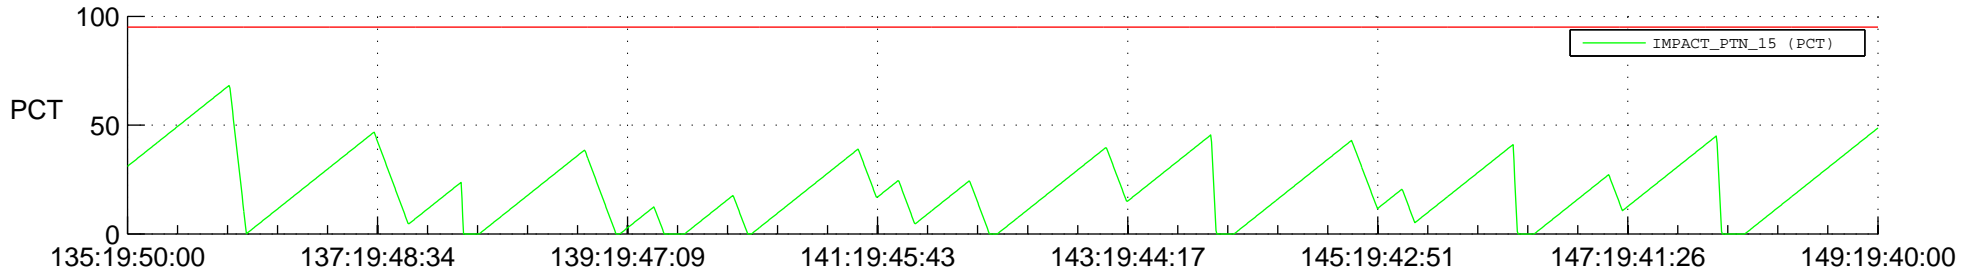

STEREO BEHIND SSR PCT Full Prediction

SWAVES_Percent_Full_Prediction

IMPACT_Percent_Full_Prediction

PLASTIC_Percent_Full_Prediction

Spacecraft_DownLink_Rate