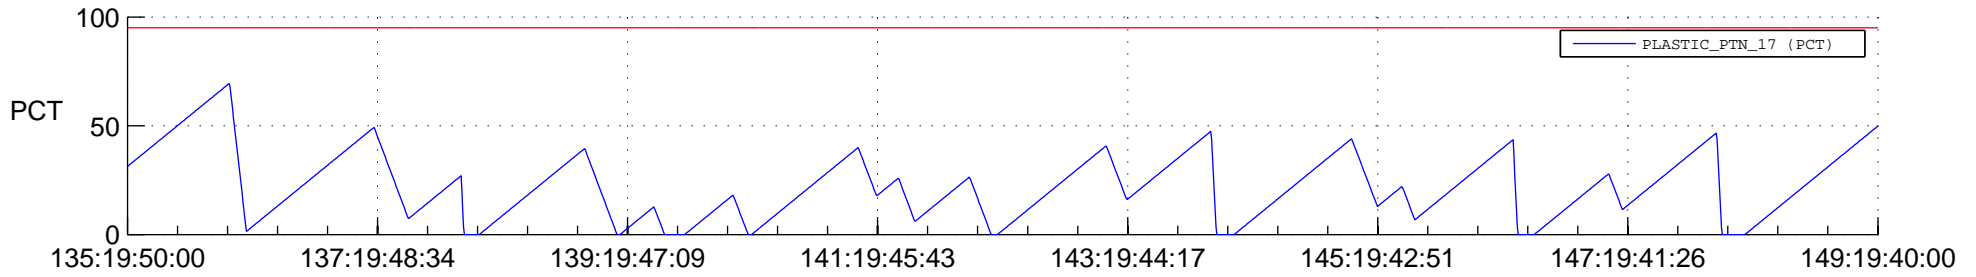

STEREO BEHIND SSR PCT Full Prediction

SWAVES_Percent_Full_Prediction

IMPACT_Percent_Full_Prediction

PLASTIC_Percent_Full_Prediction

Spacecraft_DownLink_Rate