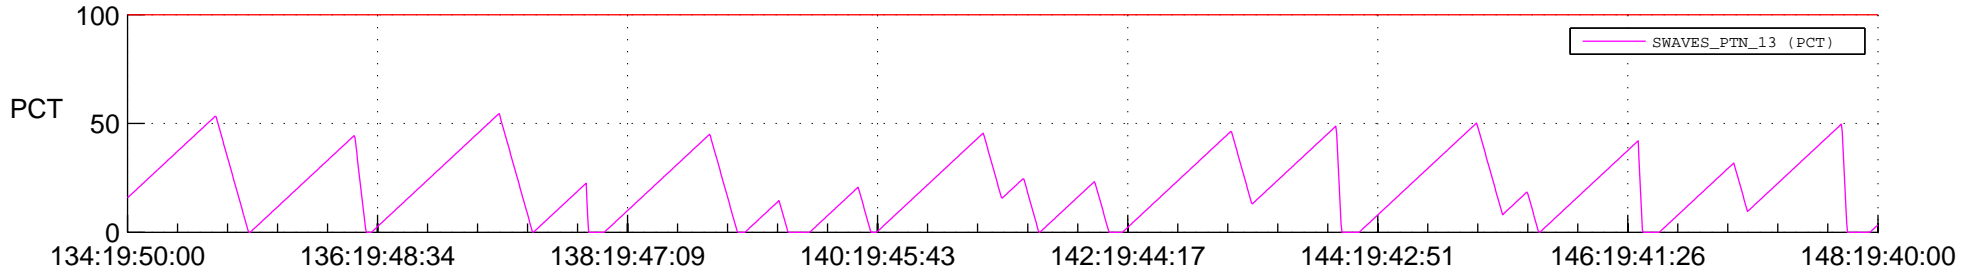

# STEREO BEHIND SSR PCT Full Prediction

## SWAVES\_Percent\_Full\_Prediction