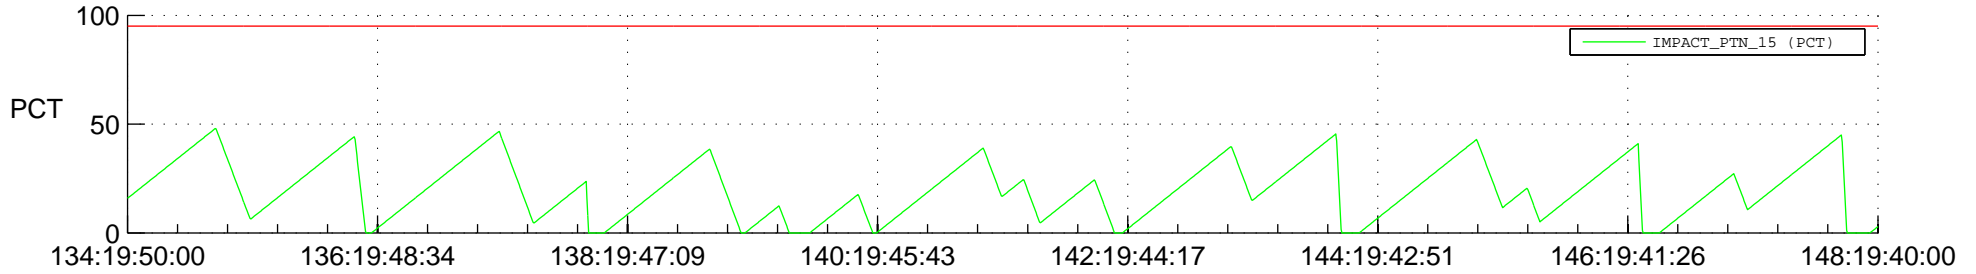

IMPACT_Percent_Full_Prediction