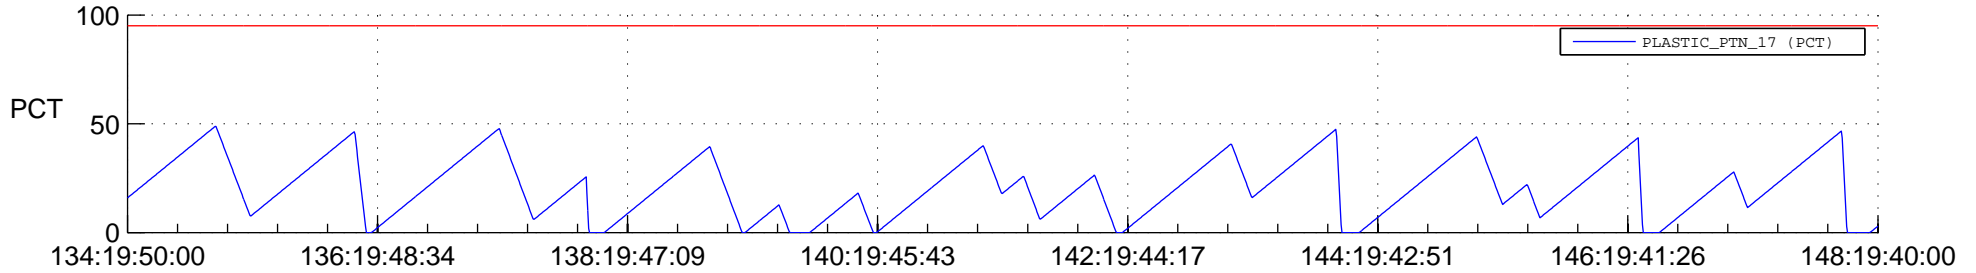

PLASTIC_Percent_Full_Prediction