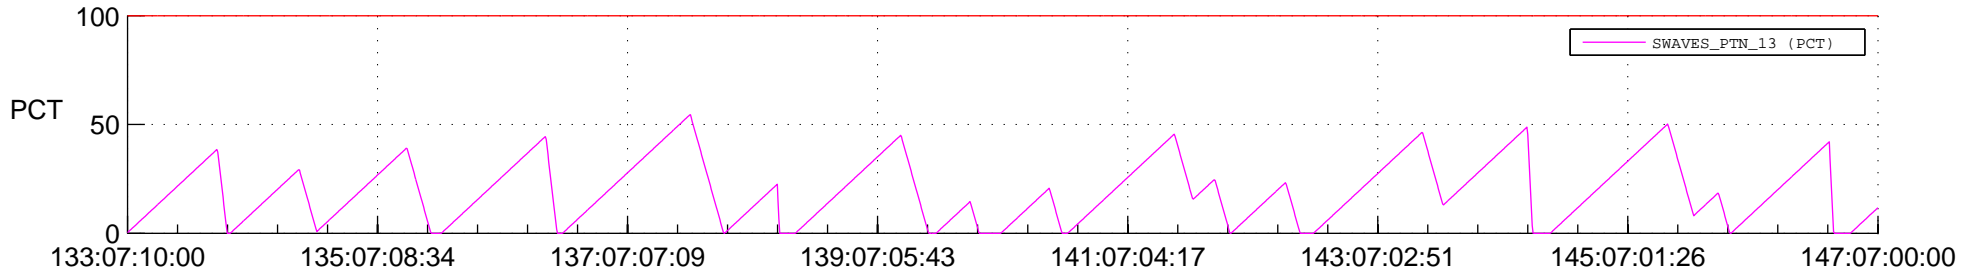

STEREO BEHIND SSR PCT Full Prediction

SWAVES_Percent_Full_Prediction

IMPACT_Percent_Full_Prediction

PLASTIC_Percent_Full_Prediction

Spacecraft_DownLink_Rate