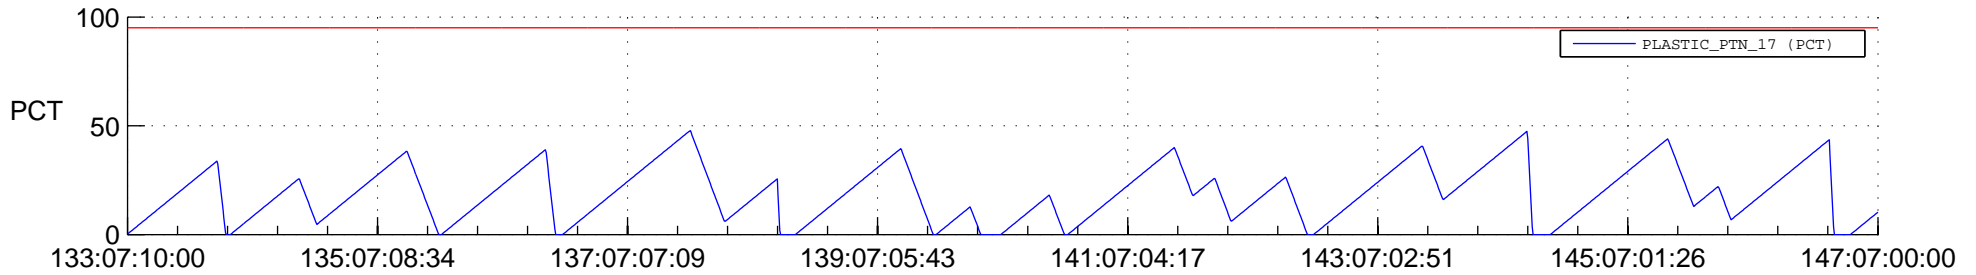

STEREO BEHIND SSR PCT Full Prediction

SWAVES_Percent_Full_Prediction

IMPACT_Percent_Full_Prediction

PLASTIC_Percent_Full_Prediction

Spacecraft_DownLink_Rate