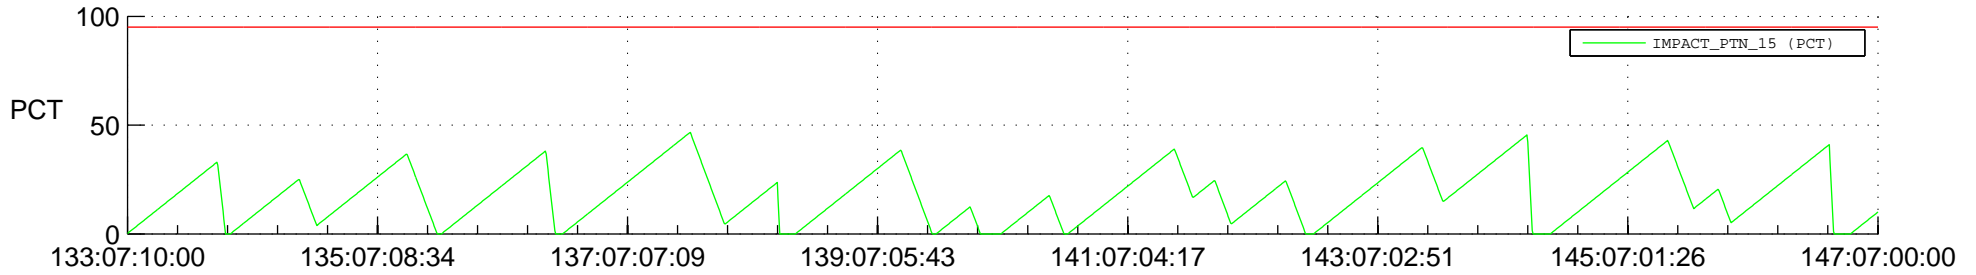

STEREO BEHIND SSR PCT Full Prediction

SWAVES_Percent_Full_Prediction

IMPACT_Percent_Full_Prediction

PLASTIC_Percent_Full_Prediction

Spacecraft_DownLink_Rate