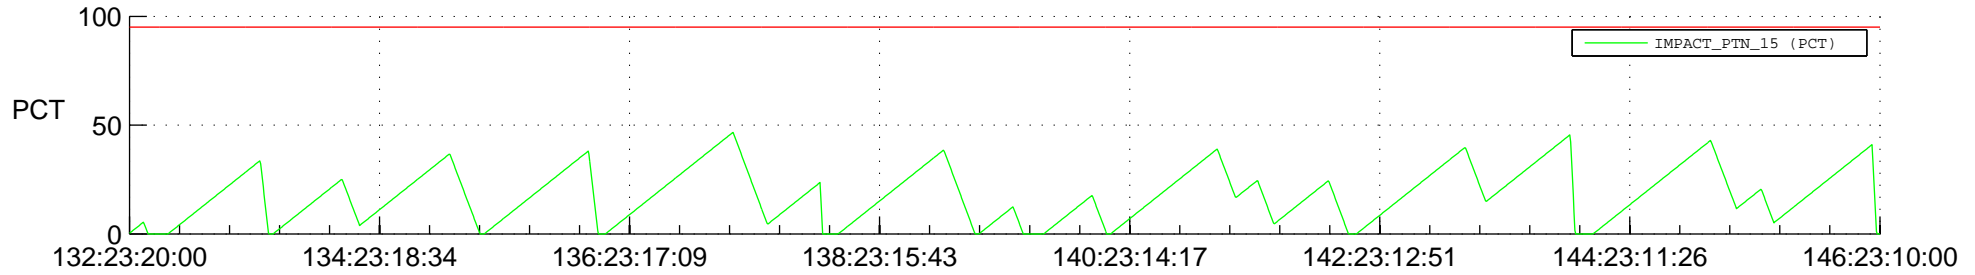

STEREO BEHIND SSR PCT Full Prediction

SWAVES_Percent_Full_Prediction

IMPACT_Percent_Full_Prediction

PLASTIC_Percent_Full_Prediction

Spacecraft_DownLink_Rate