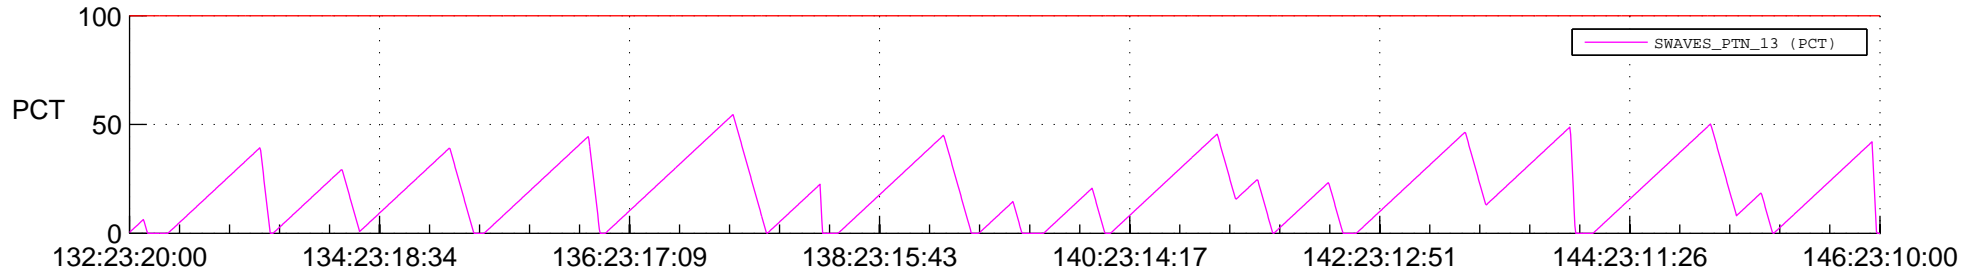

STEREO BEHIND SSR PCT Full Prediction

SWAVES_Percent_Full_Prediction

IMPACT_Percent_Full_Prediction

PLASTIC_Percent_Full_Prediction

Spacecraft_DownLink_Rate