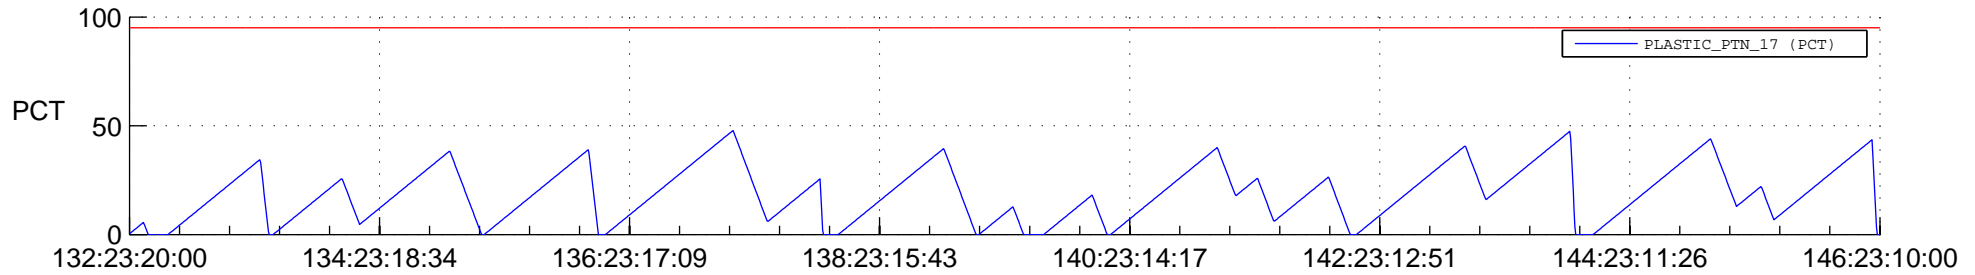

STEREO BEHIND SSR PCT Full Prediction

SWAVES_Percent_Full_Prediction

IMPACT_Percent_Full_Prediction

PLASTIC_Percent_Full_Prediction

Spacecraft_DownLink_Rate