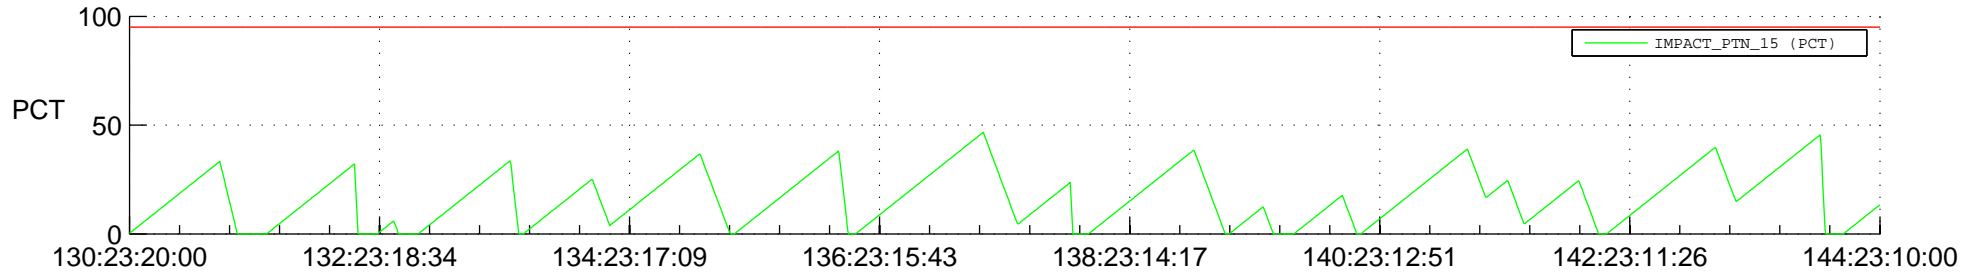

STEREO BEHIND SSR PCT Full Prediction

SWAVES_Percent_Full_Prediction

IMPACT_Percent_Full_Prediction

PLASTIC_Percent_Full_Prediction

Spacecraft_DownLink_Rate