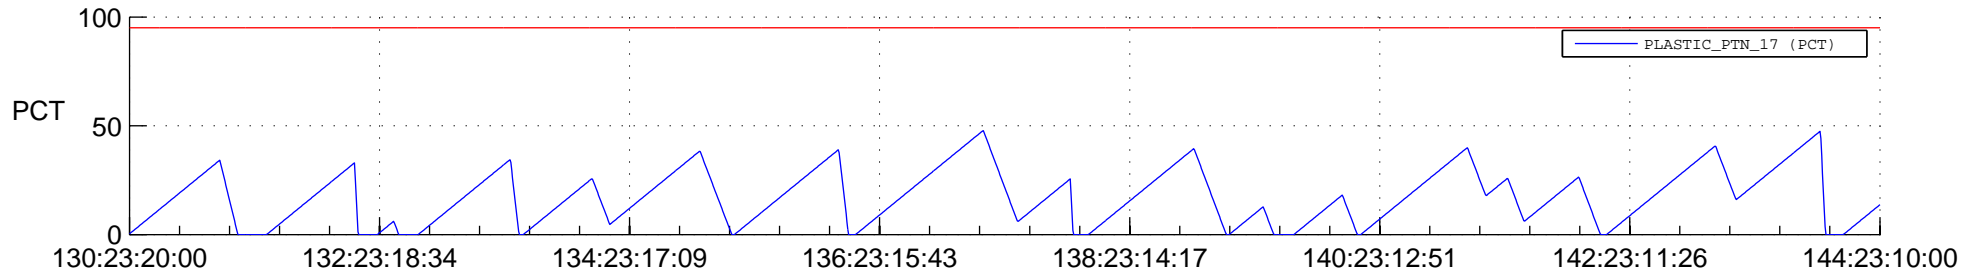

STEREO BEHIND SSR PCT Full Prediction

SWAVES_Percent_Full_Prediction

IMPACT_Percent_Full_Prediction

PLASTIC_Percent_Full_Prediction

Spacecraft_DownLink_Rate