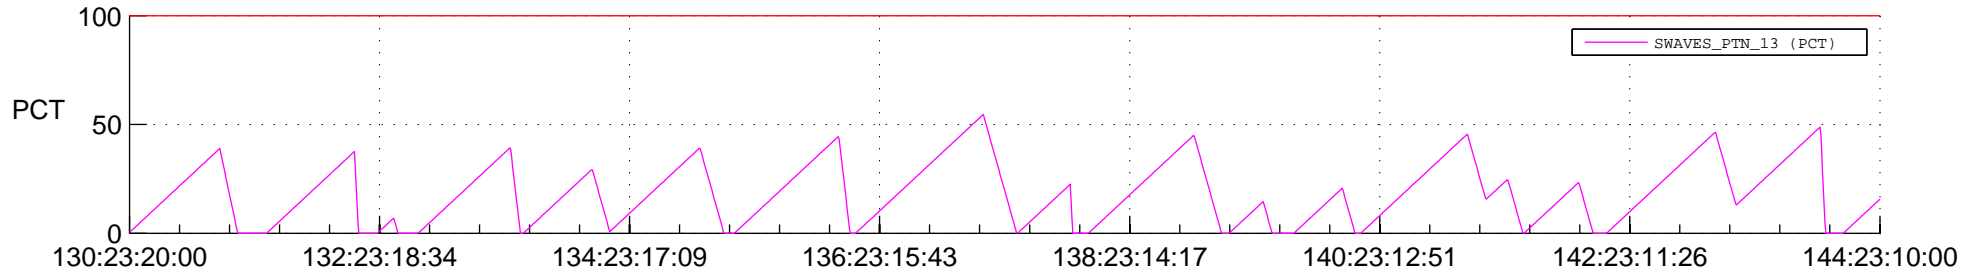

STEREO BEHIND SSR PCT Full Prediction

SWAVES_Percent_Full_Prediction

IMPACT_Percent_Full_Prediction

PLASTIC_Percent_Full_Prediction

Spacecraft_DownLink_Rate