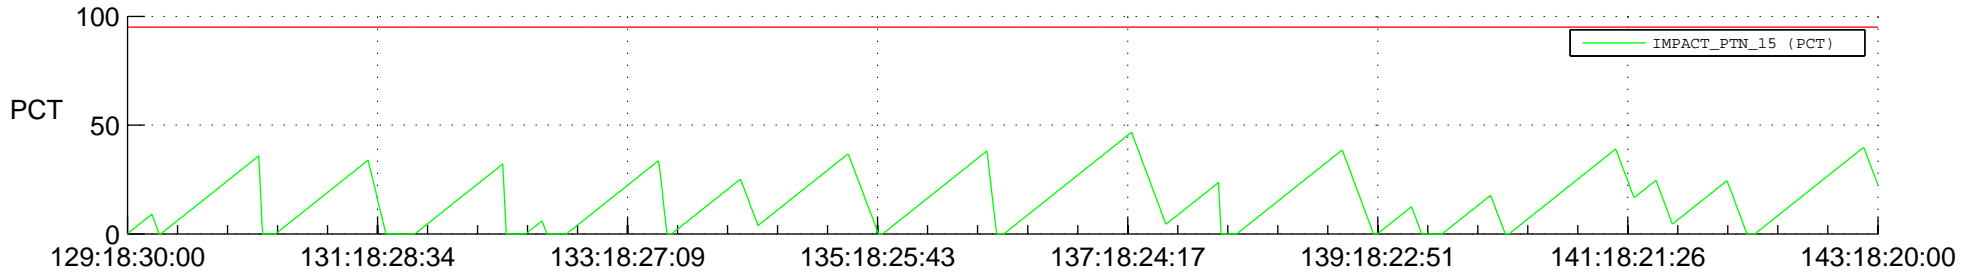

STEREO BEHIND SSR PCT Full Prediction

SWAVES_Percent_Full_Prediction

IMPACT_Percent_Full_Prediction

PLASTIC_Percent_Full_Prediction

Spacecraft_DownLink_Rate