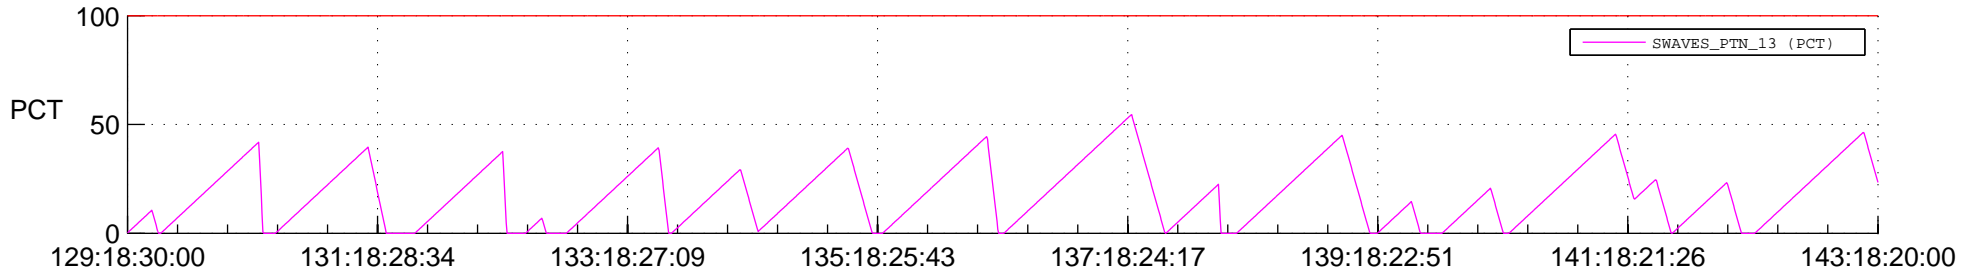

STEREO BEHIND SSR PCT Full Prediction

SWAVES_Percent_Full_Prediction

IMPACT_Percent_Full_Prediction

PLASTIC_Percent_Full_Prediction

Spacecraft_DownLink_Rate