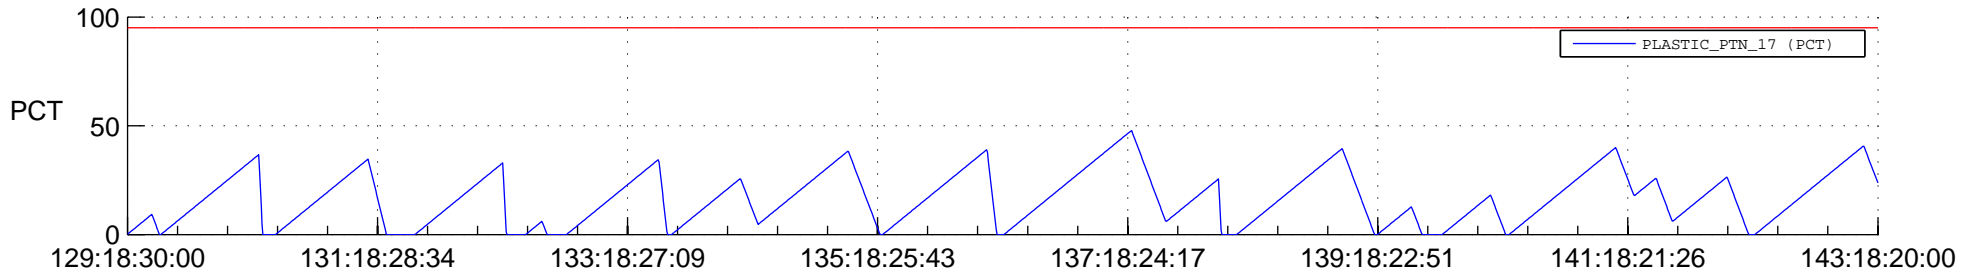

STEREO BEHIND SSR PCT Full Prediction

SWAVES_Percent_Full_Prediction

IMPACT_Percent_Full_Prediction

PLASTIC_Percent_Full_Prediction

Spacecraft_DownLink_Rate