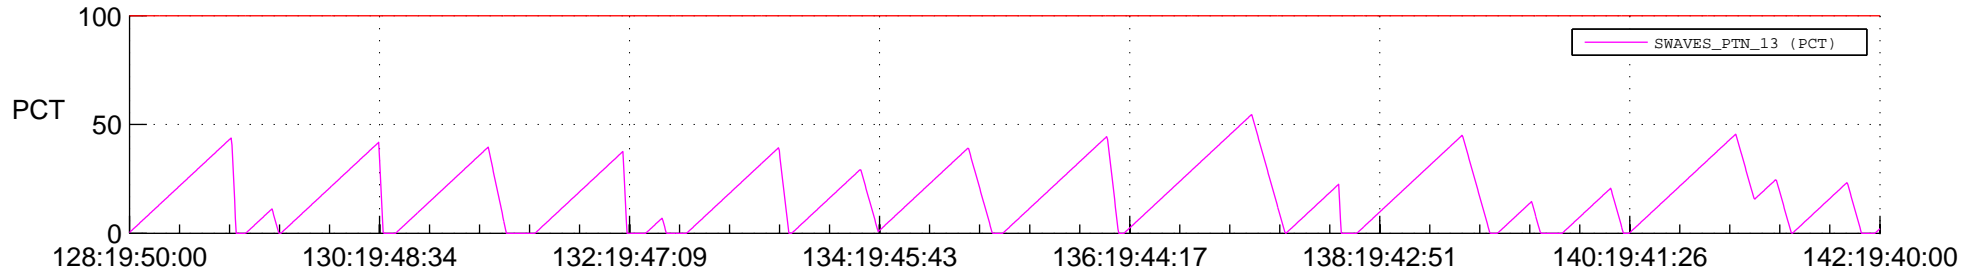

STEREO BEHIND SSR PCT Full Prediction

SWAVES_Percent_Full_Prediction

IMPACT_Percent_Full_Prediction

PLASTIC_Percent_Full_Prediction

Spacecraft_DownLink_Rate