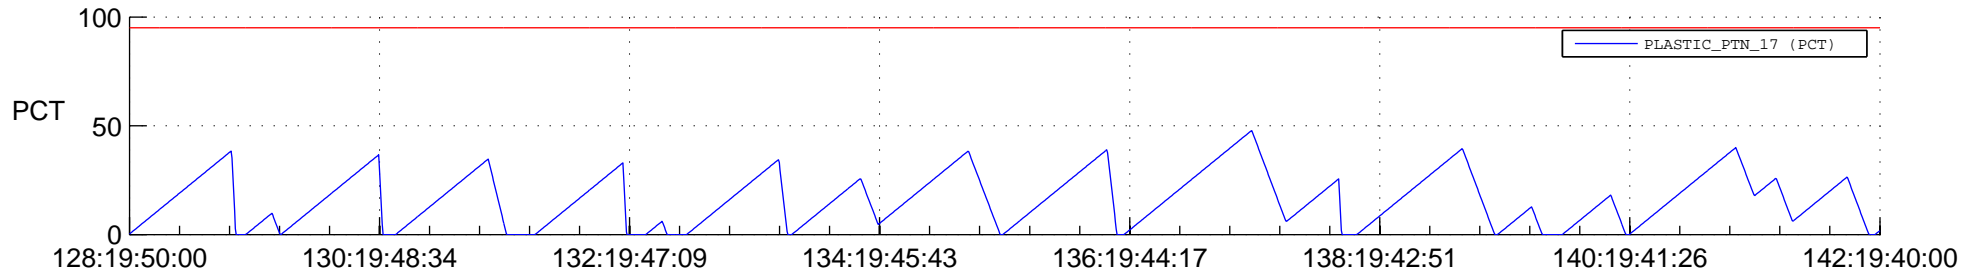

STEREO BEHIND SSR PCT Full Prediction

SWAVES_Percent_Full_Prediction

IMPACT_Percent_Full_Prediction

PLASTIC_Percent_Full_Prediction

Spacecraft_DownLink_Rate