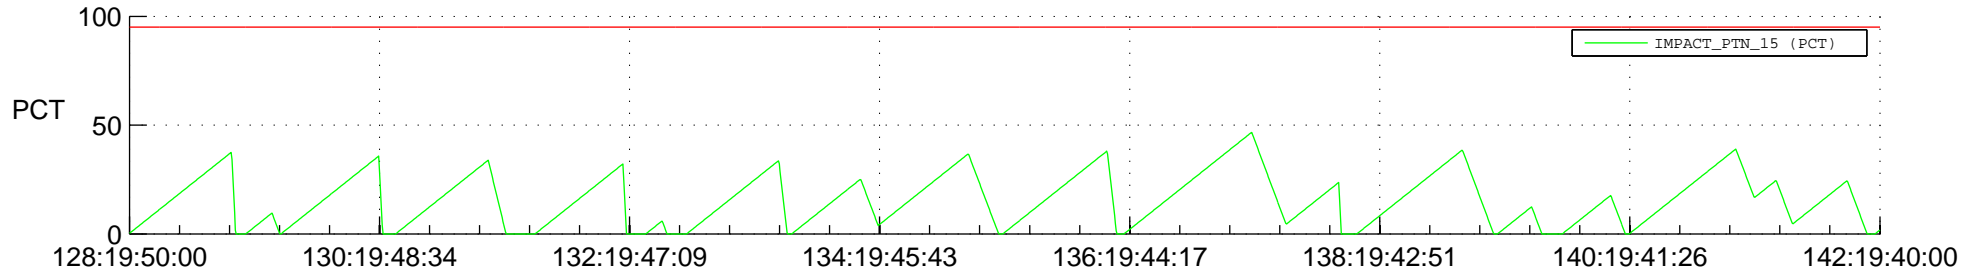

STEREO BEHIND SSR PCT Full Prediction

SWAVES_Percent_Full_Prediction

IMPACT_Percent_Full_Prediction

PLASTIC_Percent_Full_Prediction

Spacecraft_DownLink_Rate