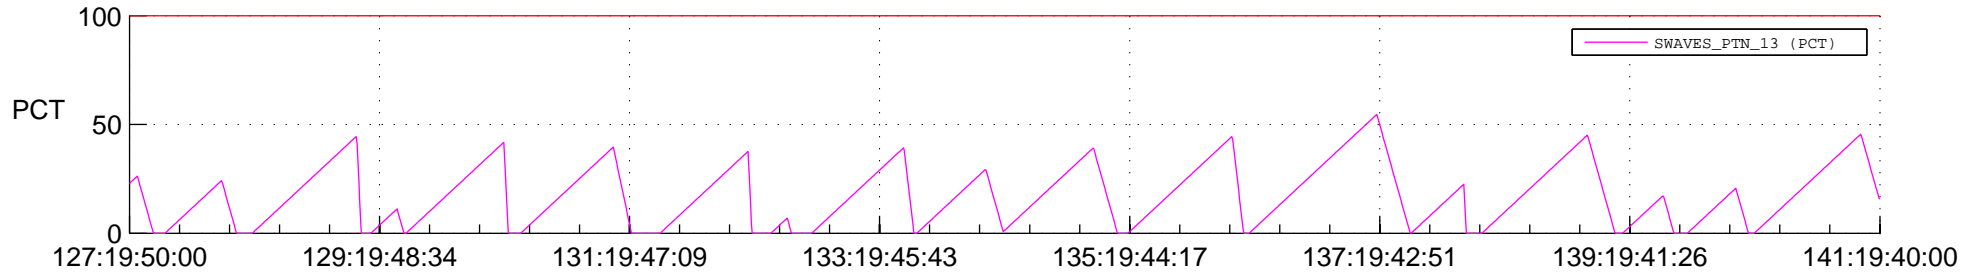

STEREO BEHIND SSR PCT Full Prediction

SWAVES_Percent_Full_Prediction

IMPACT_Percent_Full_Prediction

PLASTIC_Percent_Full_Prediction

Spacecraft_DownLink_Rate

Ground Time (2013:127:19:50:00.000 -2013:141:19:40:00.000)