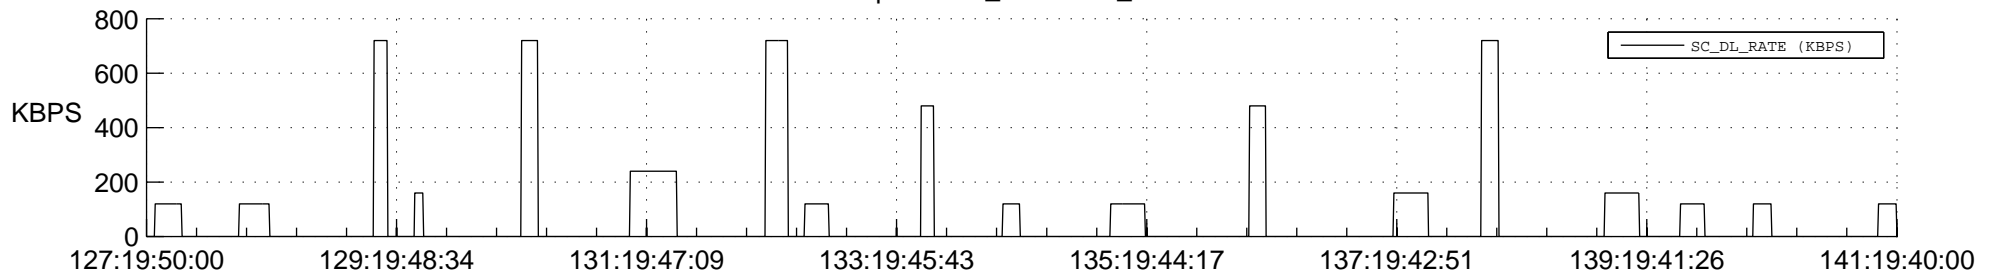

STEREO BEHIND SSR PCT Full Prediction

SWAVES_Percent_Full_Prediction

IMPACT_Percent_Full_Prediction

PLASTIC_Percent_Full_Prediction

Spacecraft_DownLink_Rate

Ground Time (2013:127:19:50:00.000 -2013:141:19:40:00.000)