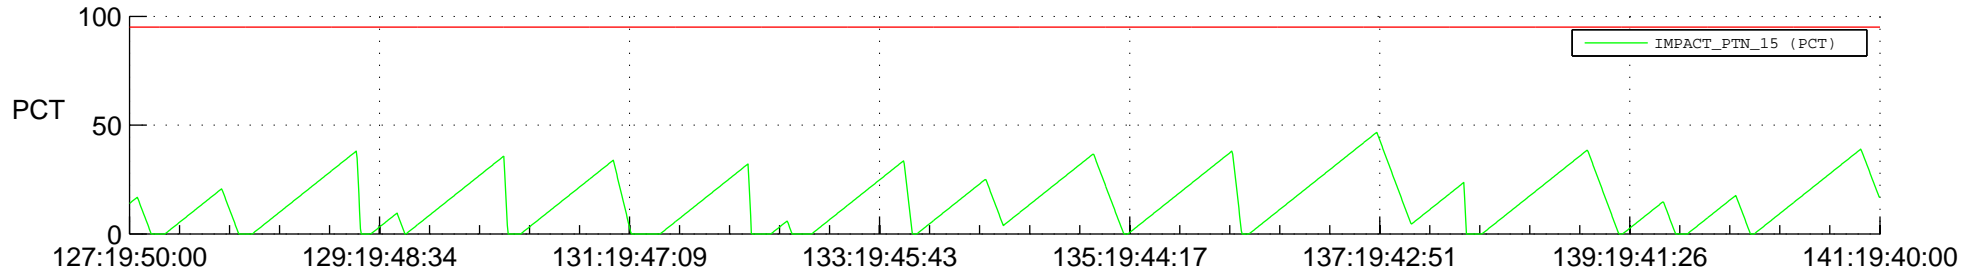

STEREO BEHIND SSR PCT Full Prediction

SWAVES_Percent_Full_Prediction

IMPACT_Percent_Full_Prediction

PLASTIC_Percent_Full_Prediction

Spacecraft_DownLink_Rate

Ground Time (2013:127:19:50:00.000 -2013:141:19:40:00.000)