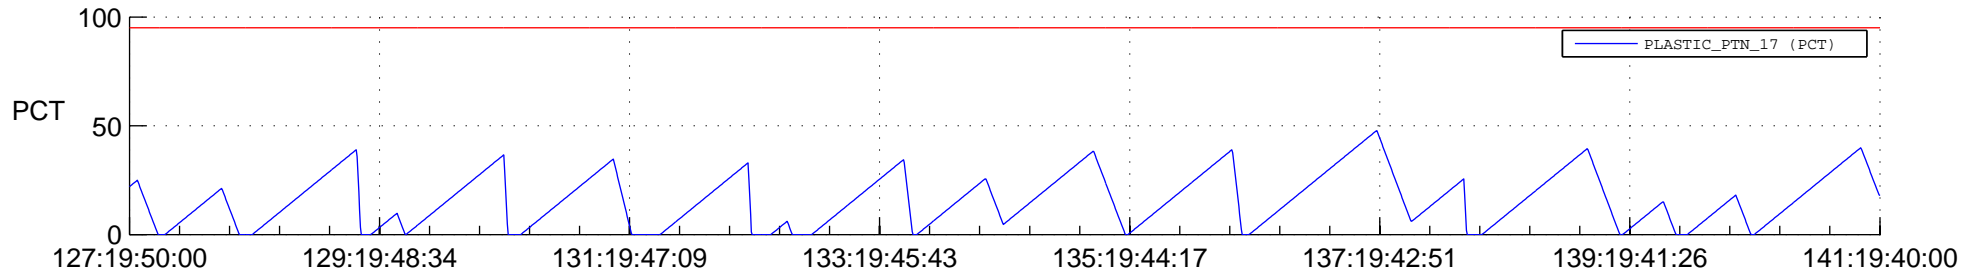

STEREO BEHIND SSR PCT Full Prediction

SWAVES_Percent_Full_Prediction

IMPACT_Percent_Full_Prediction

PLASTIC_Percent_Full_Prediction

Spacecraft_DownLink_Rate

Ground Time (2013:127:19:50:00.000 -2013:141:19:40:00.000)