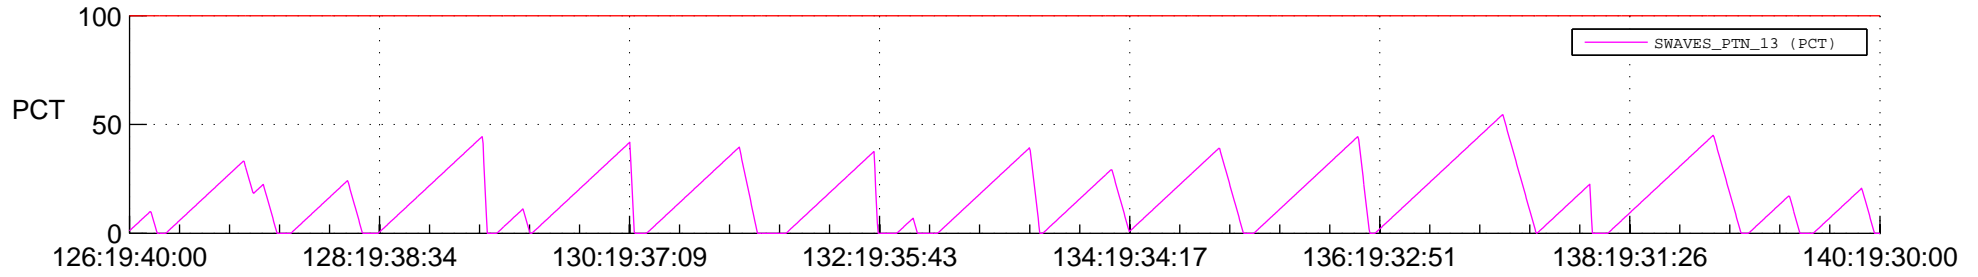

# STEREO BEHIND SSR PCT Full Prediction

## SWAVES\_Percent\_Full\_Prediction