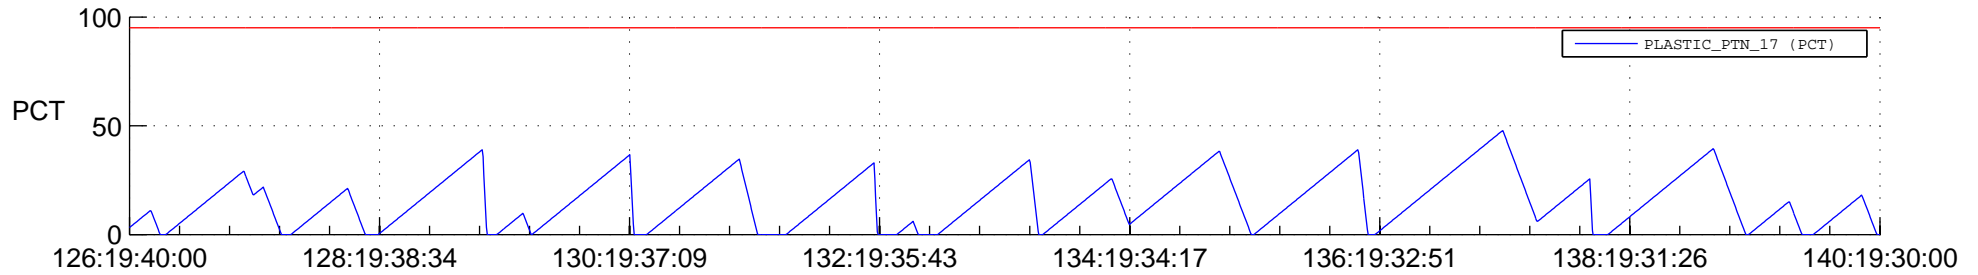

PLASTIC_Percent_Full_Prediction