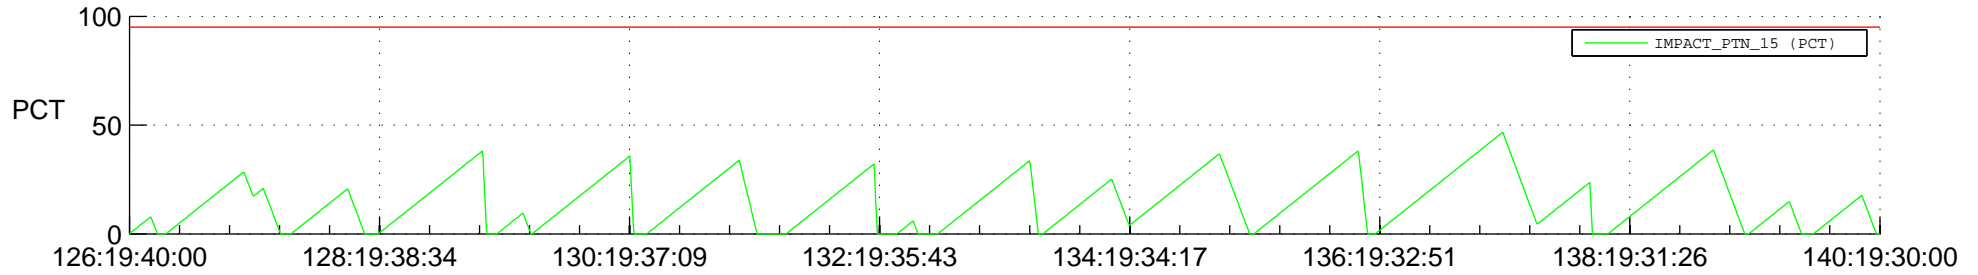

IMPACT_Percent_Full_Prediction