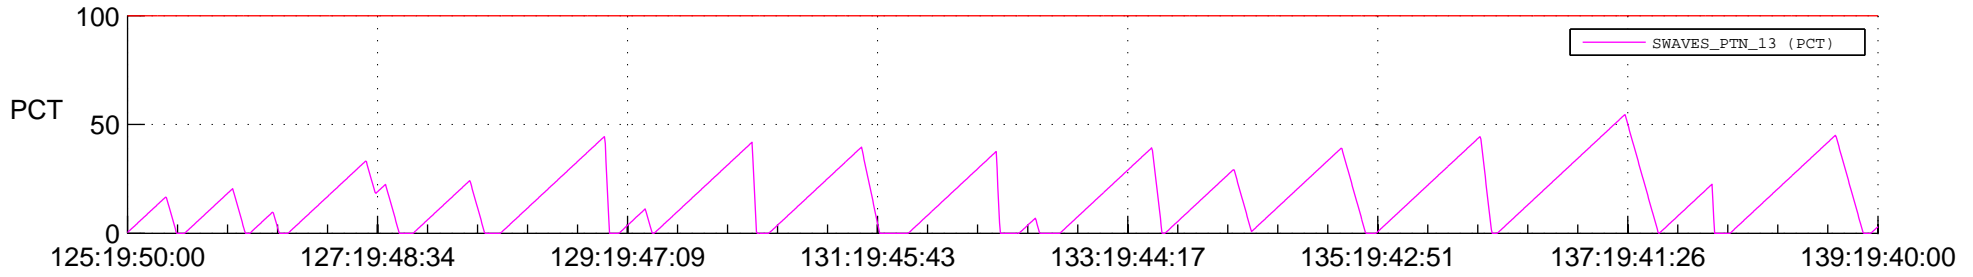

STEREO BEHIND SSR PCT Full Prediction

SWAVES_Percent_Full_Prediction

IMPACT_Percent_Full_Prediction

PLASTIC_Percent_Full_Prediction

Spacecraft_DownLink_Rate