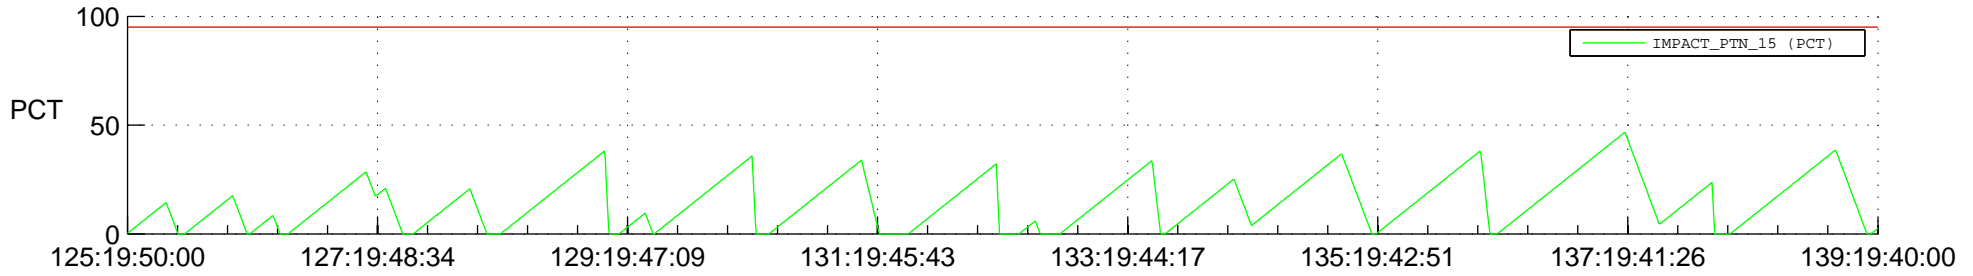

STEREO BEHIND SSR PCT Full Prediction

SWAVES_Percent_Full_Prediction

IMPACT_Percent_Full_Prediction

PLASTIC_Percent_Full_Prediction

Spacecraft_DownLink_Rate