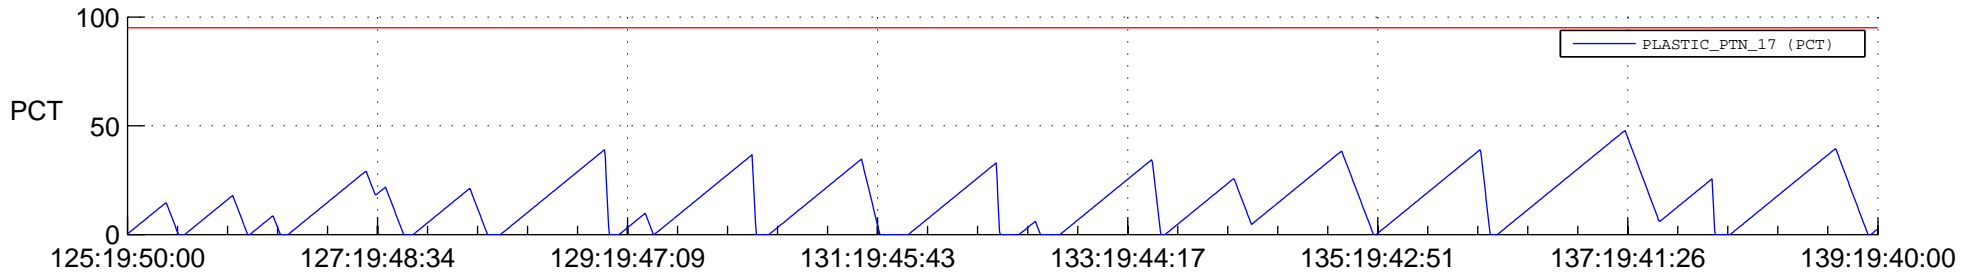

STEREO BEHIND SSR PCT Full Prediction

SWAVES_Percent_Full_Prediction

IMPACT_Percent_Full_Prediction

PLASTIC_Percent_Full_Prediction

Spacecraft_DownLink_Rate