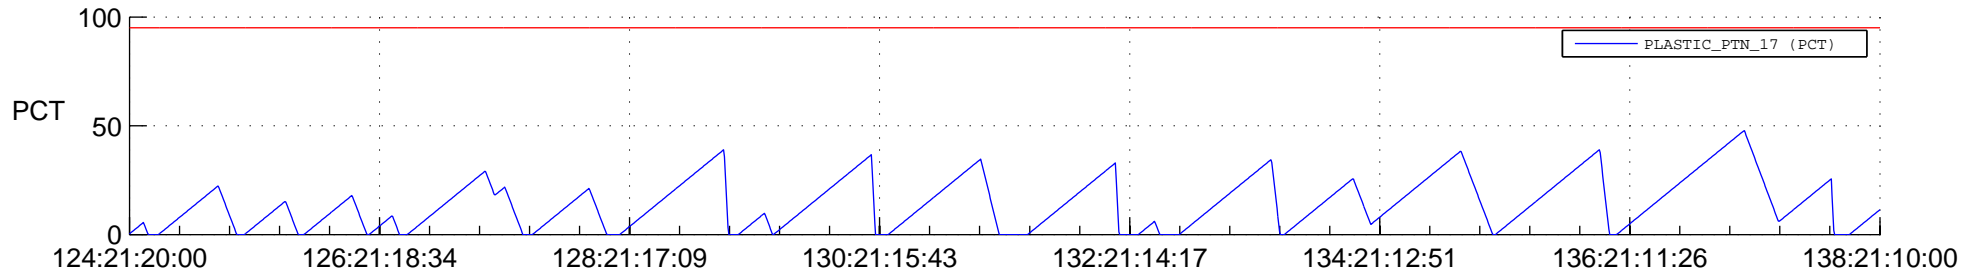

STEREO BEHIND SSR PCT Full Prediction

SWAVES_Percent_Full_Prediction

IMPACT_Percent_Full_Prediction

PLASTIC_Percent_Full_Prediction

Spacecraft_DownLink_Rate