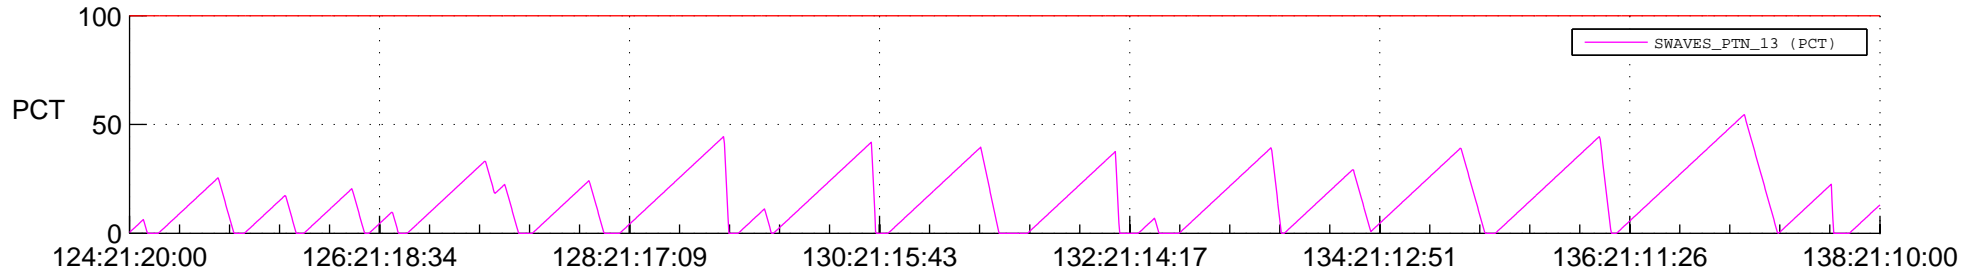

STEREO BEHIND SSR PCT Full Prediction

SWAVES_Percent_Full_Prediction

IMPACT_Percent_Full_Prediction

PLASTIC_Percent_Full_Prediction

Spacecraft_DownLink_Rate