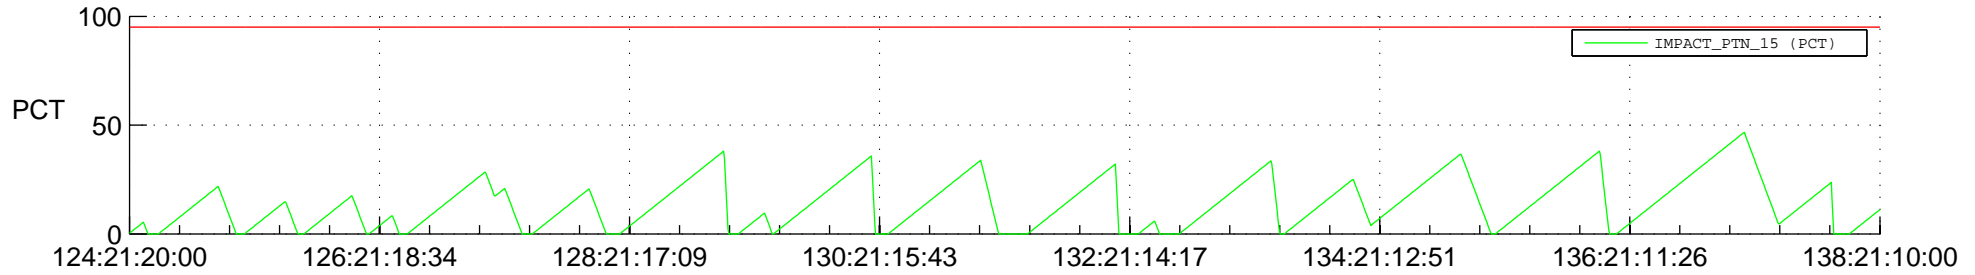

STEREO BEHIND SSR PCT Full Prediction

SWAVES_Percent_Full_Prediction

IMPACT_Percent_Full_Prediction

PLASTIC_Percent_Full_Prediction

Spacecraft_DownLink_Rate